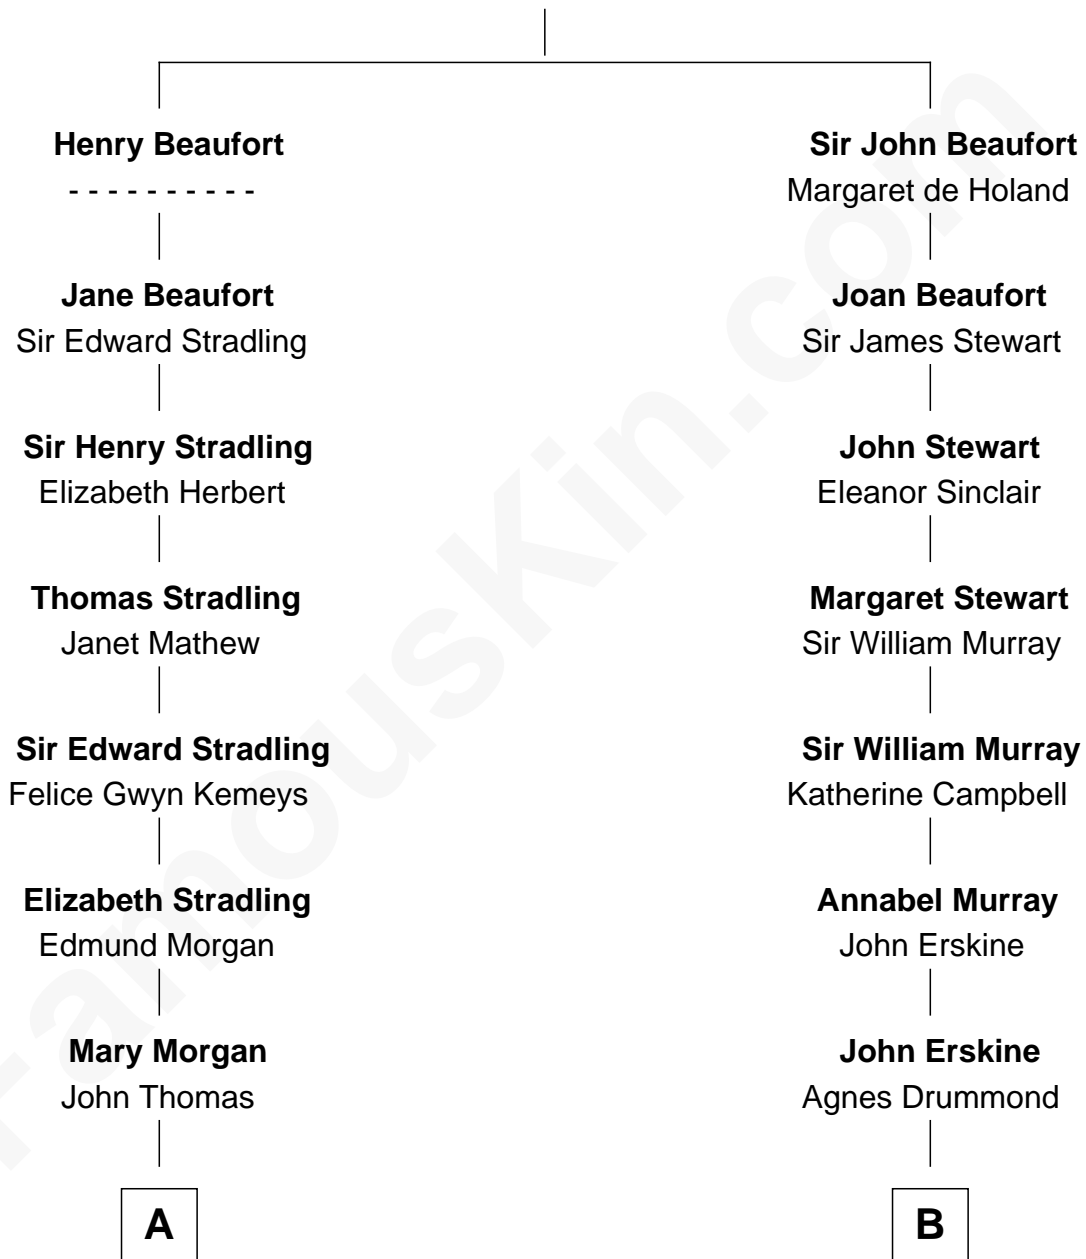

FamousKin.com

Relationship Chart of

Sally Ride

1st American Woman in Space

17th cousin 3 times removed of

Alan Napier

TV and Movie Actor

John of Gaunt

Katherine Roet

C

Charles Everroad Richardson

Blanche Gibson

Jennie Mae Richardson

Thomas Vernam Ride

Dale Burdell Ride

Carol Joyce Anderson

Sally Ride

1st American Woman in Space

FamousKin.com