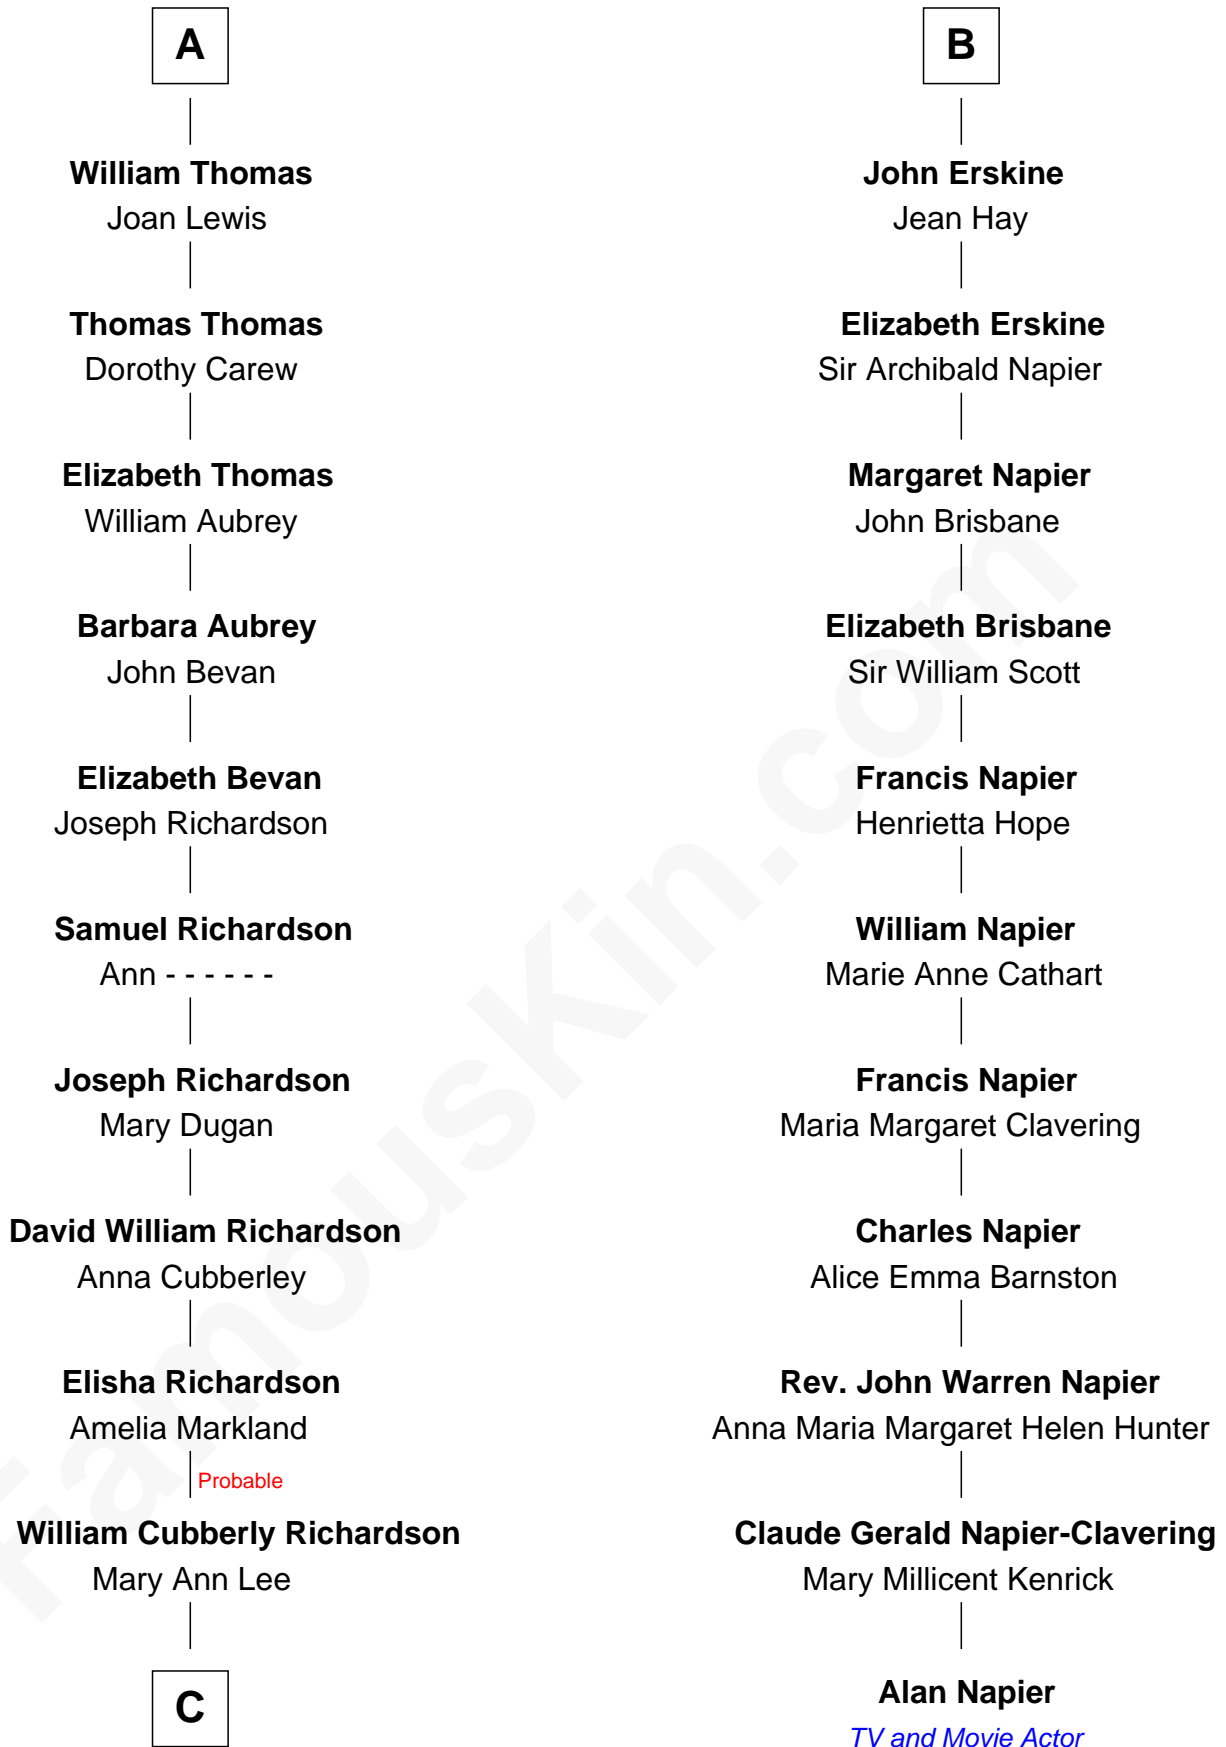

FamousKin.com

Relationship Chart of

Sally Ride

1st American Woman in Space

17th cousin 3 times removed of

Alan Napier

TV and Movie Actor

John of Gaunt

Katherine Roet

C

Charles Everroad Richardson

Blanche Gibson

Jennie Mae Richardson

Thomas Vernam Ride

Dale Burdell Ride

Carol Joyce Anderson

Sally Ride

1st American Woman in Space

FamousKin.com