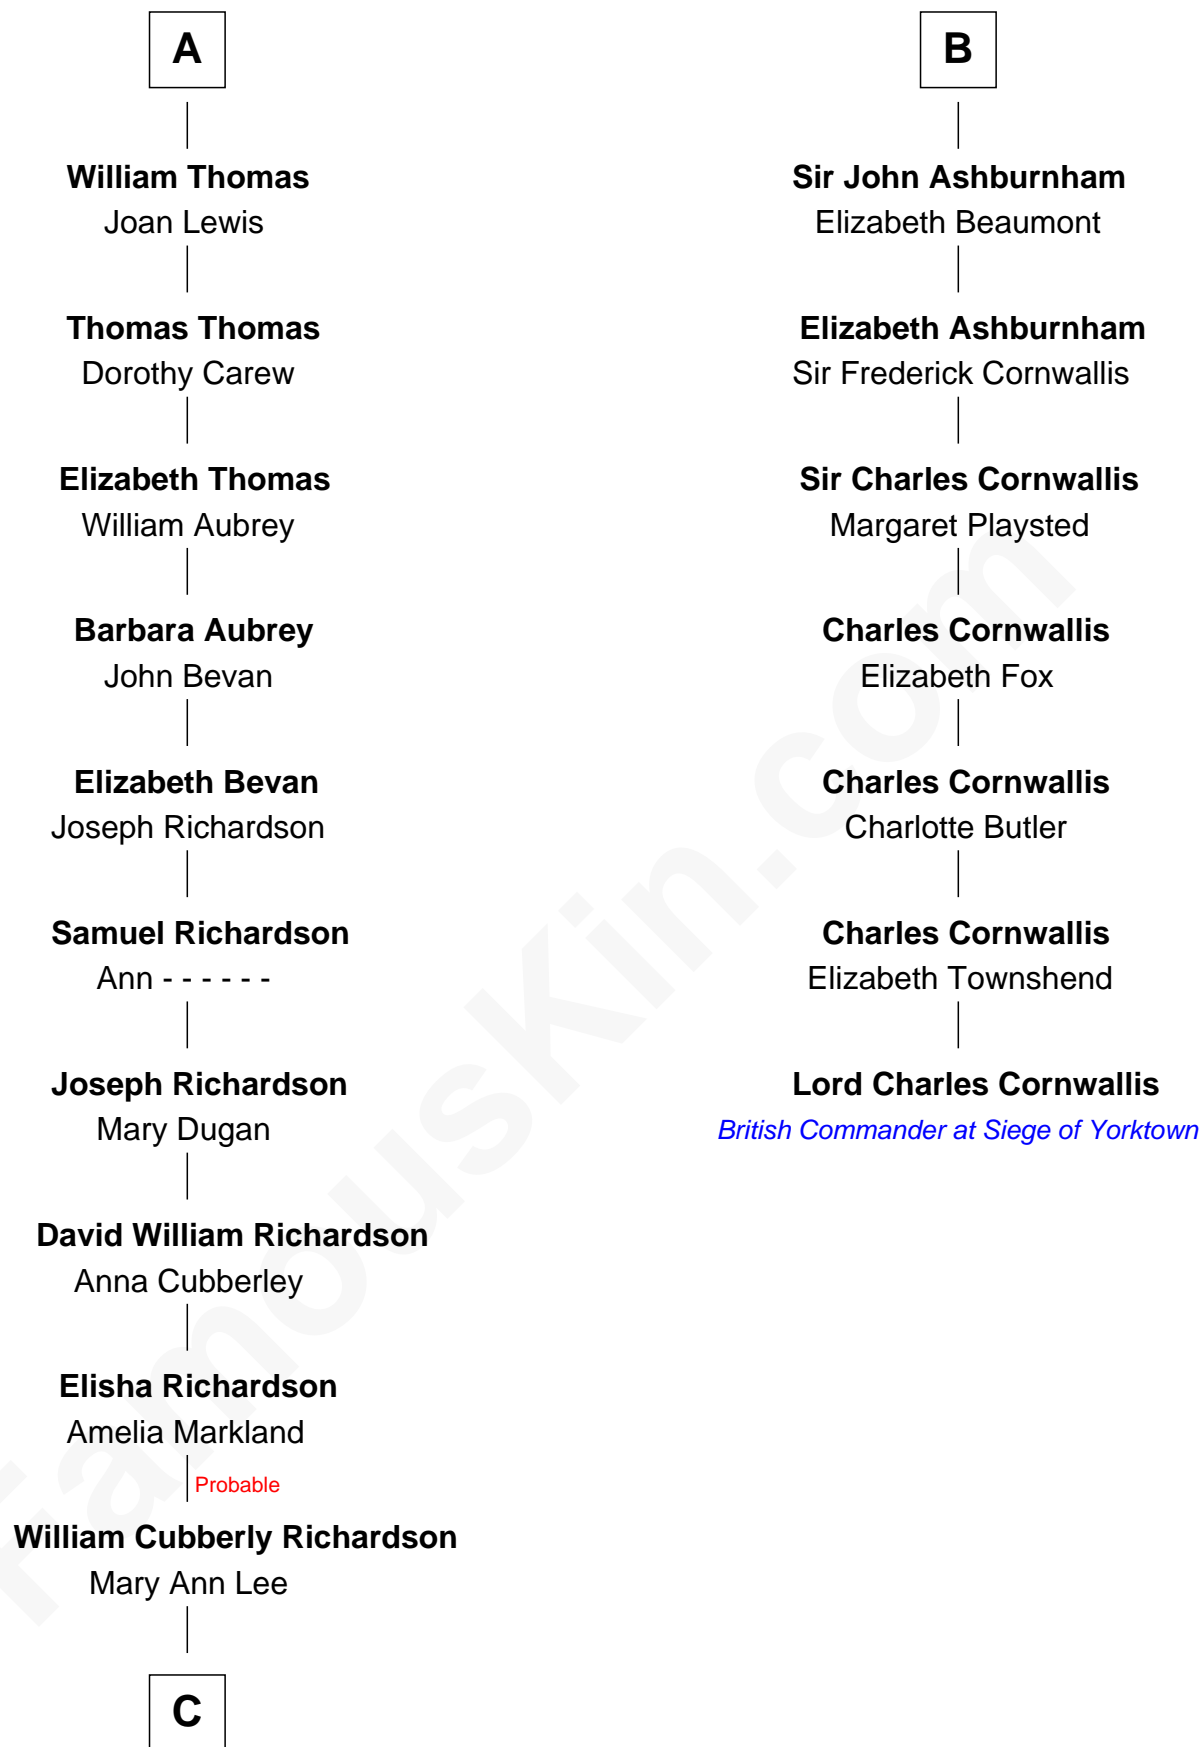

FamousKin.com

Relationship Chart of

Sally Ride

1st American Woman in Space

13th cousin 7 times removed of

Lord Charles Cornwallis

British Commander at Siege of Yorktown

John of Gaunt
Katherine Roet