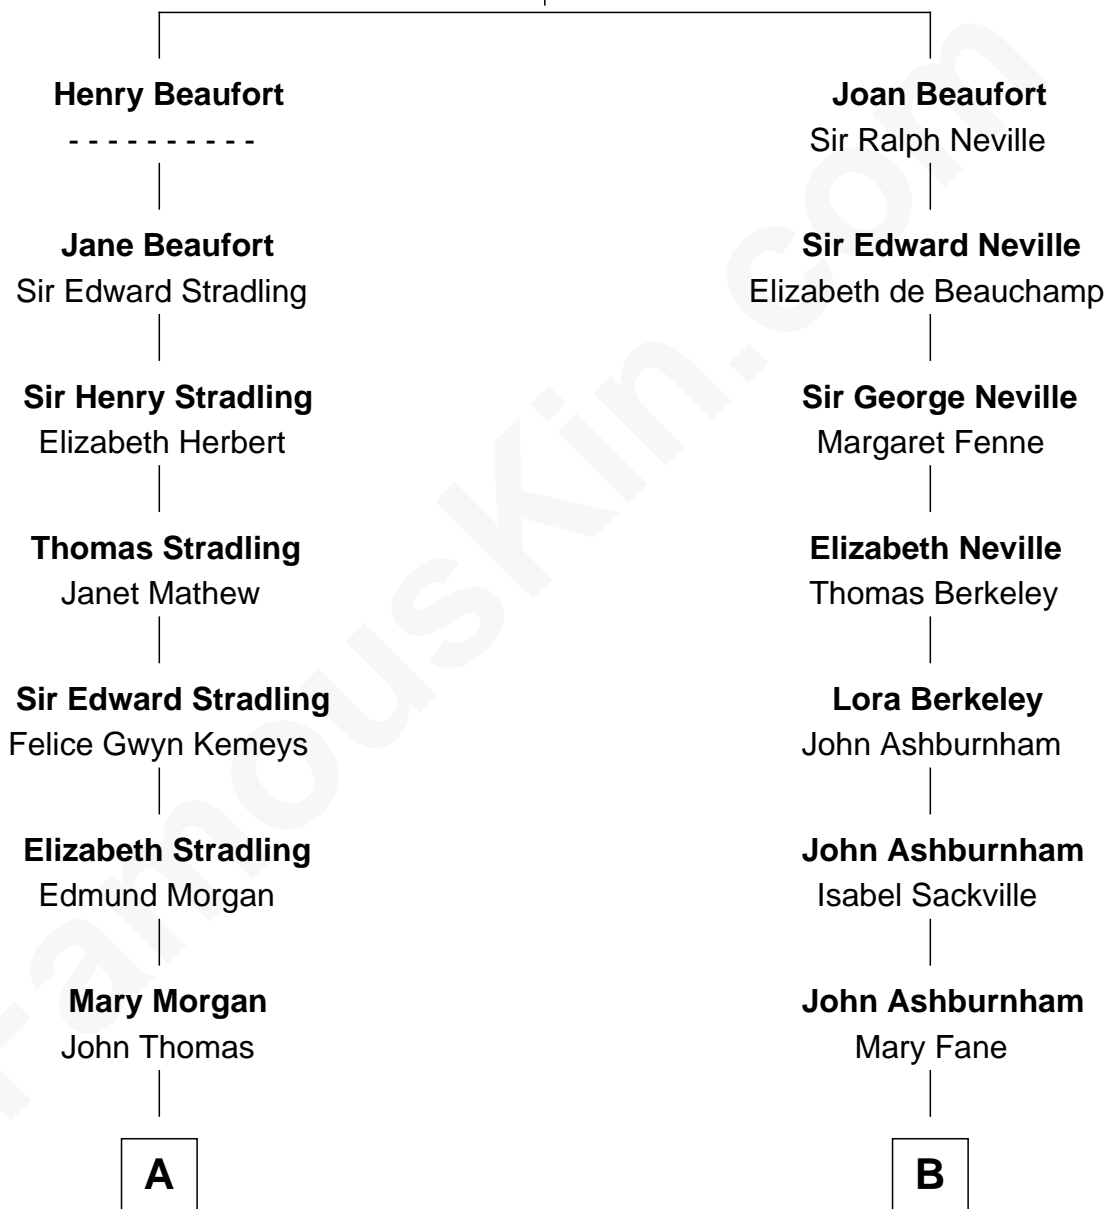

FamousKin.com

Relationship Chart of

Sally Ride

1st American Woman in Space

13th cousin 7 times removed of

Lord Charles Cornwallis

British Commander at Siege of Yorktown

John of Gaunt
Katherine Roet

C

Charles Everroad Richardson

Blanche Gibson

Jennie Mae Richardson

Thomas Vernam Ride

Dale Burdell Ride

Carol Joyce Anderson

Sally Ride

1st American Woman in Space

FamousKin.com