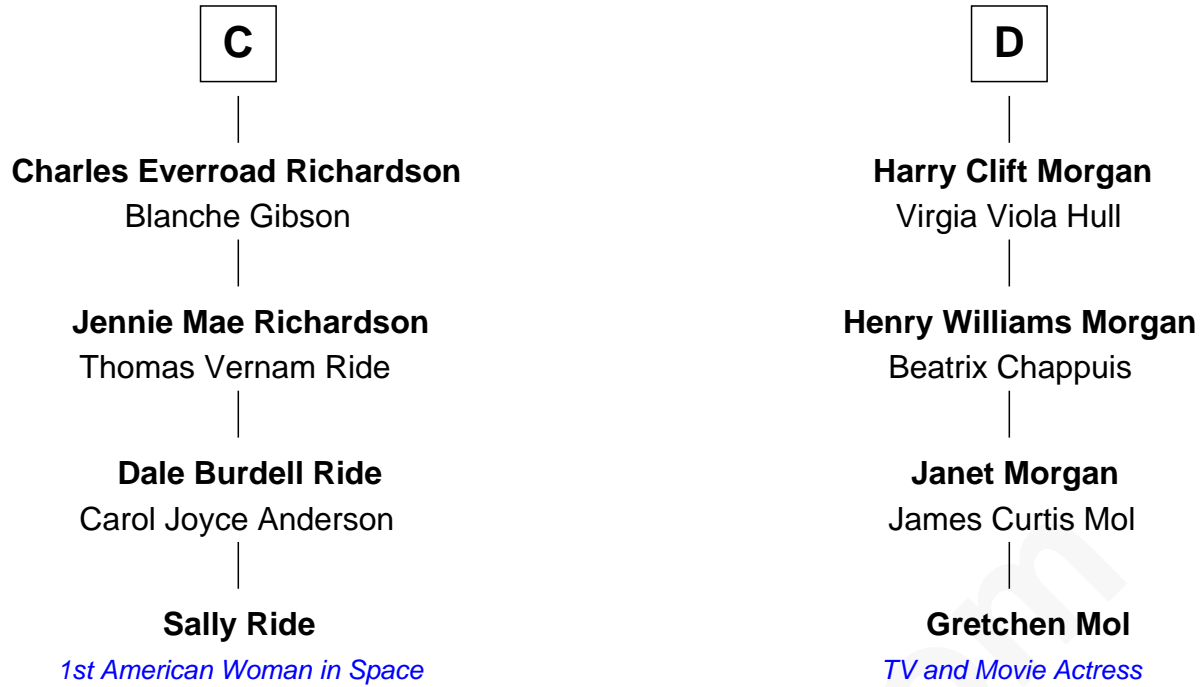

# FamousKin.com Relationship Chart of

**Sally Ride**

*1st American Woman in Space*

20th cousin of

**Gretchen Mol**

*TV and Movie Actress*

**John of Gaunt**

Katherine Roet

Gretchen Mol photo by [U.S. National Archives](#)