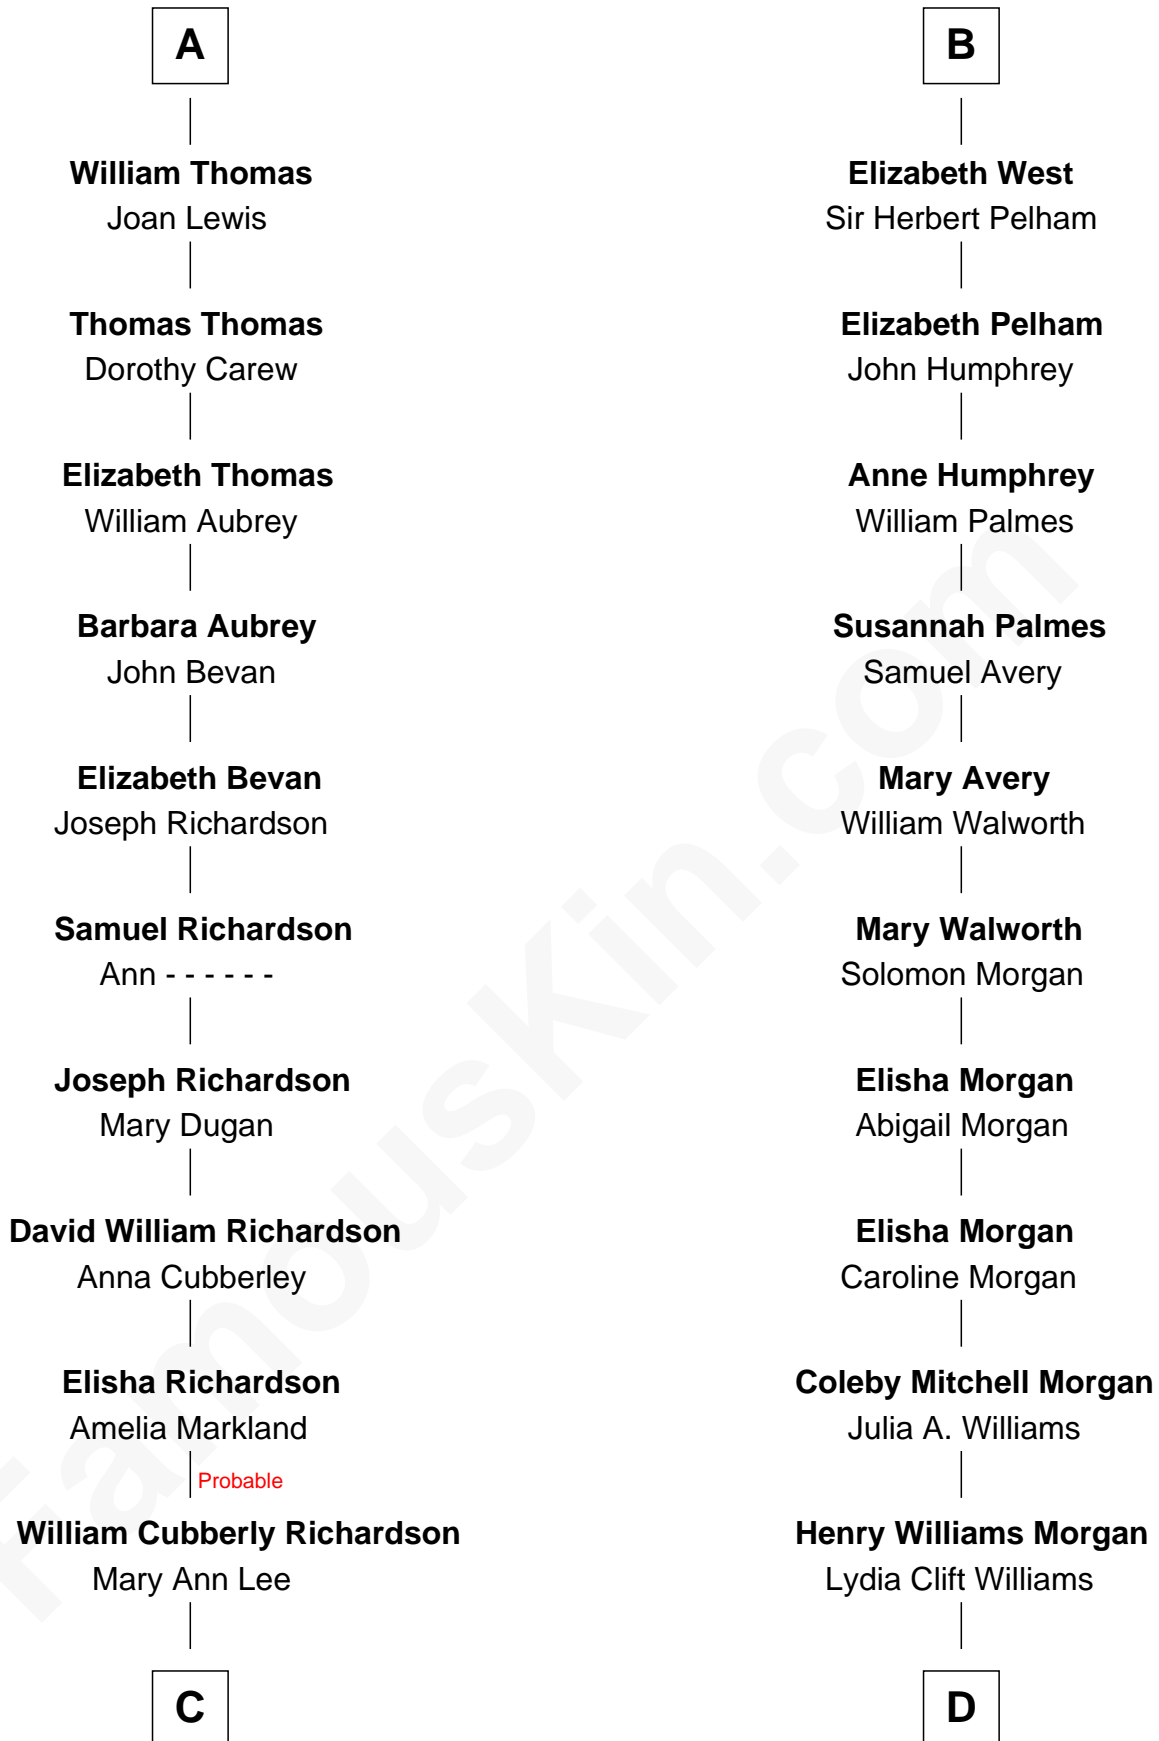

# FamousKin.com Relationship Chart of

**Sally Ride**

*1st American Woman in Space*

20th cousin of

**Gretchen Mol**

*TV and Movie Actress*

**John of Gaunt**

Katherine Roet

Gretchen Mol photo by [U.S. National Archives](#)