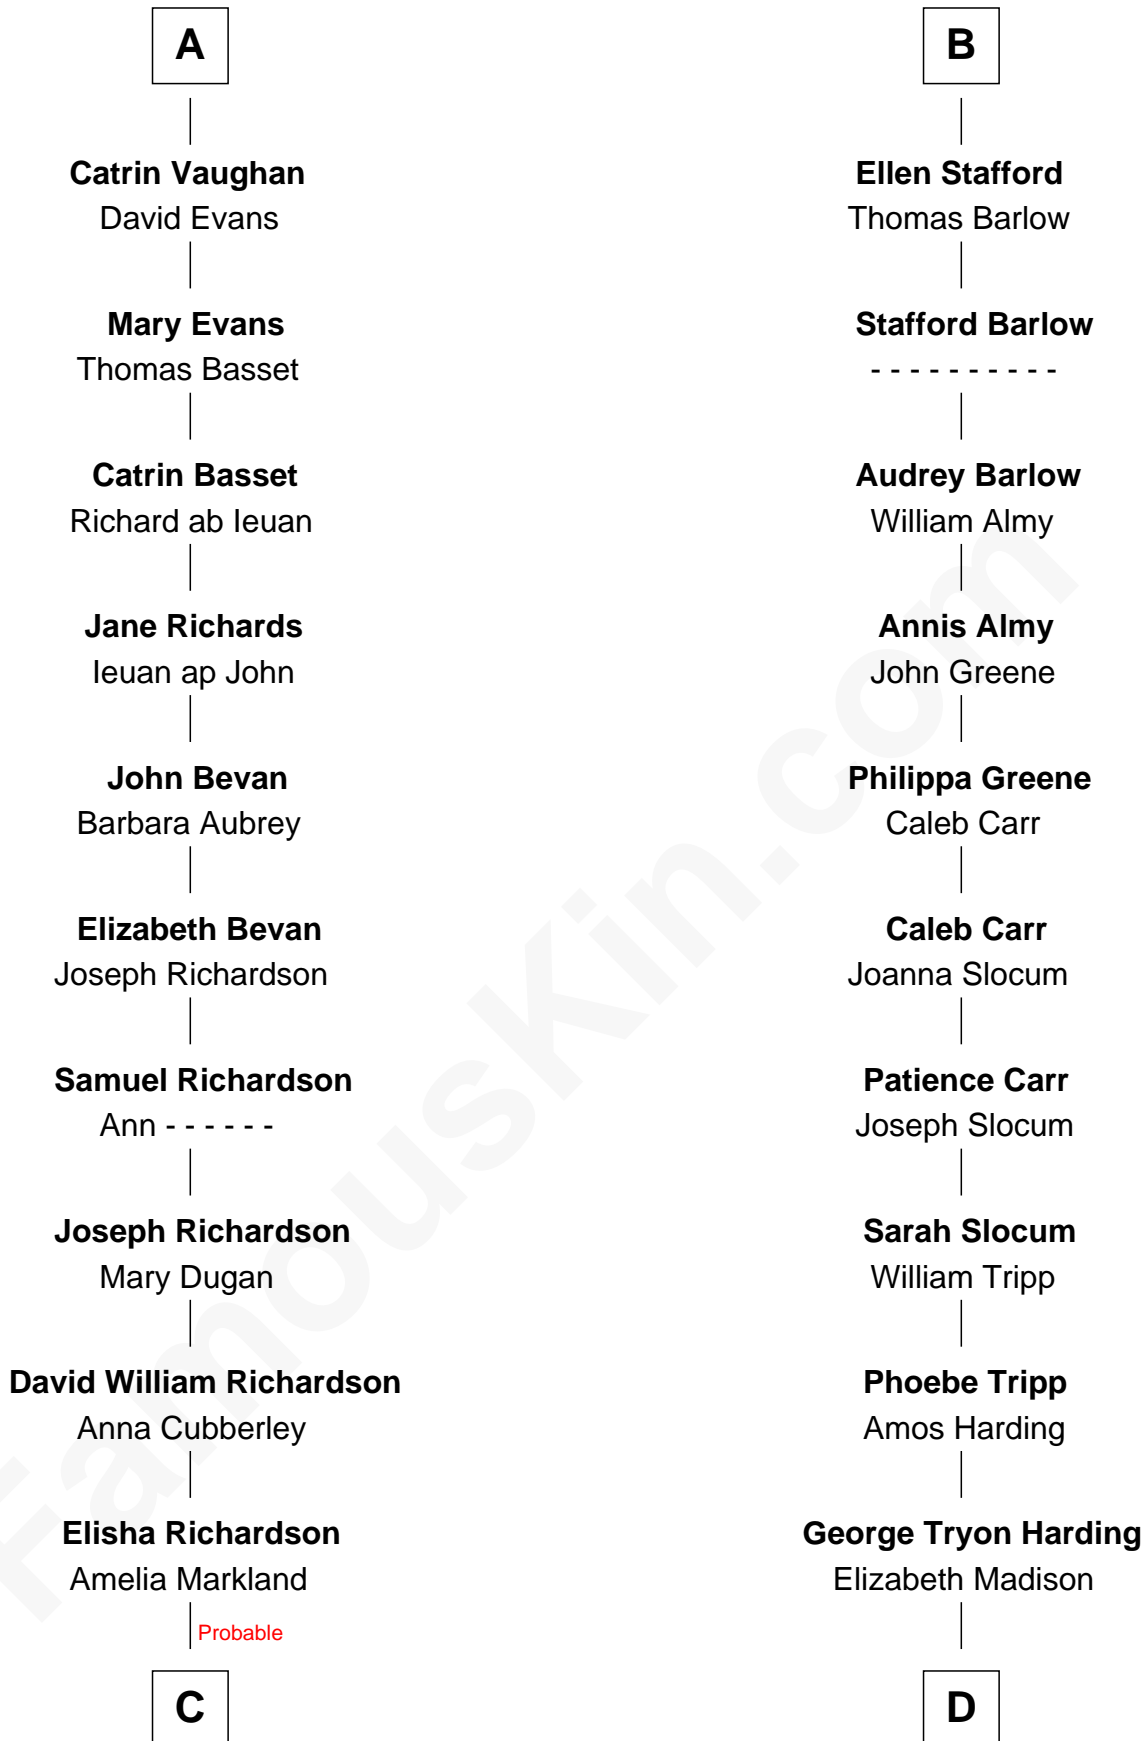

FamousKin.com

Relationship Chart of

Sally Ride

1st American Woman in Space

19th cousin 2 times removed of

Warren G. Harding
29th U.S. President

C

William Cubberly Richardson

Mary Ann Lee

Charles Everroad Richardson

Blanche Gibson

Jennie Mae Richardson

Thomas Vernam Ride

Dale Burdell Ride

Carol Joyce Anderson

Sally Ride

1st American Woman in Space

D

Charles Alexander Harding

Mary Ann Crawford

Dr. George Tryon Harding

Phoebe Elizabeth Dickerson

Warren G. Harding

29th U.S. President