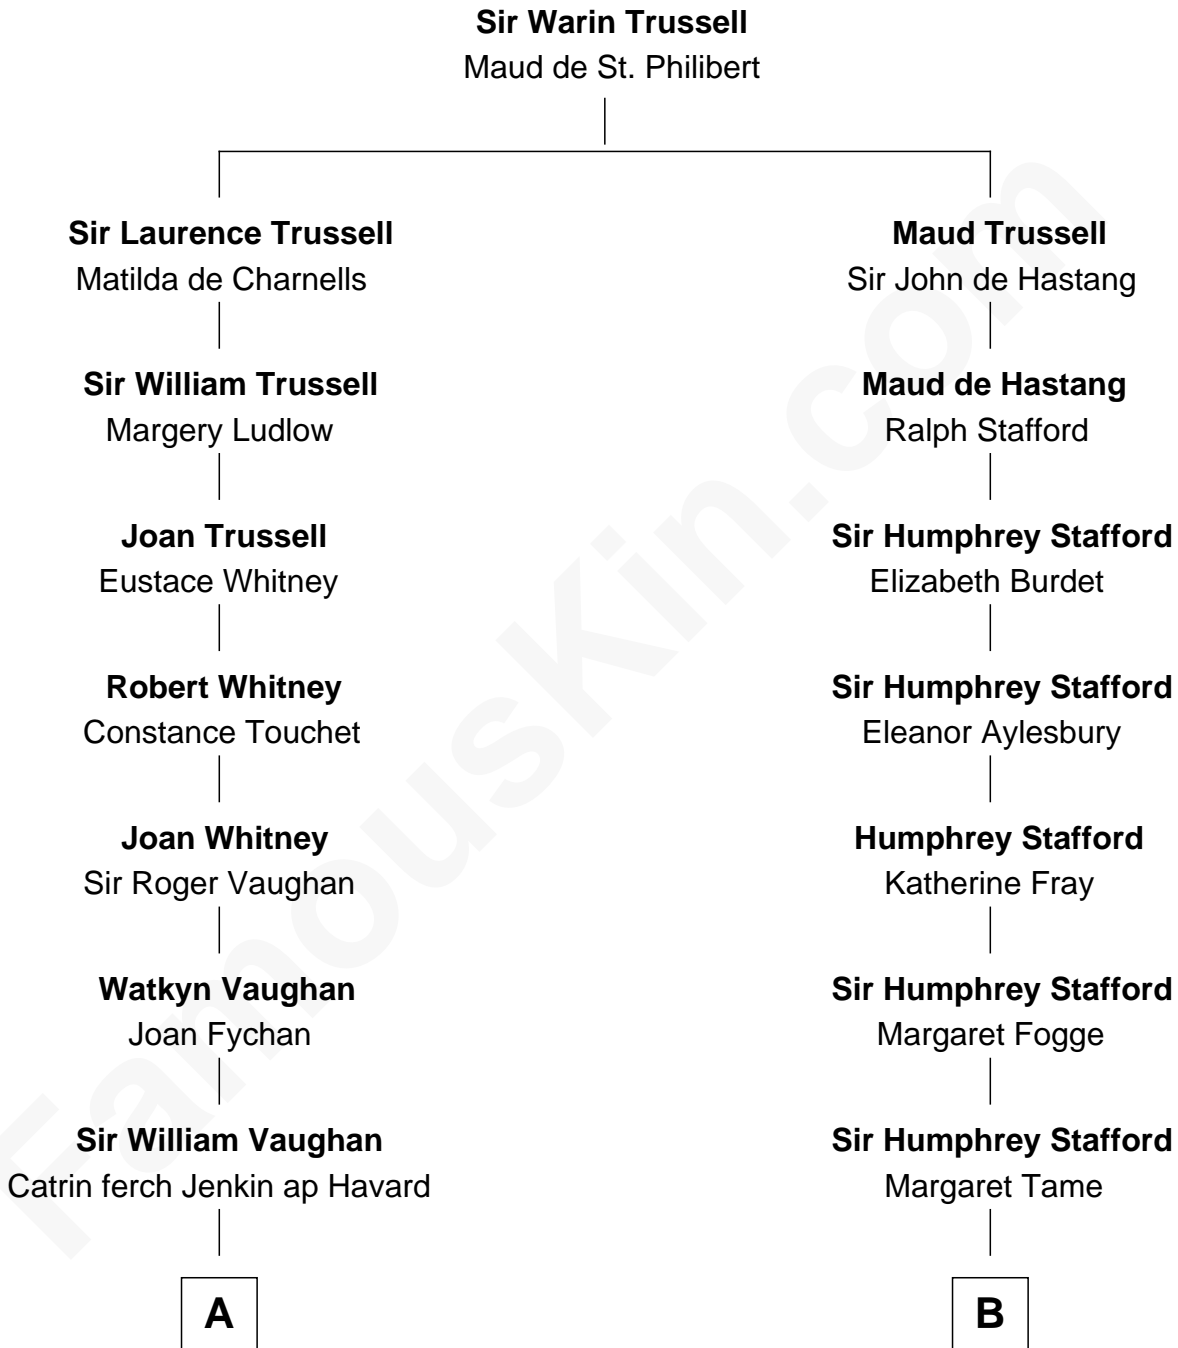

FamousKin.com

Relationship Chart of

Sally Ride

1st American Woman in Space

19th cousin 2 times removed of

Warren G. Harding
29th U.S. President

C

William Cubberly Richardson

Mary Ann Lee

Charles Everroad Richardson

Blanche Gibson

Jennie Mae Richardson

Thomas Vernam Ride

Dale Burdell Ride

Carol Joyce Anderson

Sally Ride

1st American Woman in Space

D

Charles Alexander Harding

Mary Ann Crawford

Dr. George Tryon Harding

Phoebe Elizabeth Dickerson

Warren G. Harding

29th U.S. President