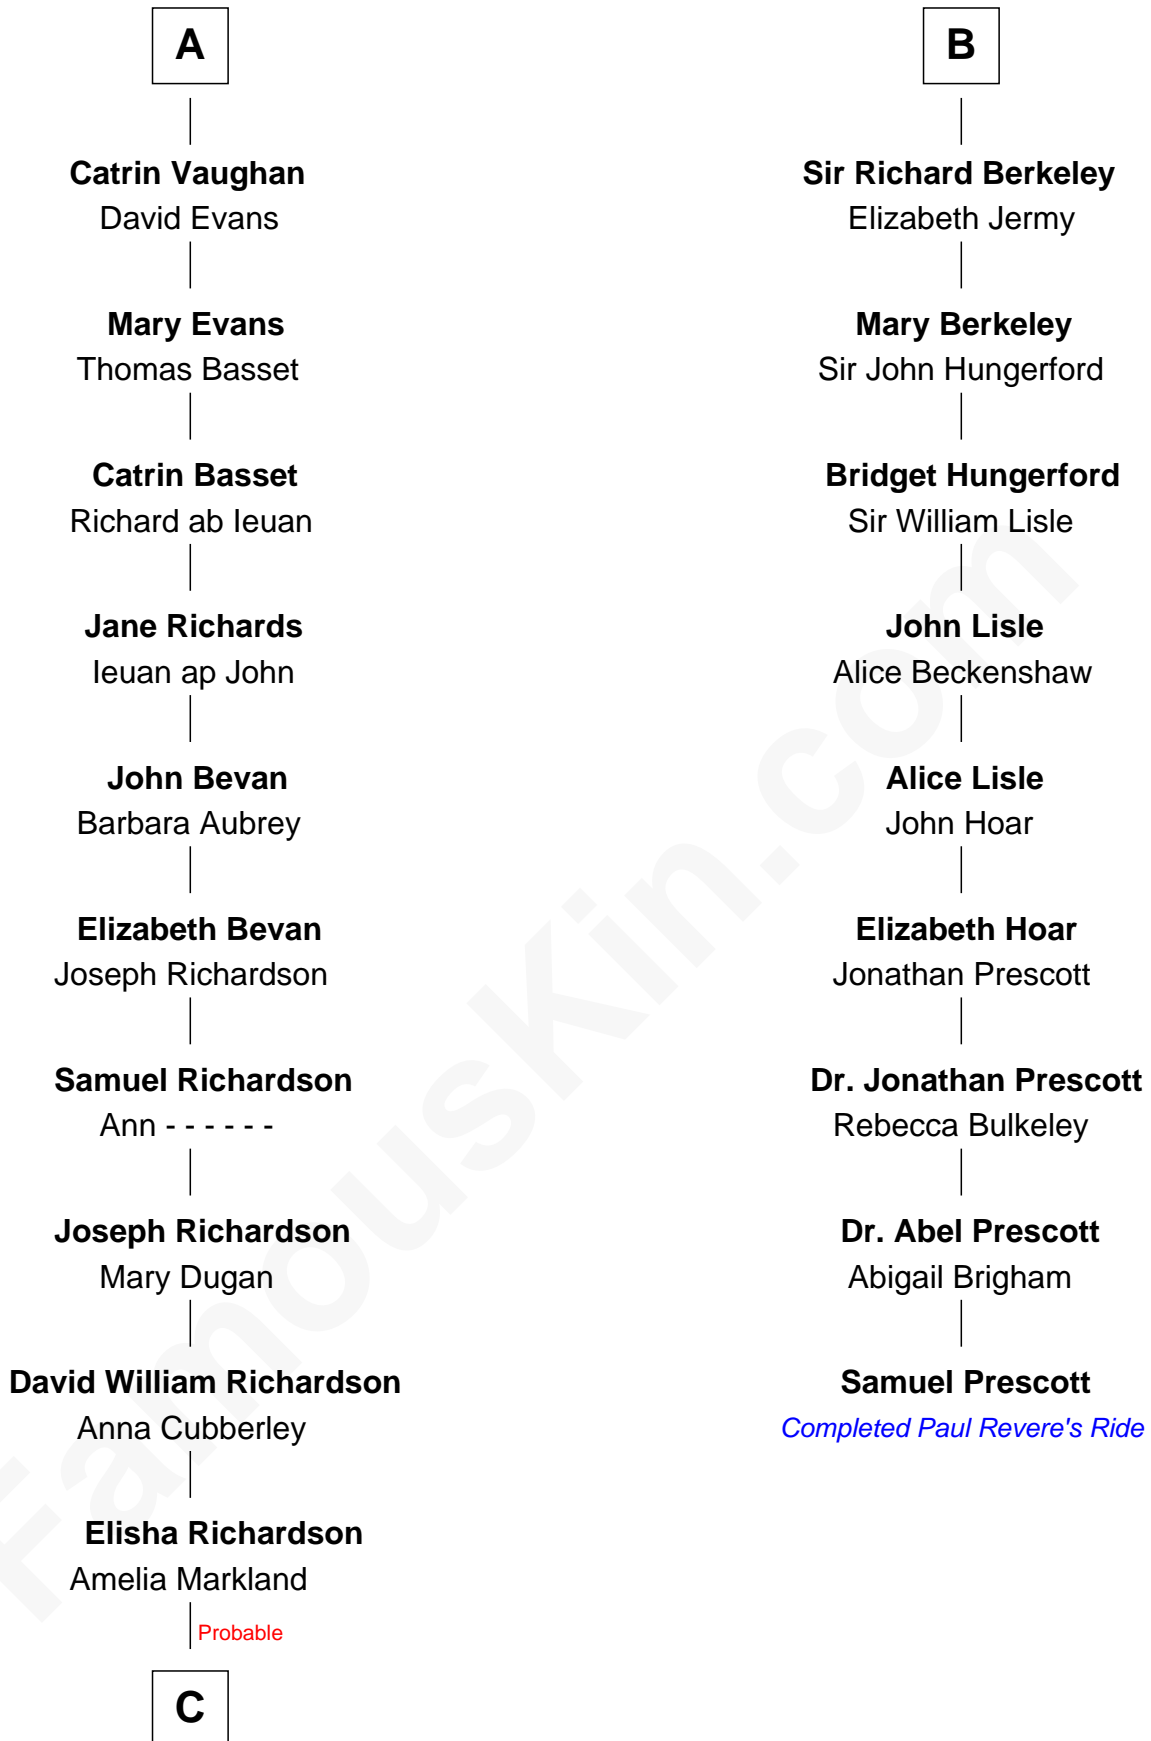

FamousKin.com

Relationship Chart of

Sally Ride

1st American Woman in Space

15th cousin 6 times removed of

Samuel Prescott

Completed Paul Revere's Midnight Ride

C

|
William Cubberly Richardson

Mary Ann Lee

|
Charles Everroad Richardson

Blanche Gibson

|
Jennie Mae Richardson

Thomas Vernam Ride

|
Dale Burdell Ride

Carol Joyce Anderson

|
Sally Ride

1st American Woman in Space

FamousKin.com