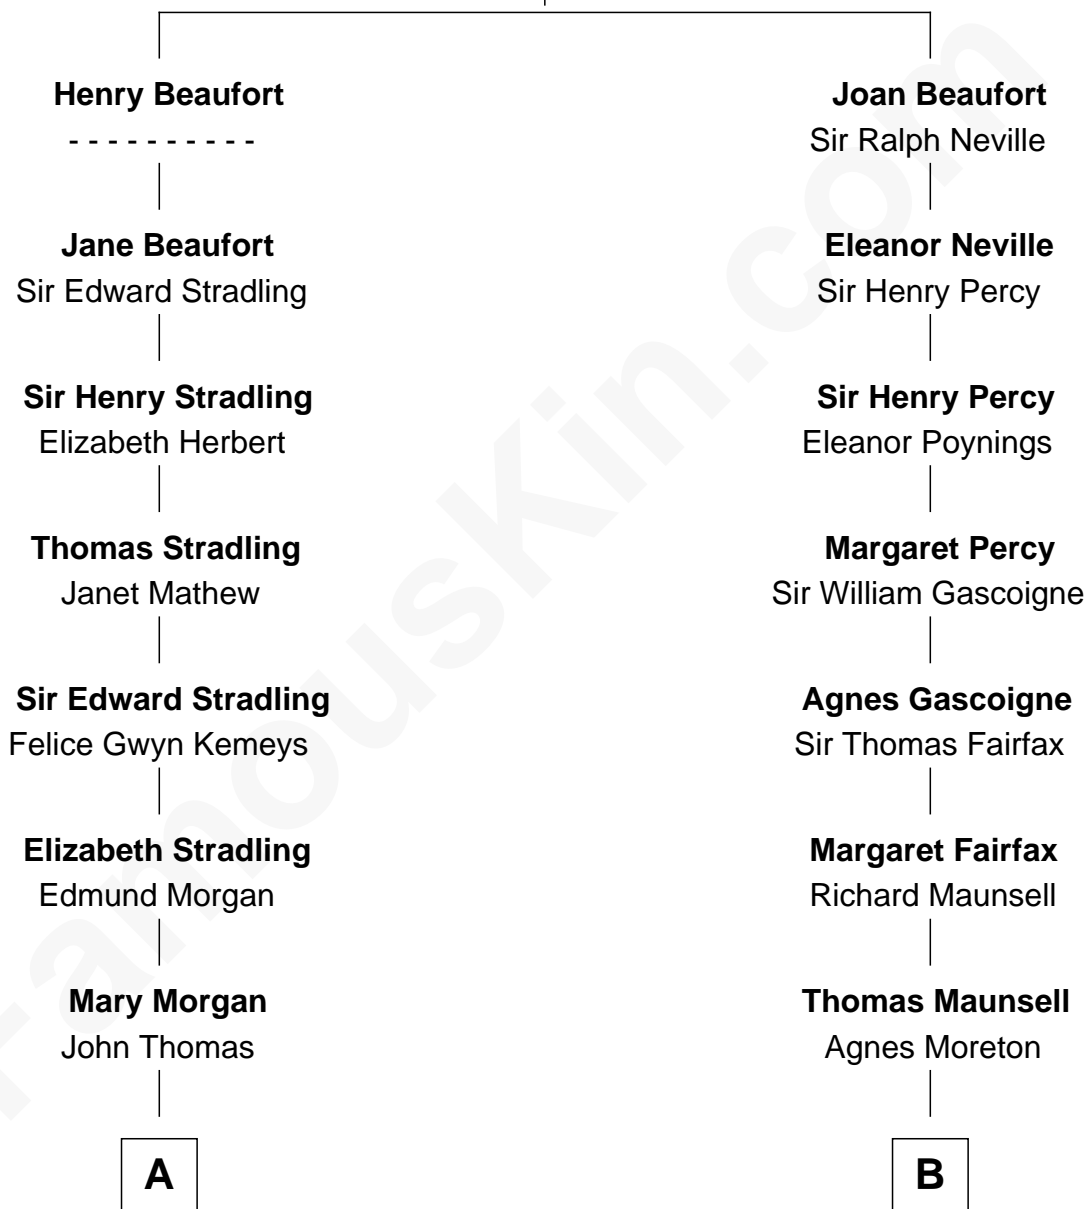

FamousKin.com

Relationship Chart of Sally Ride

1st American Woman in Space

19th cousin 1 time removed of

Phoebe Waller-Bridge

Theatre, TV and Movie Actress

John of Gaunt
Katherine Roet

C

Charles Everroad Richardson

Blanche Gibson

Jennie Mae Richardson

Thomas Vernam Ride

Dale Burdell Ride

Carol Joyce Anderson

Sally Ride

1st American Woman in Space