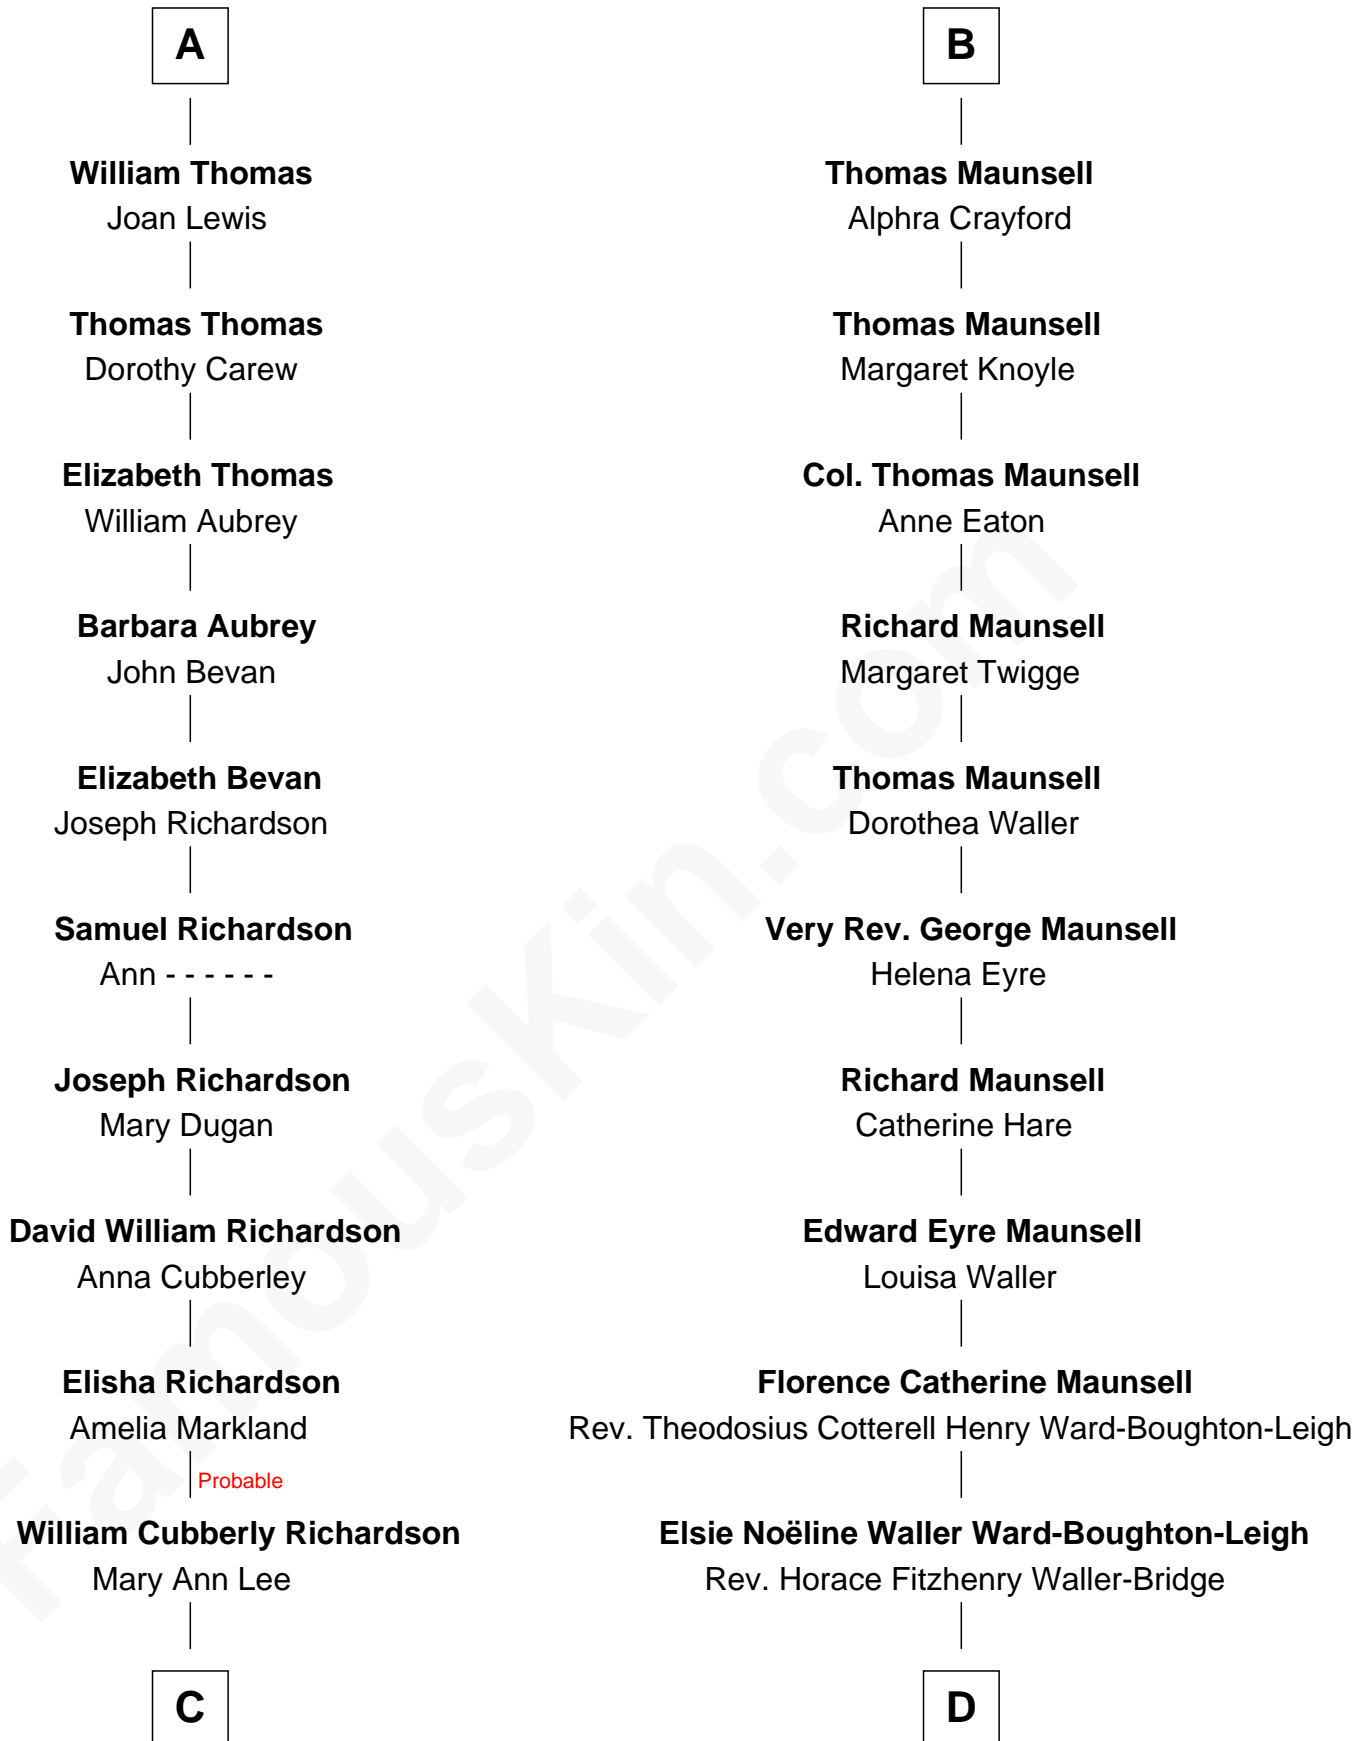

FamousKin.com

Relationship Chart of Sally Ride

1st American Woman in Space

19th cousin 1 time removed of

Phoebe Waller-Bridge

Theatre, TV and Movie Actress

John of Gaunt
Katherine Roet

C

Charles Everroad Richardson

Blanche Gibson

Jennie Mae Richardson

Thomas Vernam Ride

Dale Burdell Ride

Carol Joyce Anderson

Sally Ride

1st American Woman in Space