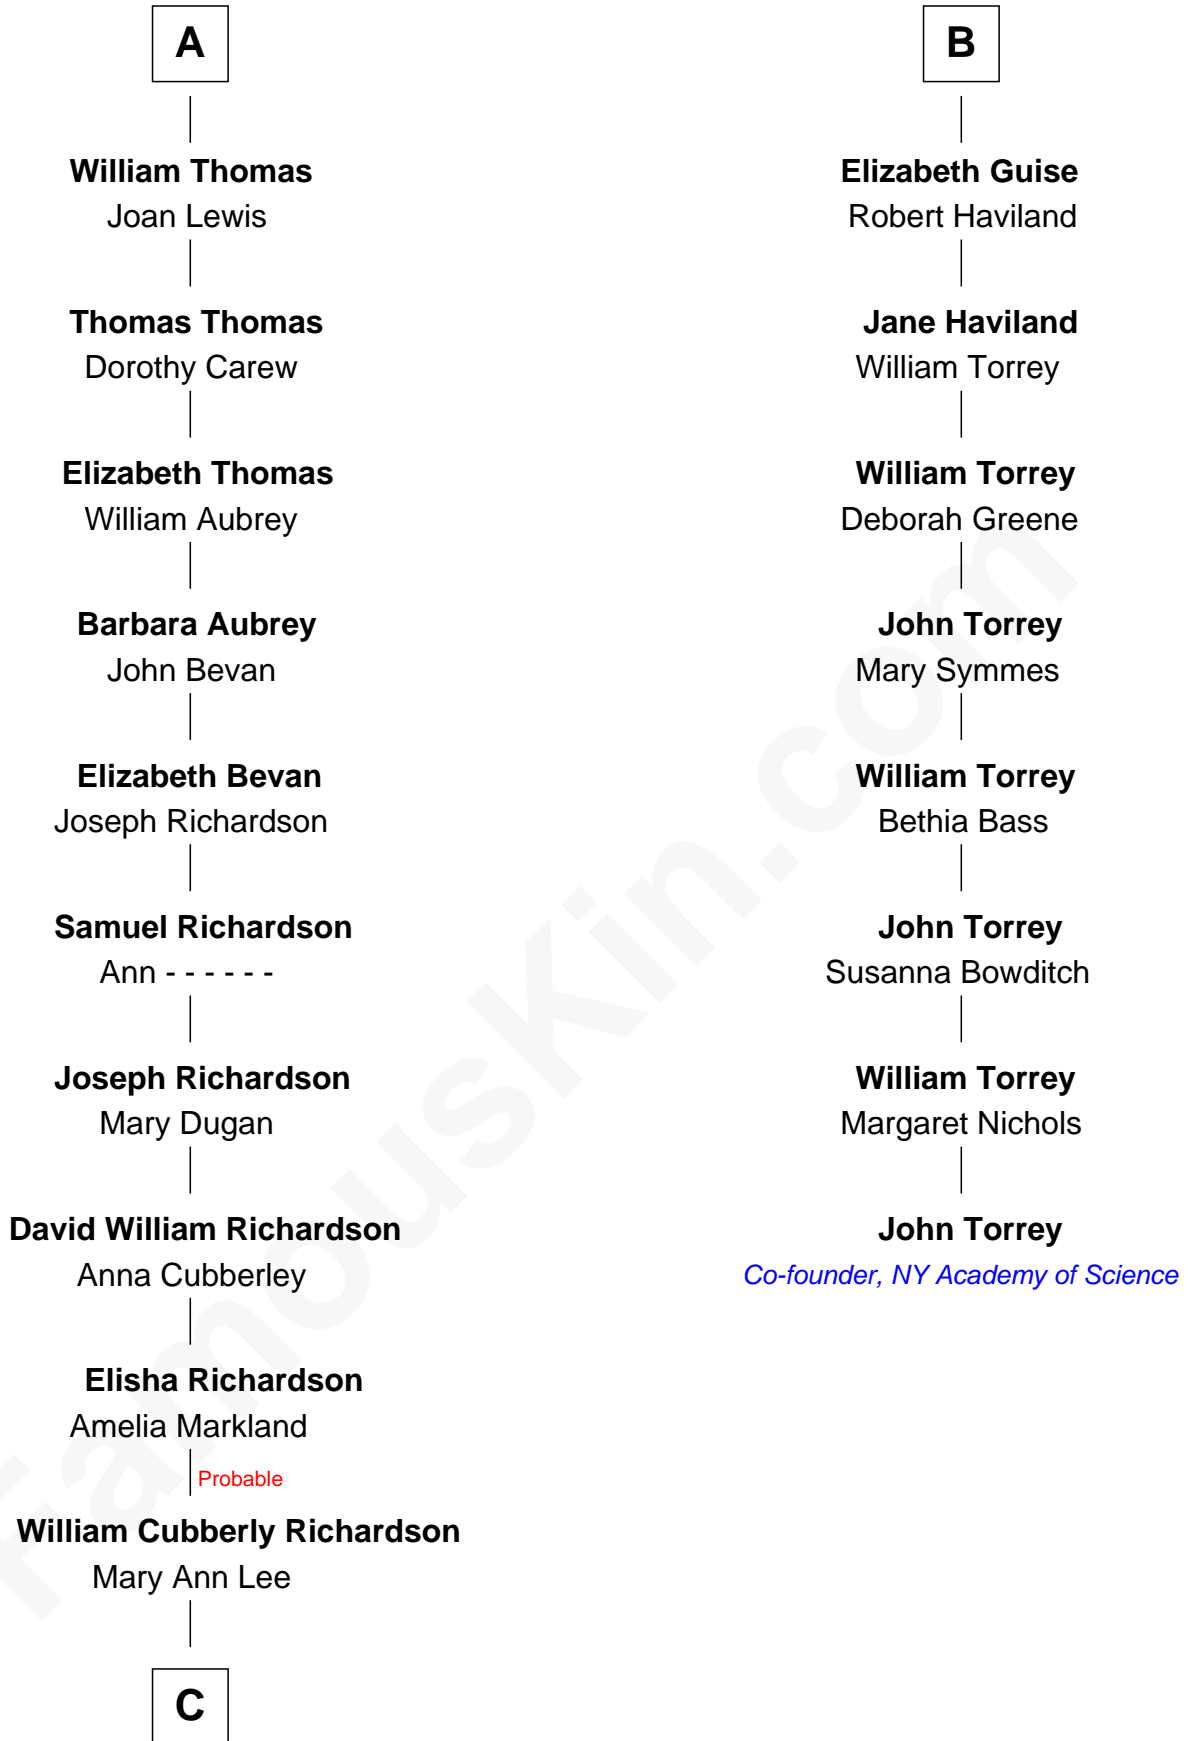

FamousKin.com

Relationship Chart of

Sally Ride

1st American Woman in Space

14th cousin 6 times removed of

John Torrey

Co-founder, NY Academy of Science

C

Charles Everroad Richardson

Blanche Gibson

Jennie Mae Richardson

Thomas Vernam Ride

Dale Burdell Ride

Carol Joyce Anderson

Sally Ride

1st American Woman in Space