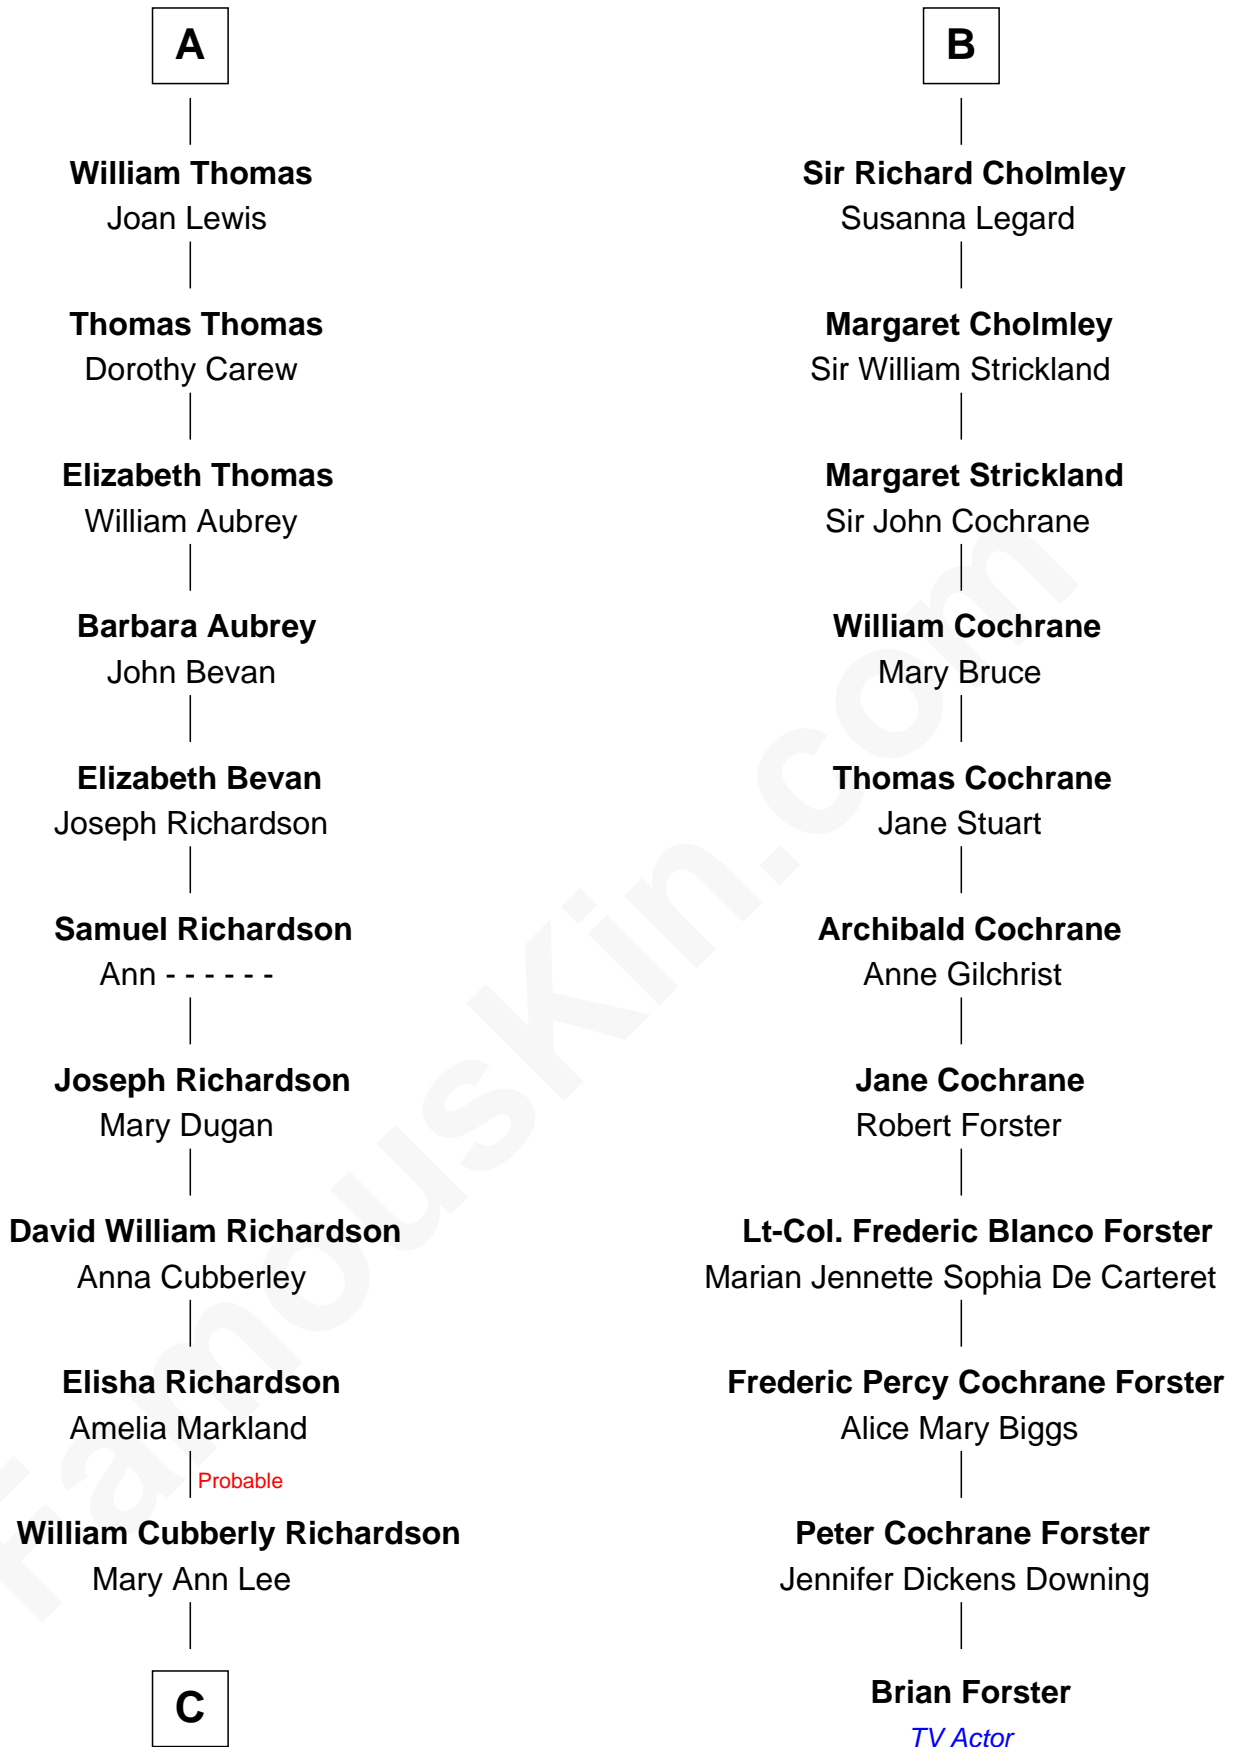

FamousKin.com

Relationship Chart of

Sally Ride

1st American Woman in Space

17th cousin 3 times removed of

Brian Forster

TV Actor

John of Gaunt
Katherine Roet

C

Charles Everroad Richardson

Blanche Gibson

Jennie Mae Richardson

Thomas Vernam Ride

Dale Burdell Ride

Carol Joyce Anderson

Sally Ride

1st American Woman in Space

FamousKin.com