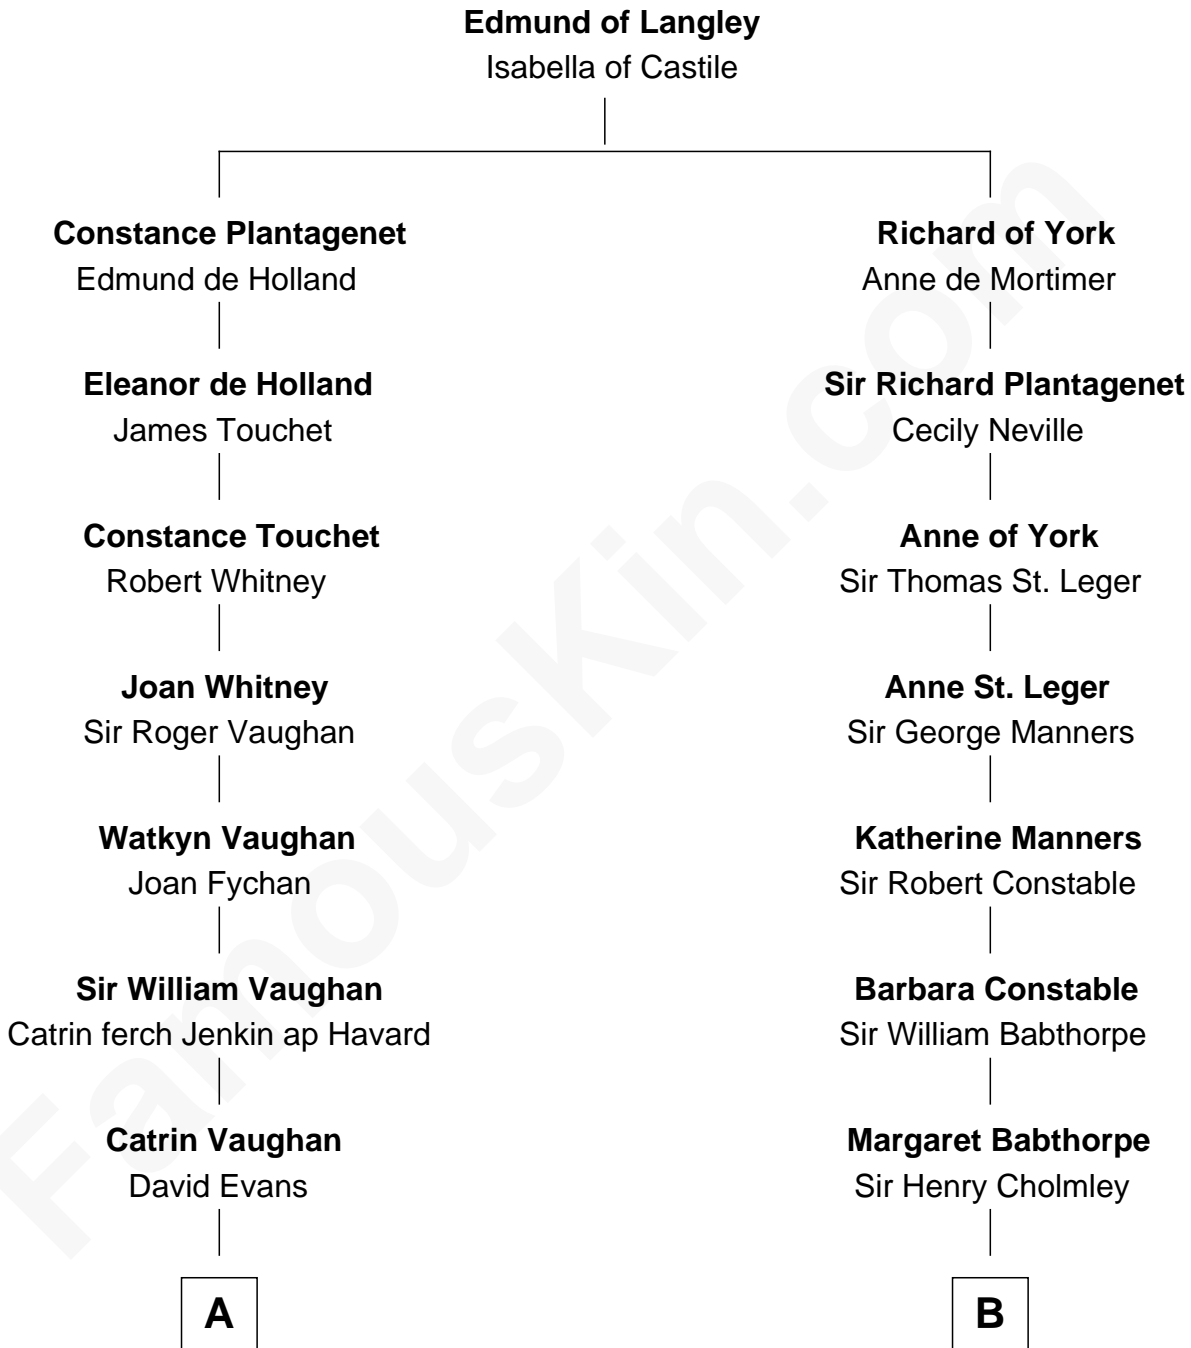

## Relationship Chart of

### Sally Ride

*1st American Woman in Space*

17th cousin 3 times removed of

**Brian Forster**

*TV Actor*

**C**

Charles Everroad Richardson

Blanche Gibson

Jennie Mae Richardson

Thomas Vernam Ride

Dale Burdell Ride

Carol Joyce Anderson

Sally Ride

*1st American Woman in Space*

FamousKin.com