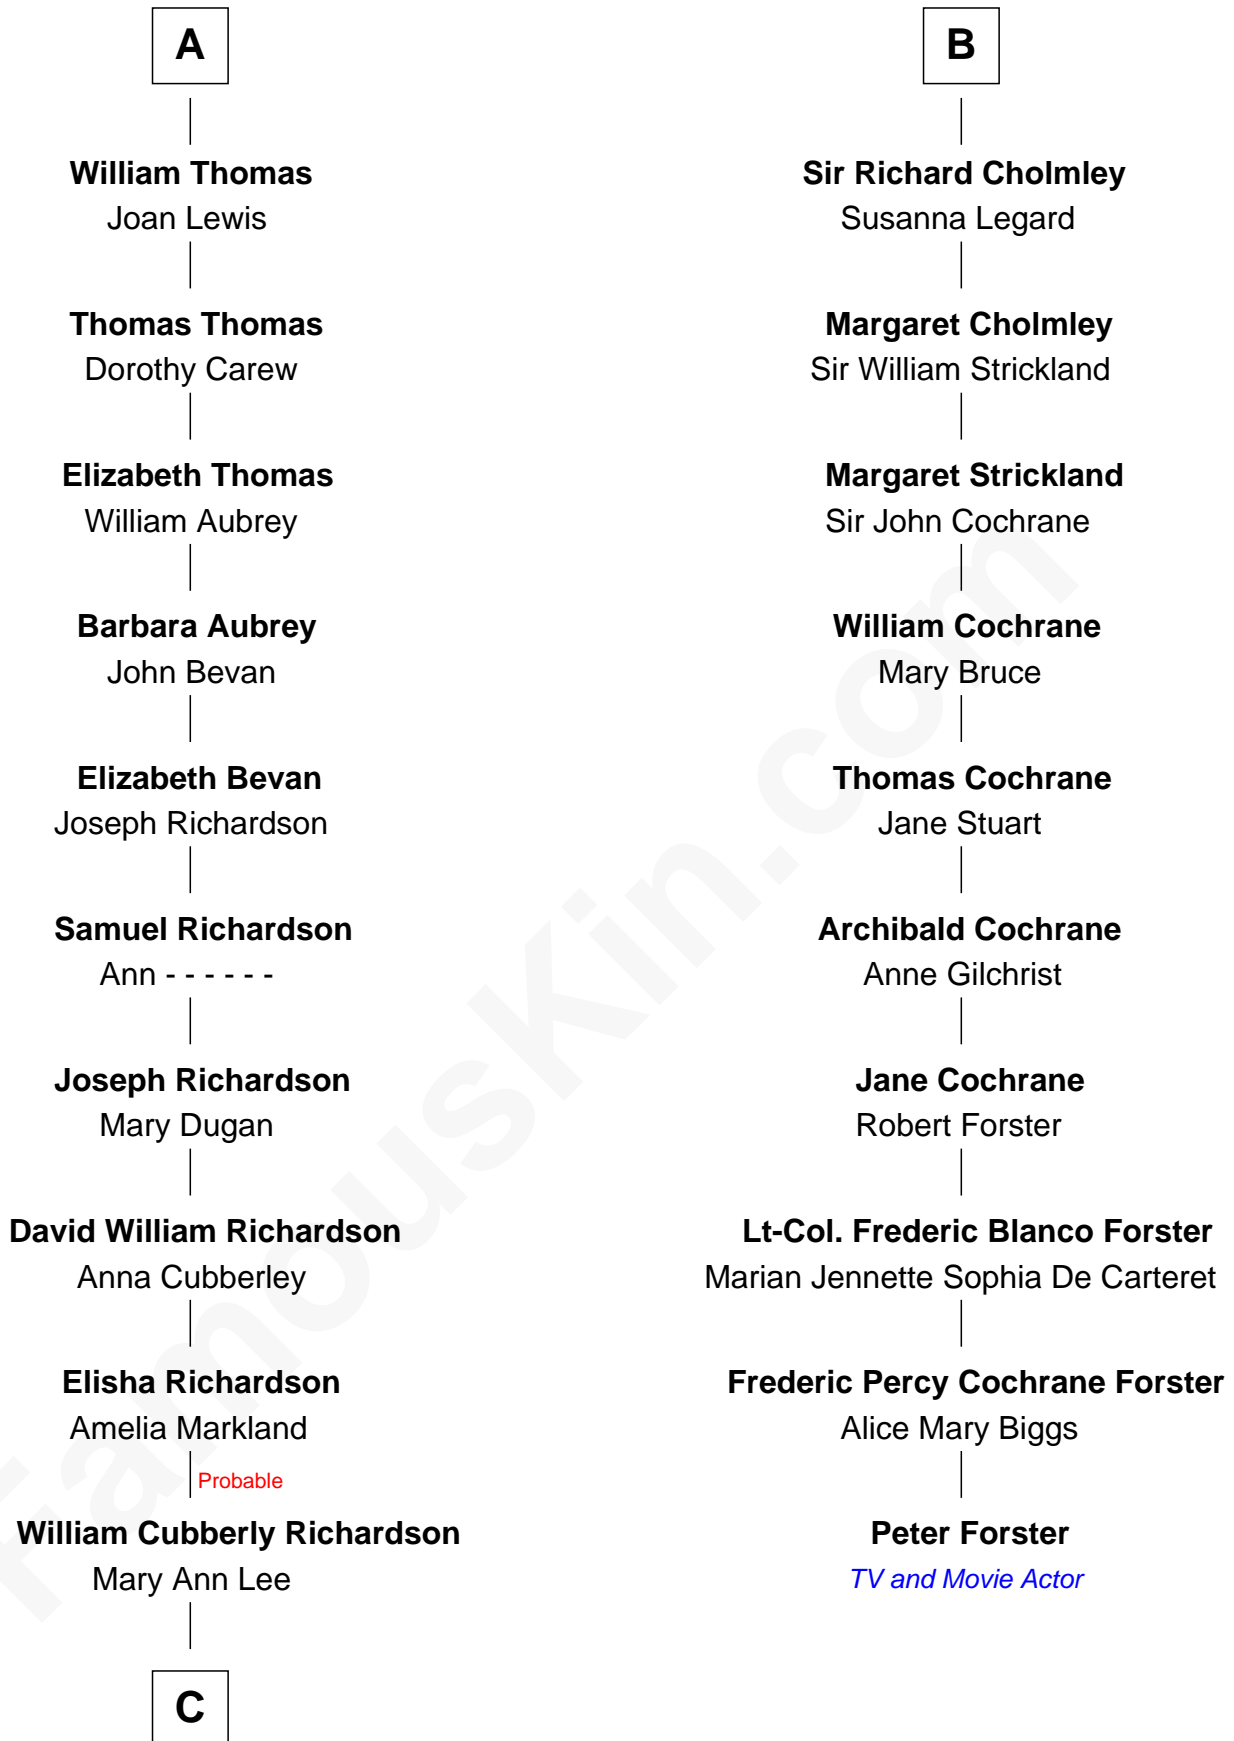

FamousKin.com

Relationship Chart of

Sally Ride

1st American Woman in Space

16th cousin 4 times removed of

Peter Forster

TV and Movie Actor

John of Gaunt

Katherine Roet

C

Charles Everroad Richardson

Blanche Gibson

Jennie Mae Richardson

Thomas Vernam Ride

Dale Burdell Ride

Carol Joyce Anderson

Sally Ride

1st American Woman in Space

FamousKin.com