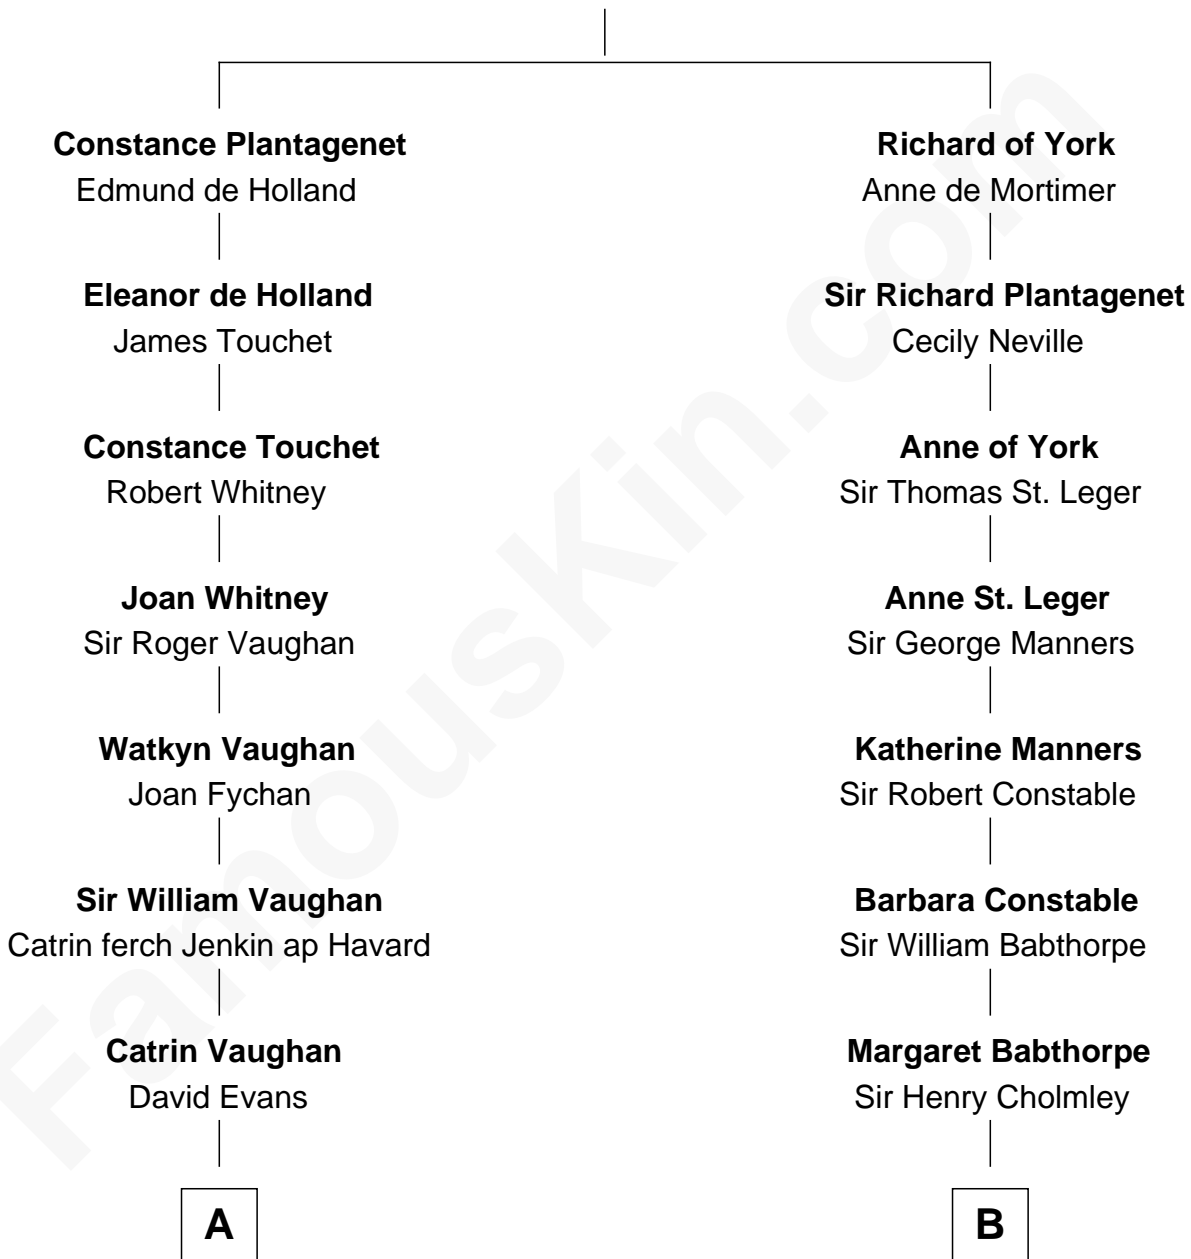

FamousKin.com

Relationship Chart of

Sally Ride

1st American Woman in Space

16th cousin 4 times removed of

Peter Forster

TV and Movie Actor

Edmund of Langley
Isabella of Castile

C

Charles Everroad Richardson

Blanche Gibson

Jennie Mae Richardson

Thomas Vernam Ride

Dale Burdell Ride

Carol Joyce Anderson

Sally Ride

1st American Woman in Space

FamousKin.com