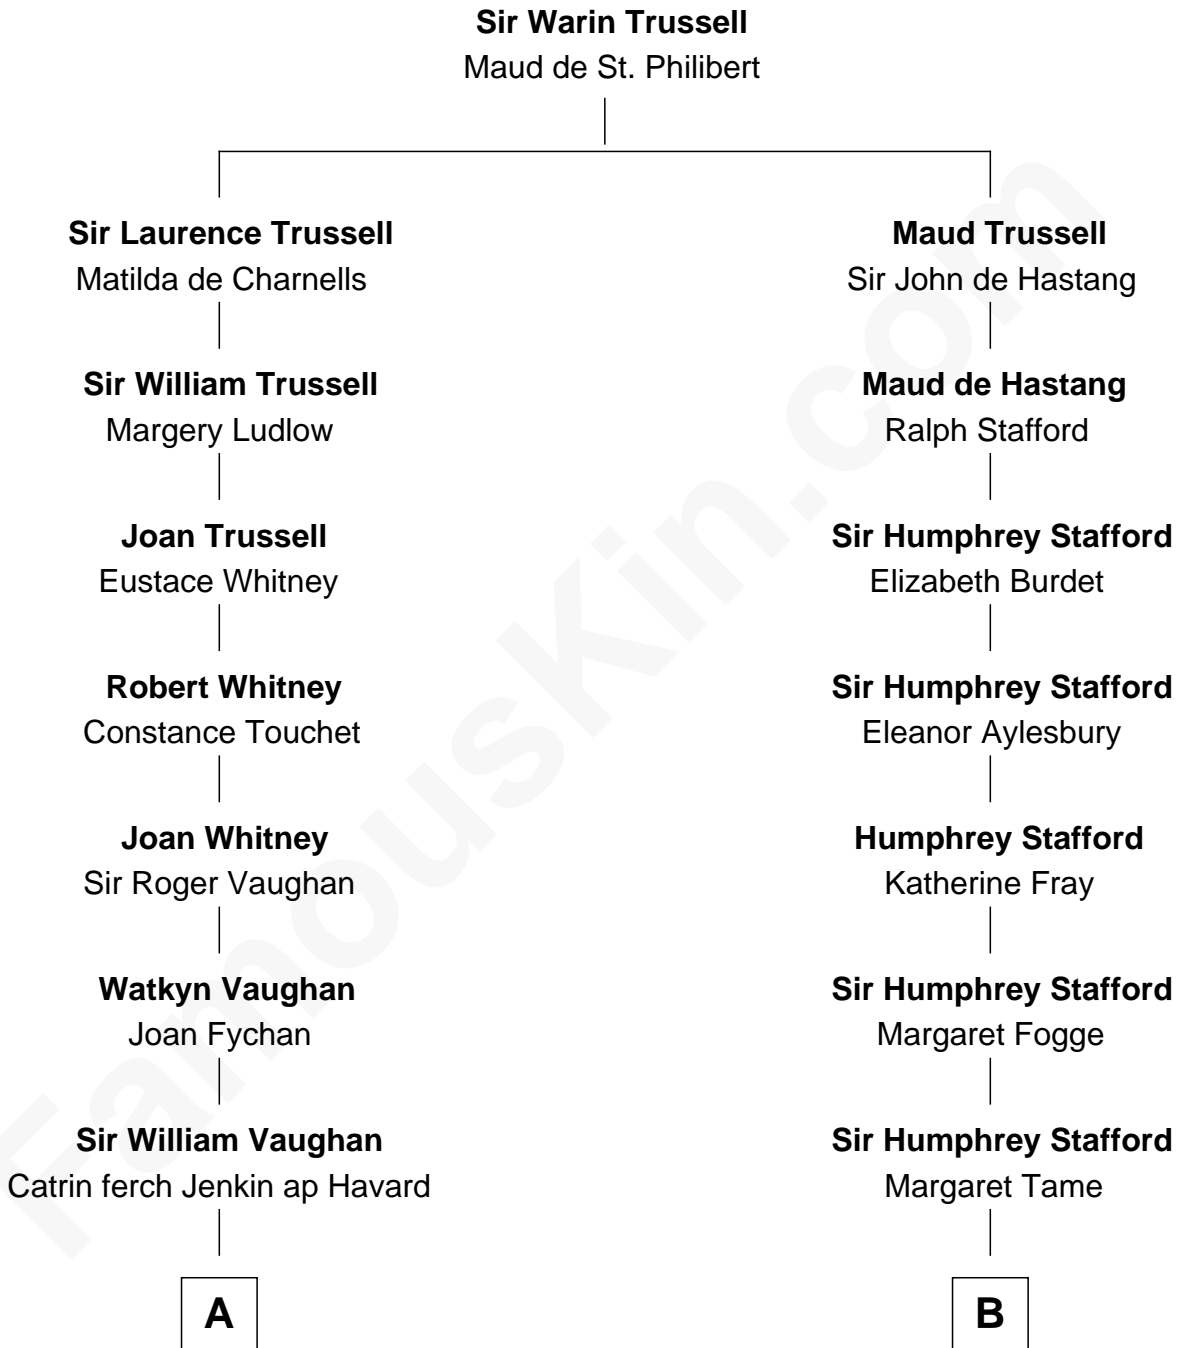

FamousKin.com

Relationship Chart of

Sally Ride

1st American Woman in Space

13th cousin 8 times removed of

William Ellery

Signer of the Declaration of Independence