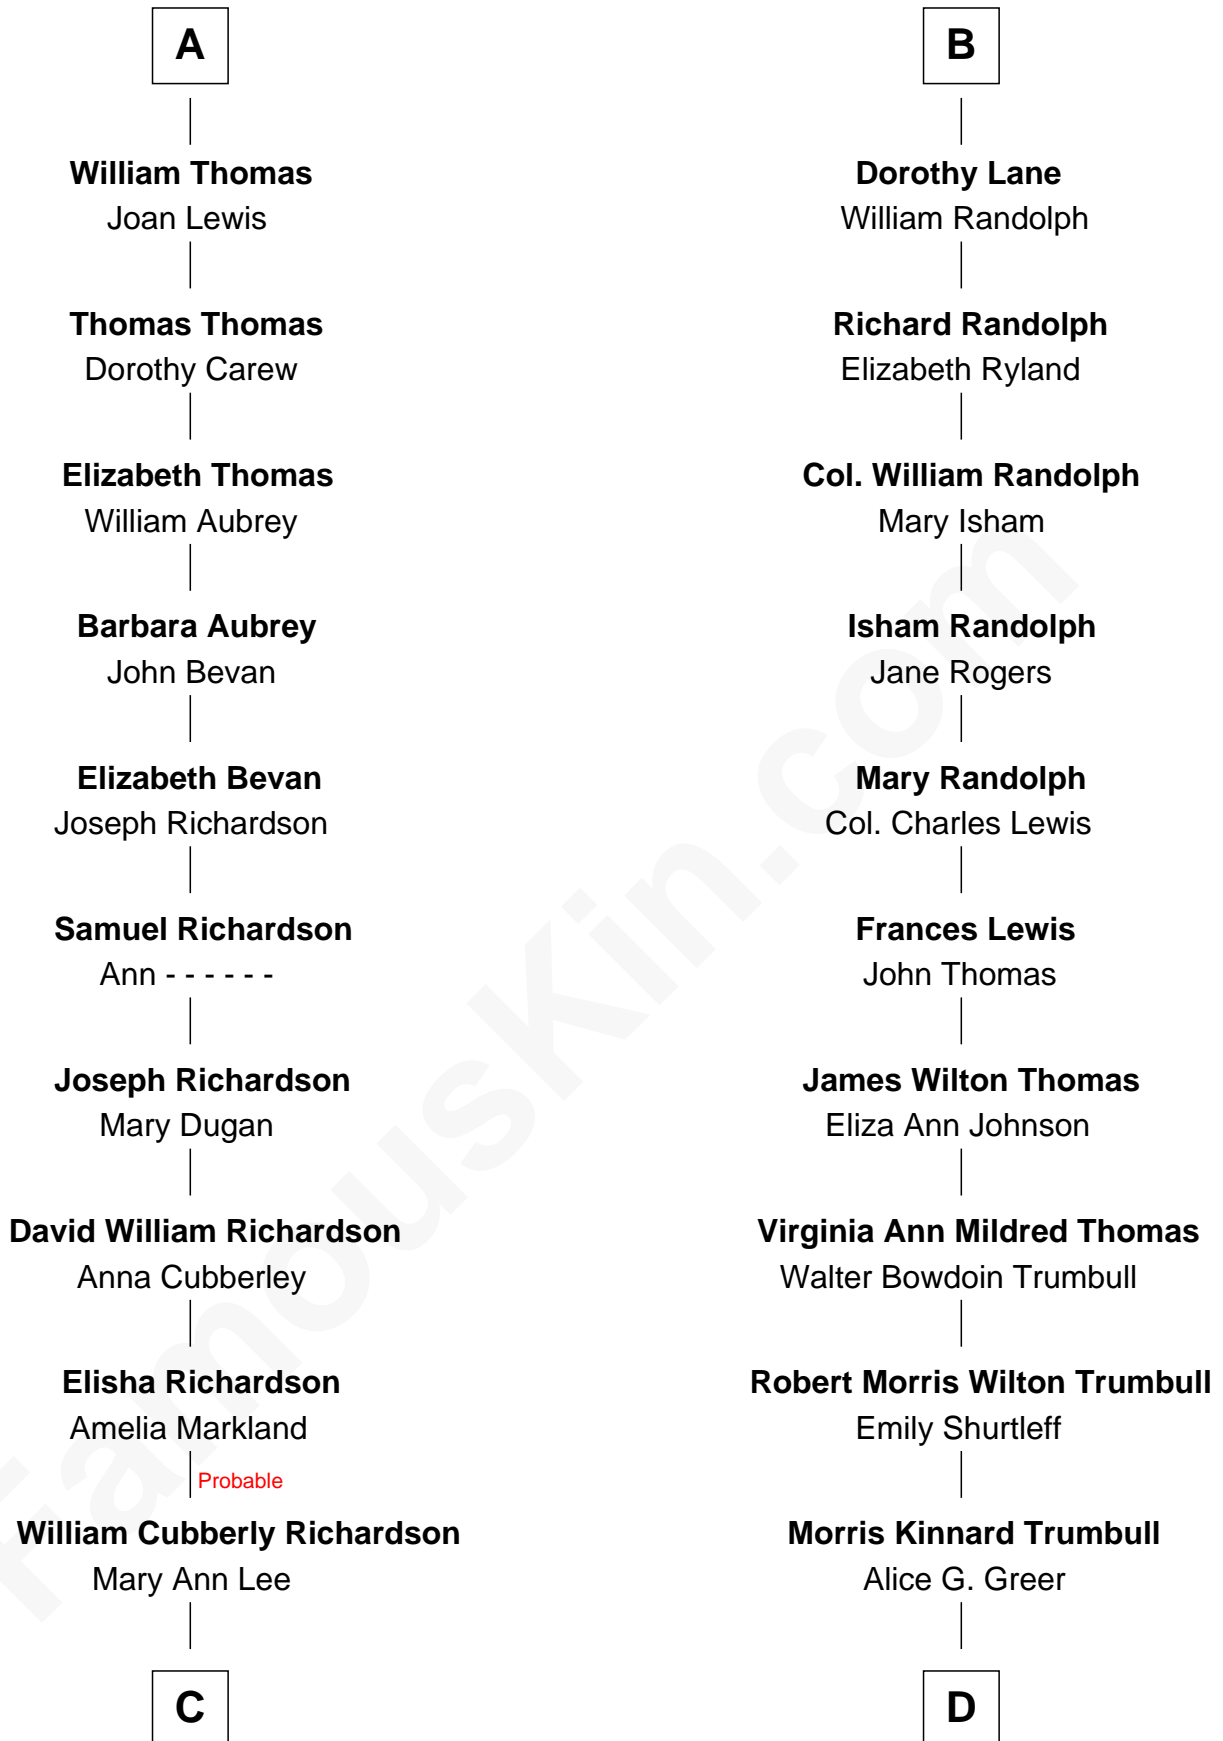

FamousKin.com

Relationship Chart of

Sally Ride

1st American Woman in Space

18th cousin 2 times removed of

Douglas Trumbull

Film Special Effects Pioneer

John of Gaunt
Katherine Roet

FamousKin.com