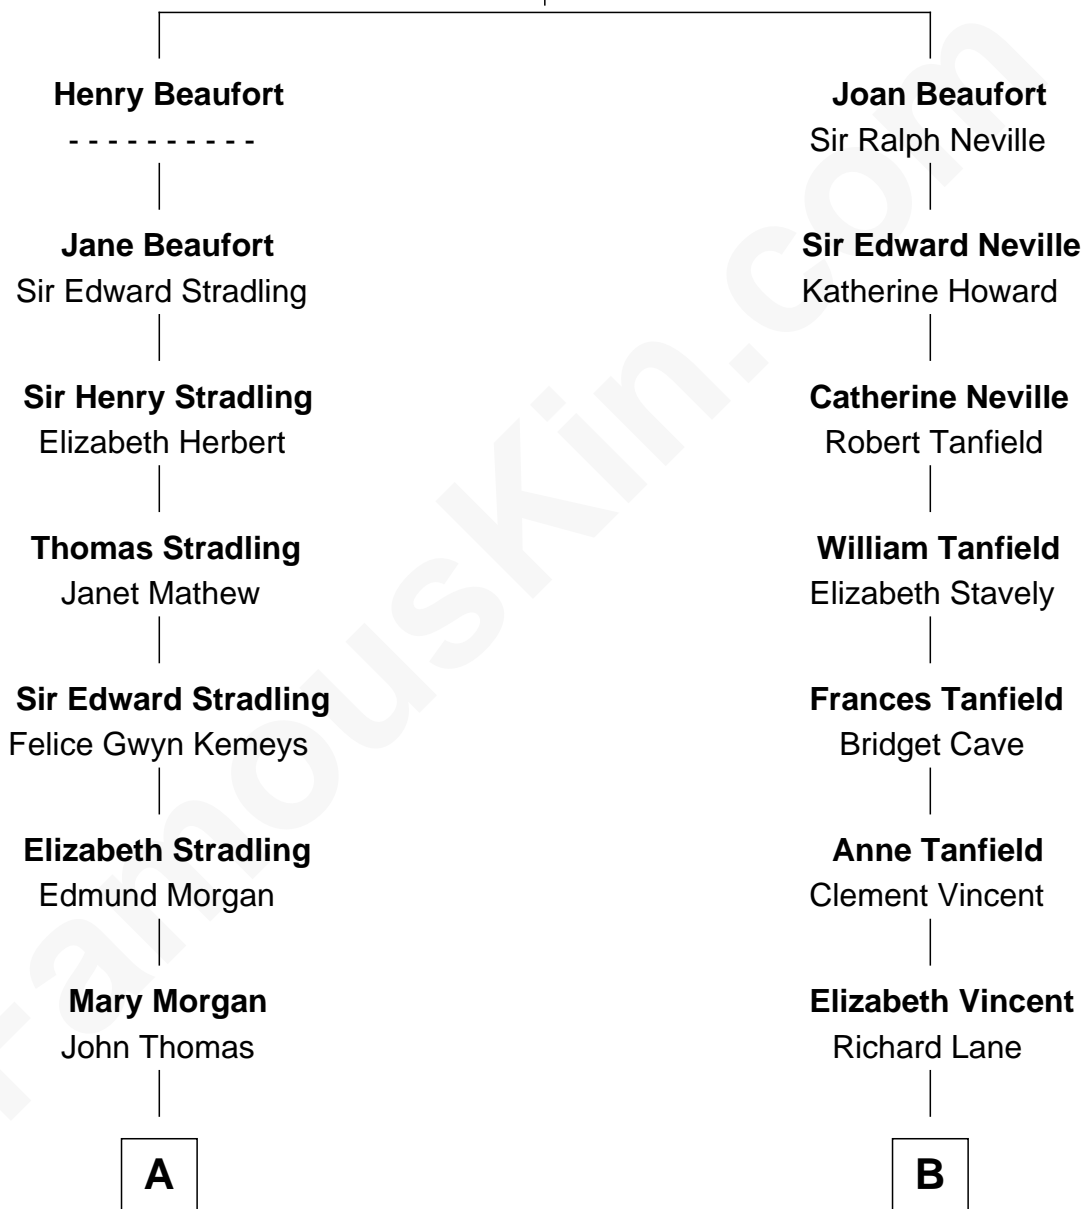

FamousKin.com

Relationship Chart of

Sally Ride

1st American Woman in Space

18th cousin 2 times removed of

Douglas Trumbull

Film Special Effects Pioneer

John of Gaunt
Katherine Roet