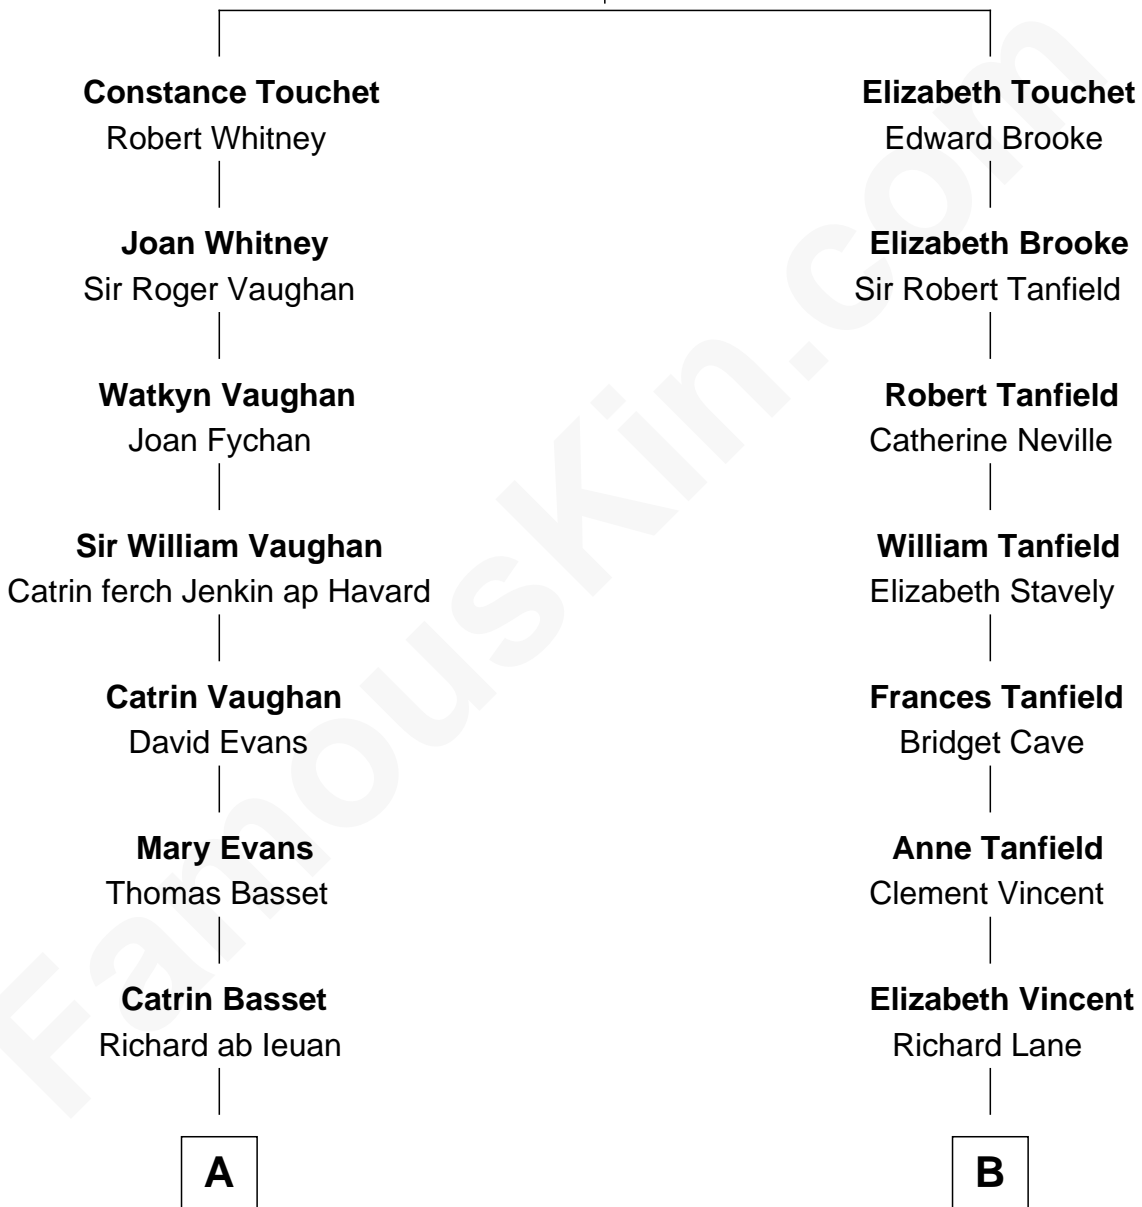

# FamousKin.com Relationship Chart of

**Sally Ride**

*1st American Woman in Space*

**18th cousin of**

**Douglas Trumbull**

*Film Special Effects Pioneer*

**James Touchet**  
Eleanor de Holland

**C**

**Dale Burdell Ride**  
Carol Joyce Anderson

**Sally Ride**  
*1st American Woman in Space*

**D**

**Donald Edmond Trumbull**  
Marcia Hunt

**Douglas Trumbull**  
*Film Special Effects Pioneer*

FamousKin.com