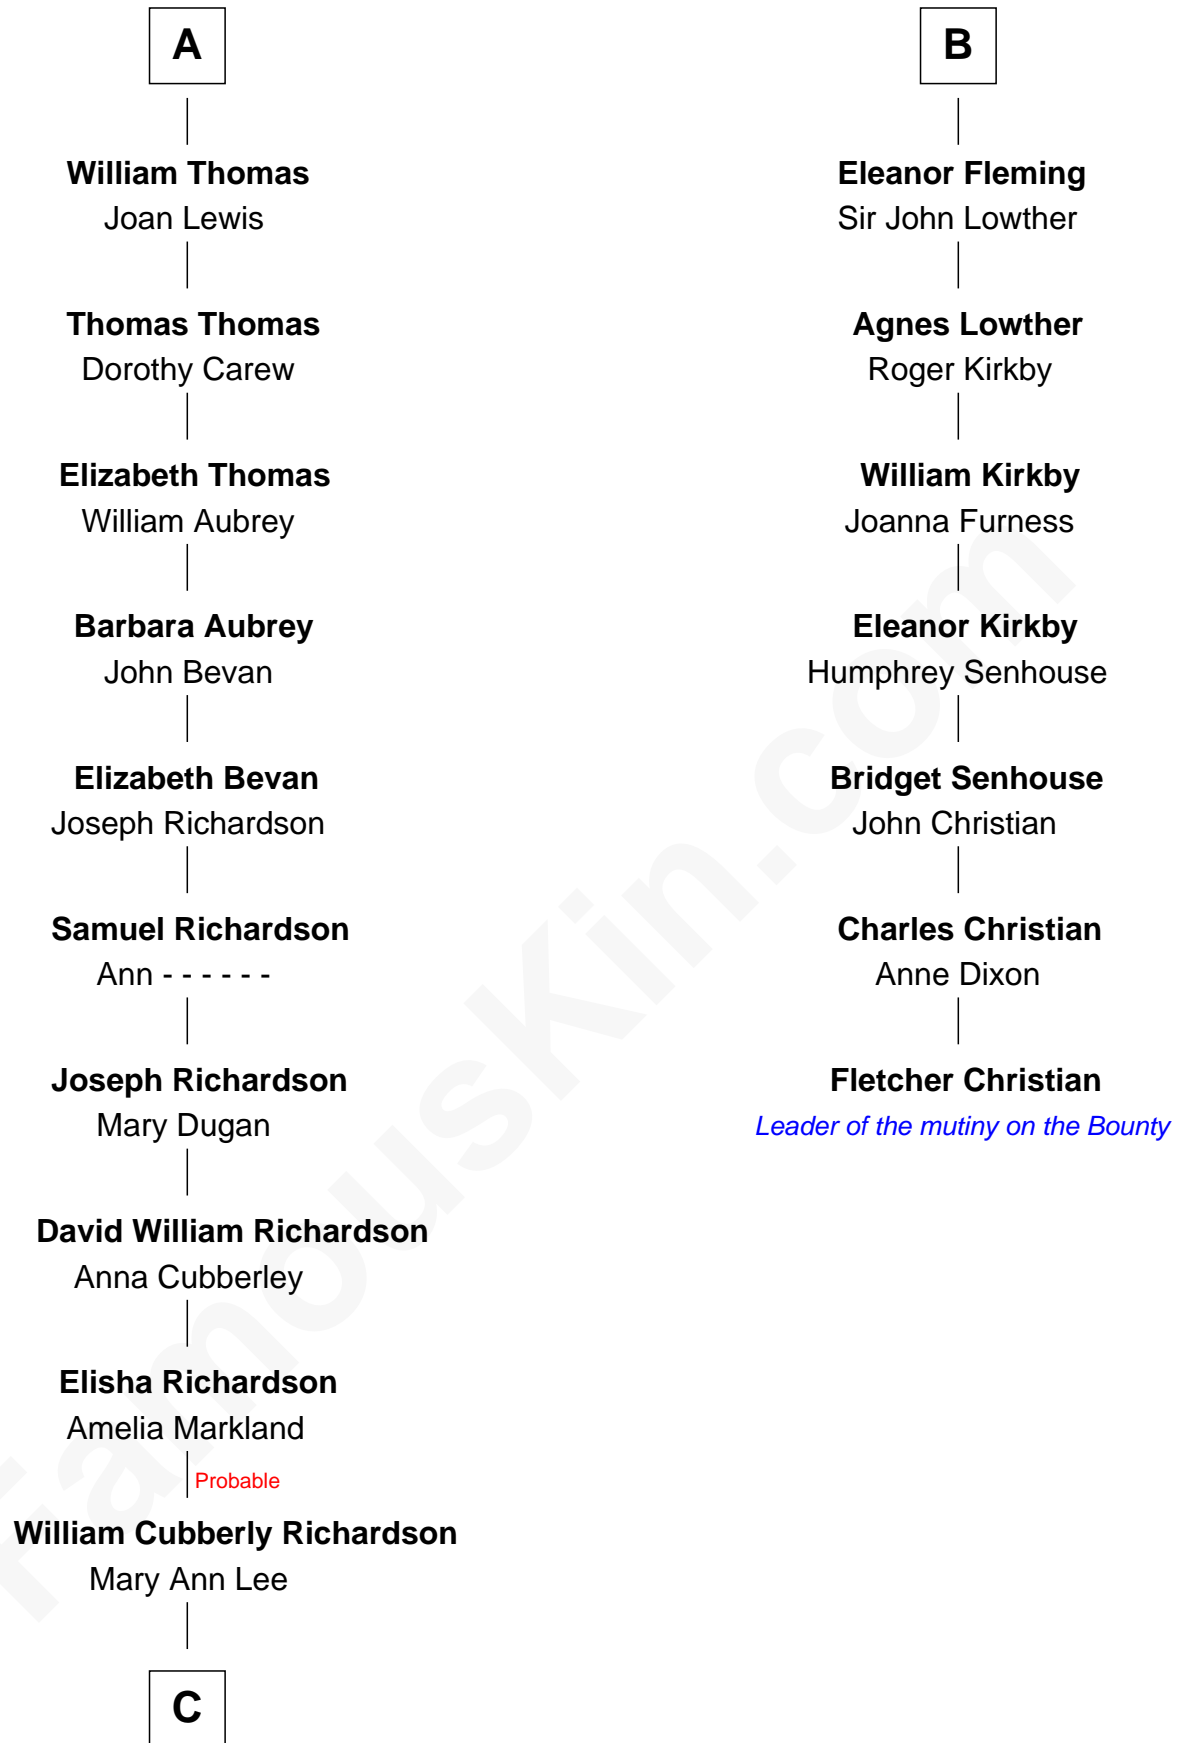

FamousKin.com

Relationship Chart of

Sally Ride

1st American Woman in Space

13th cousin 7 times removed of

Fletcher Christian

Leader of the mutiny on the Bounty

John of Gaunt
Katherine Roet

C

Charles Everroad Richardson

Blanche Gibson

Jennie Mae Richardson

Thomas Vernam Ride

Dale Burdell Ride

Carol Joyce Anderson

Sally Ride

1st American Woman in Space

FamousKin.com