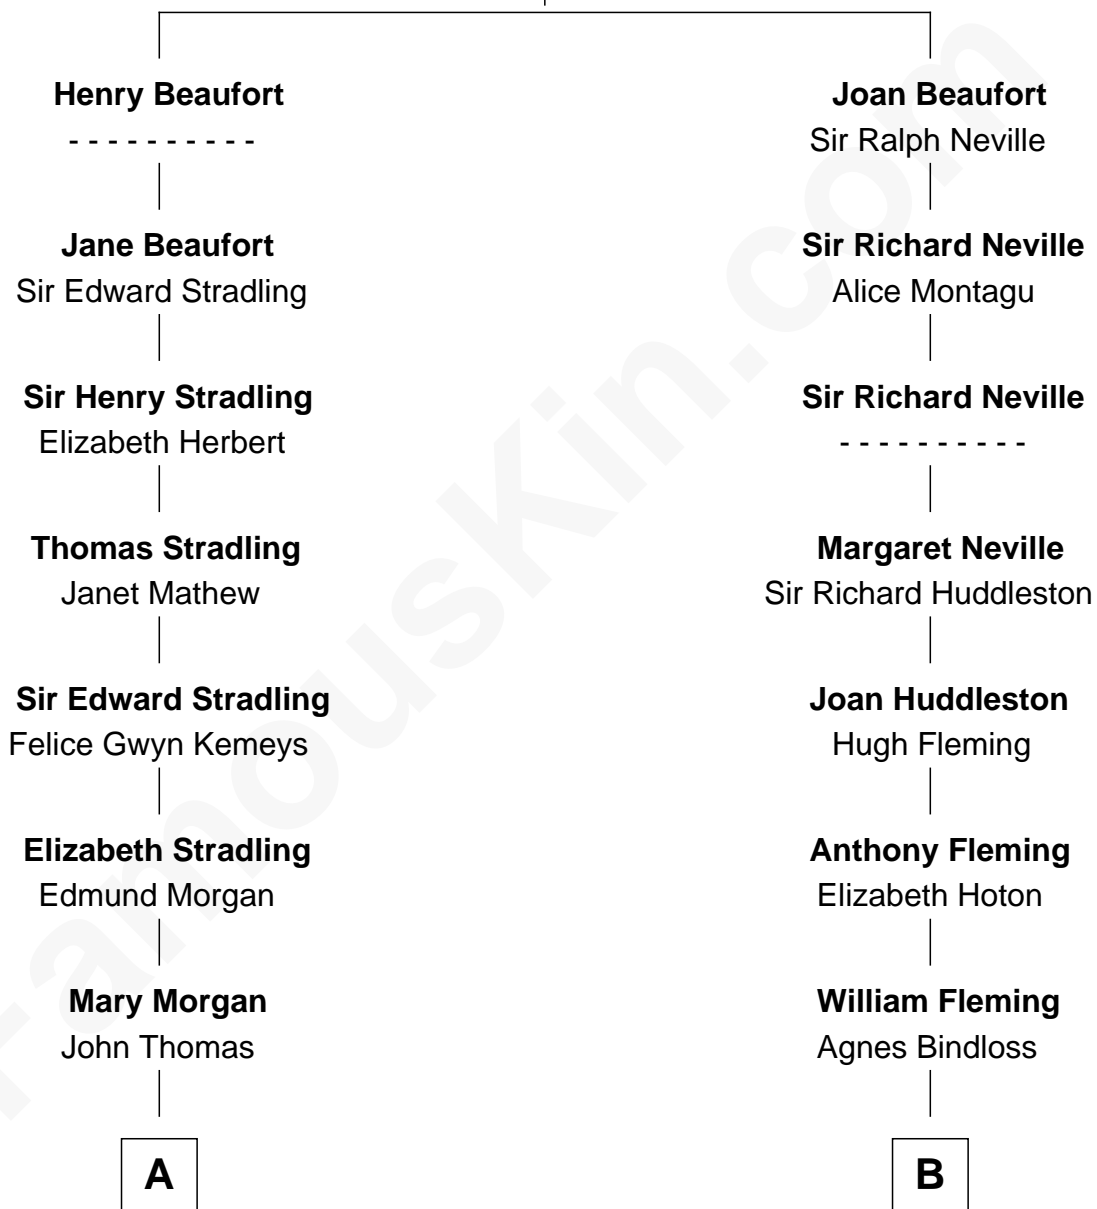

FamousKin.com

Relationship Chart of

Sally Ride

1st American Woman in Space

13th cousin 7 times removed of

Fletcher Christian

Leader of the mutiny on the Bounty

John of Gaunt
Katherine Roet

C

Charles Everroad Richardson

Blanche Gibson

Jennie Mae Richardson

Thomas Vernam Ride

Dale Burdell Ride

Carol Joyce Anderson

Sally Ride

1st American Woman in Space

FamousKin.com