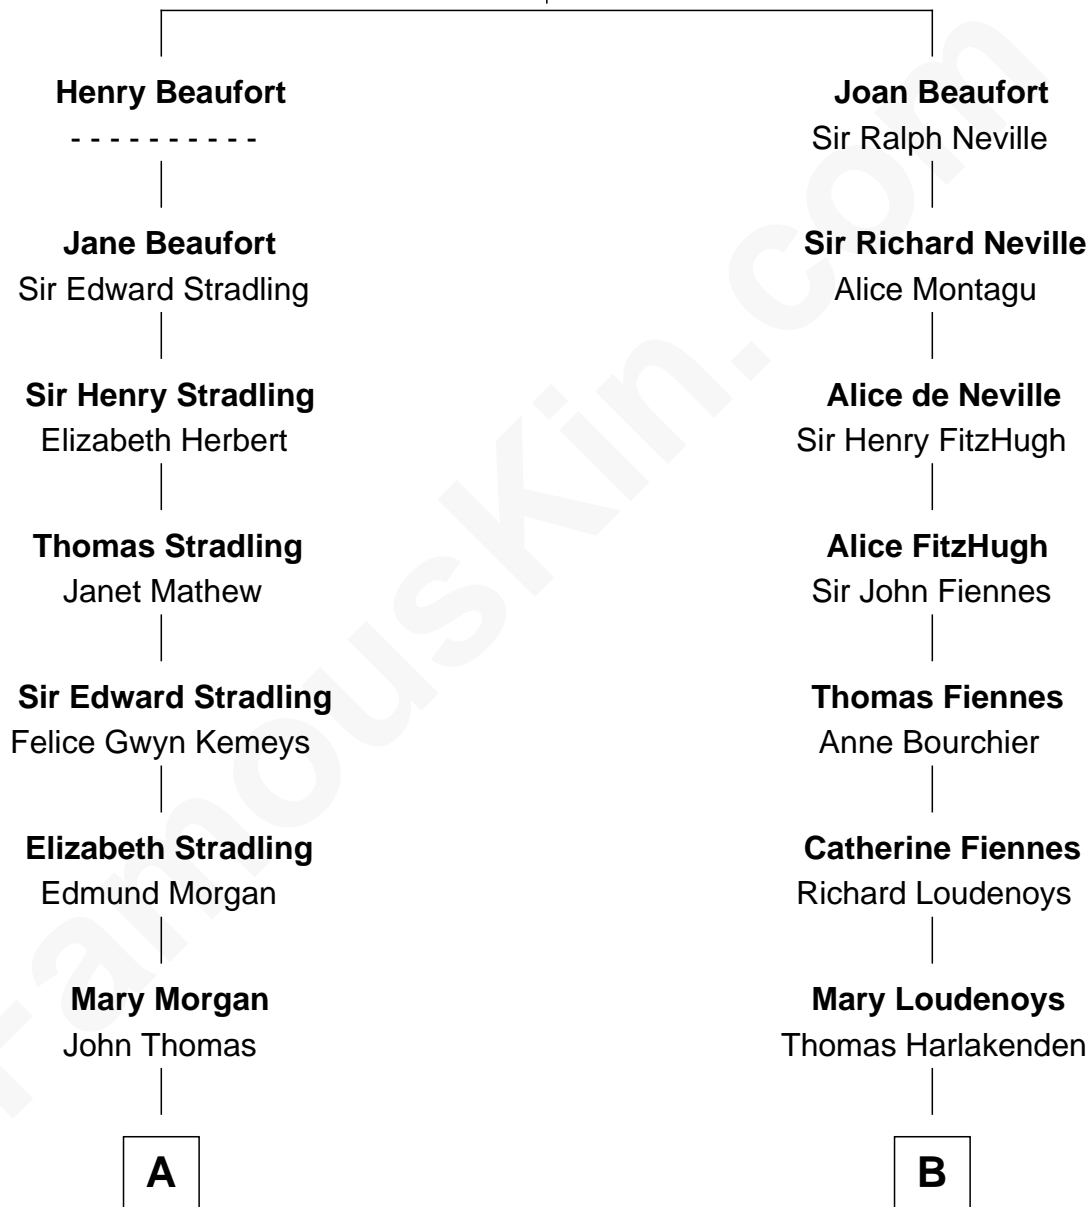

FamousKin.com

Relationship Chart of

Sally Ride

1st American Woman in Space

19th cousin 1 time removed of

Ali Wentworth

TV Actress and Comedienne

John of Gaunt
Katherine Roet

C

Charles Everroad Richardson

Blanche Gibson

Jennie Mae Richardson

Thomas Vernam Ride

Dale Burdell Ride

Carol Joyce Anderson

Sally Ride