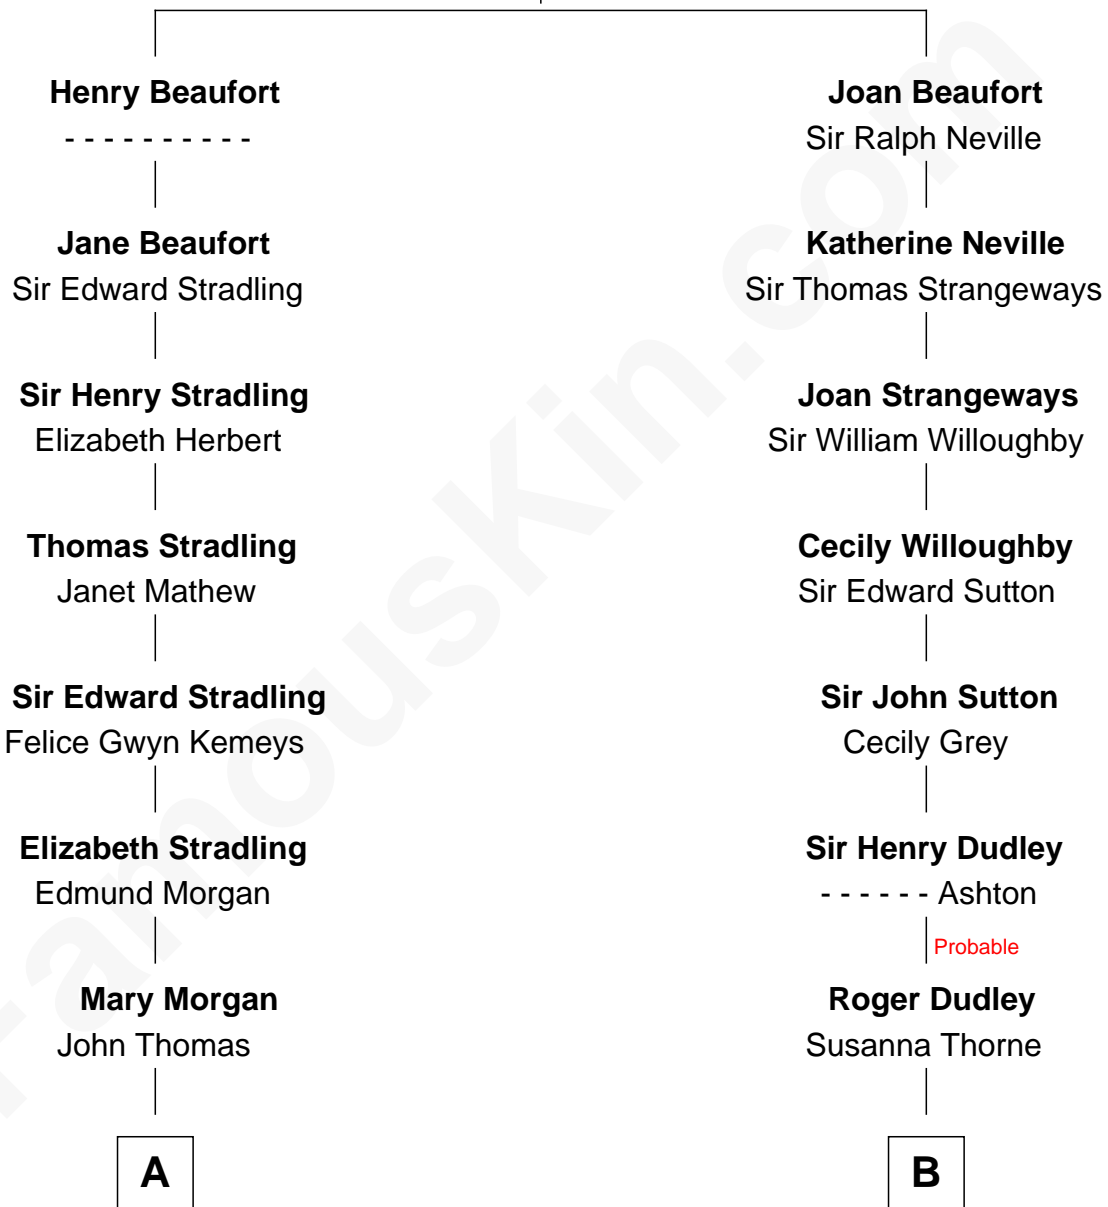

## Relationship Chart of Sally Ride

*1st American Woman in Space*

13th cousin 7 times removed of

**William Woodbridge**  
*2nd Governor of Michigan*

**John of Gaunt**  
Katherine Roet

**C**

Charles Everroad Richardson

Blanche Gibson

Jennie Mae Richardson

Thomas Vernam Ride

Dale Burdell Ride

Carol Joyce Anderson

Sally Ride

*1st American Woman in Space*

FamousKin.com