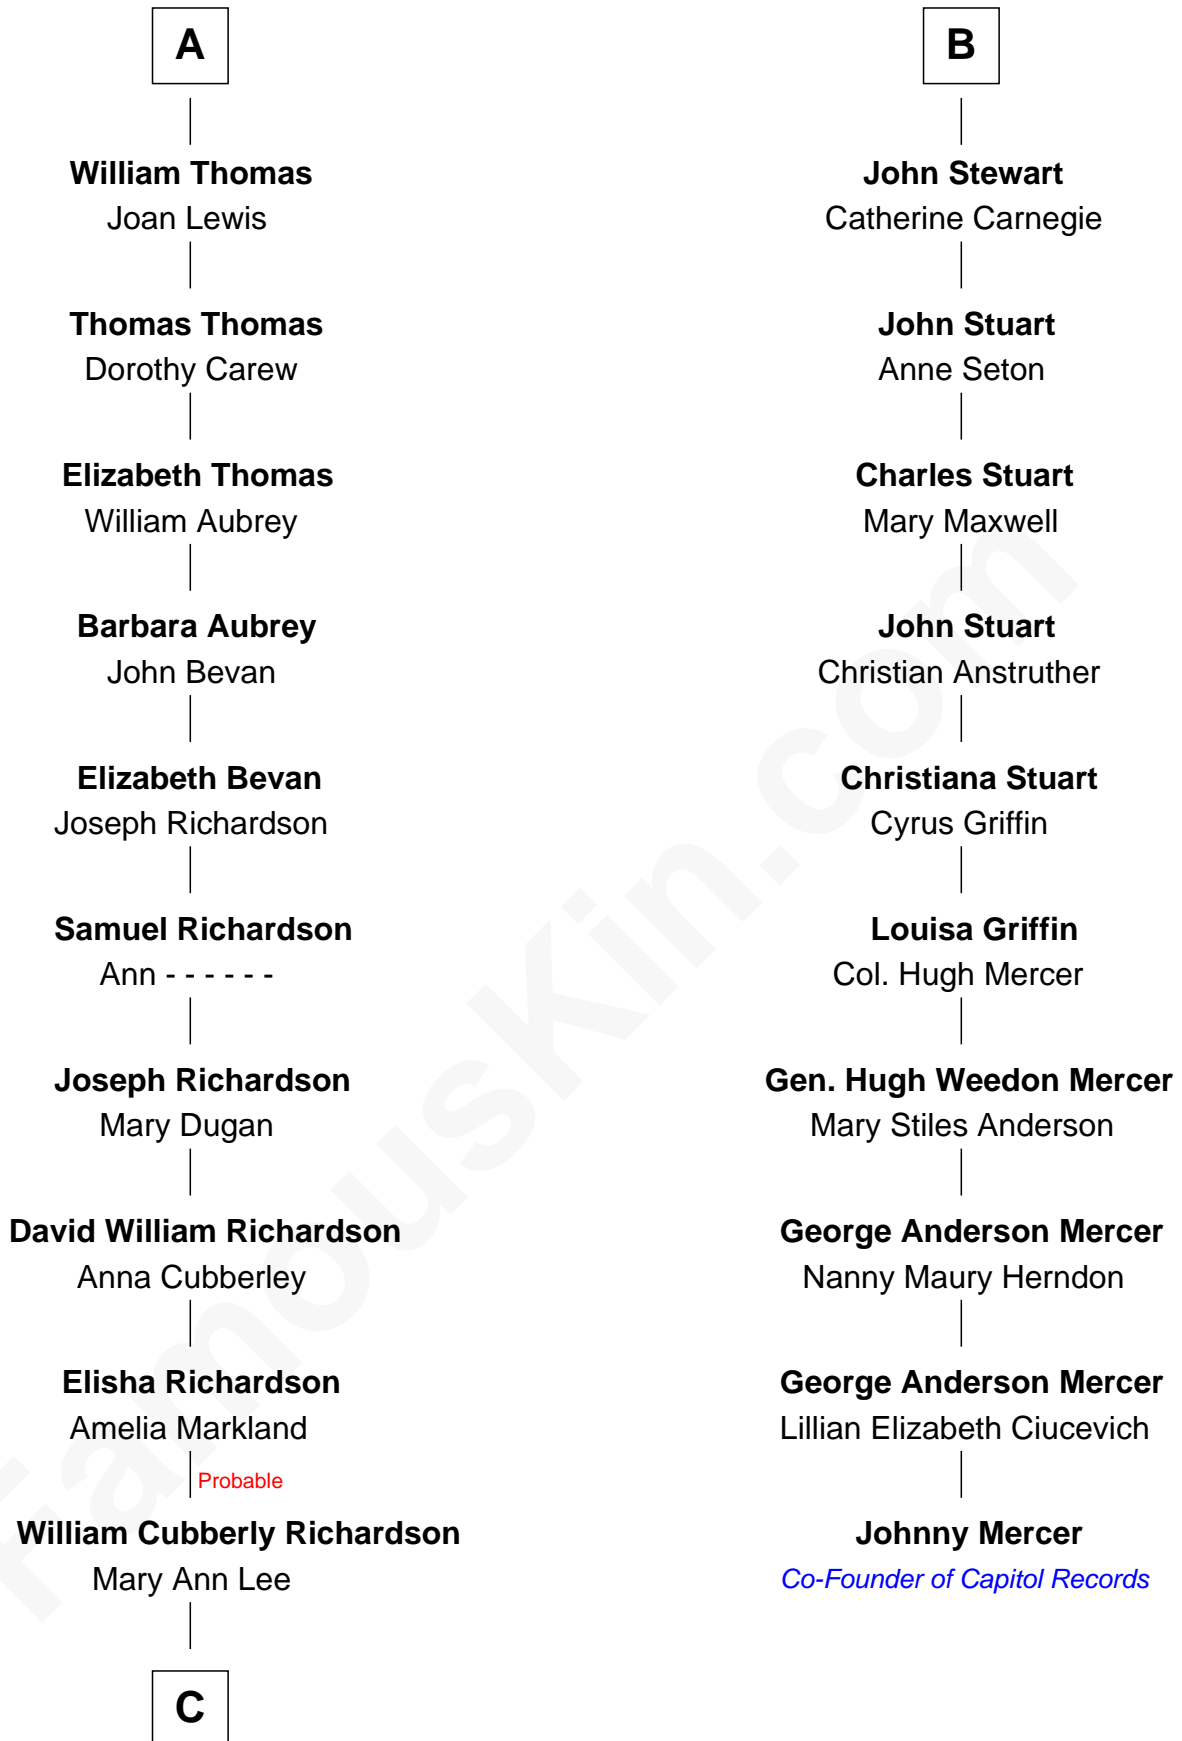

## Relationship Chart of

### Sally Ride

*1st American Woman in Space*

**16th cousin 4 times removed of**

**Johnny Mercer**

*Songwriter and Co-Founder of Capitol Records*

**C**

Charles Everroad Richardson

Blanche Gibson

Jennie Mae Richardson

Thomas Vernam Ride

Dale Burdell Ride

Carol Joyce Anderson

Sally Ride

*1st American Woman in Space*

FamousKin.com