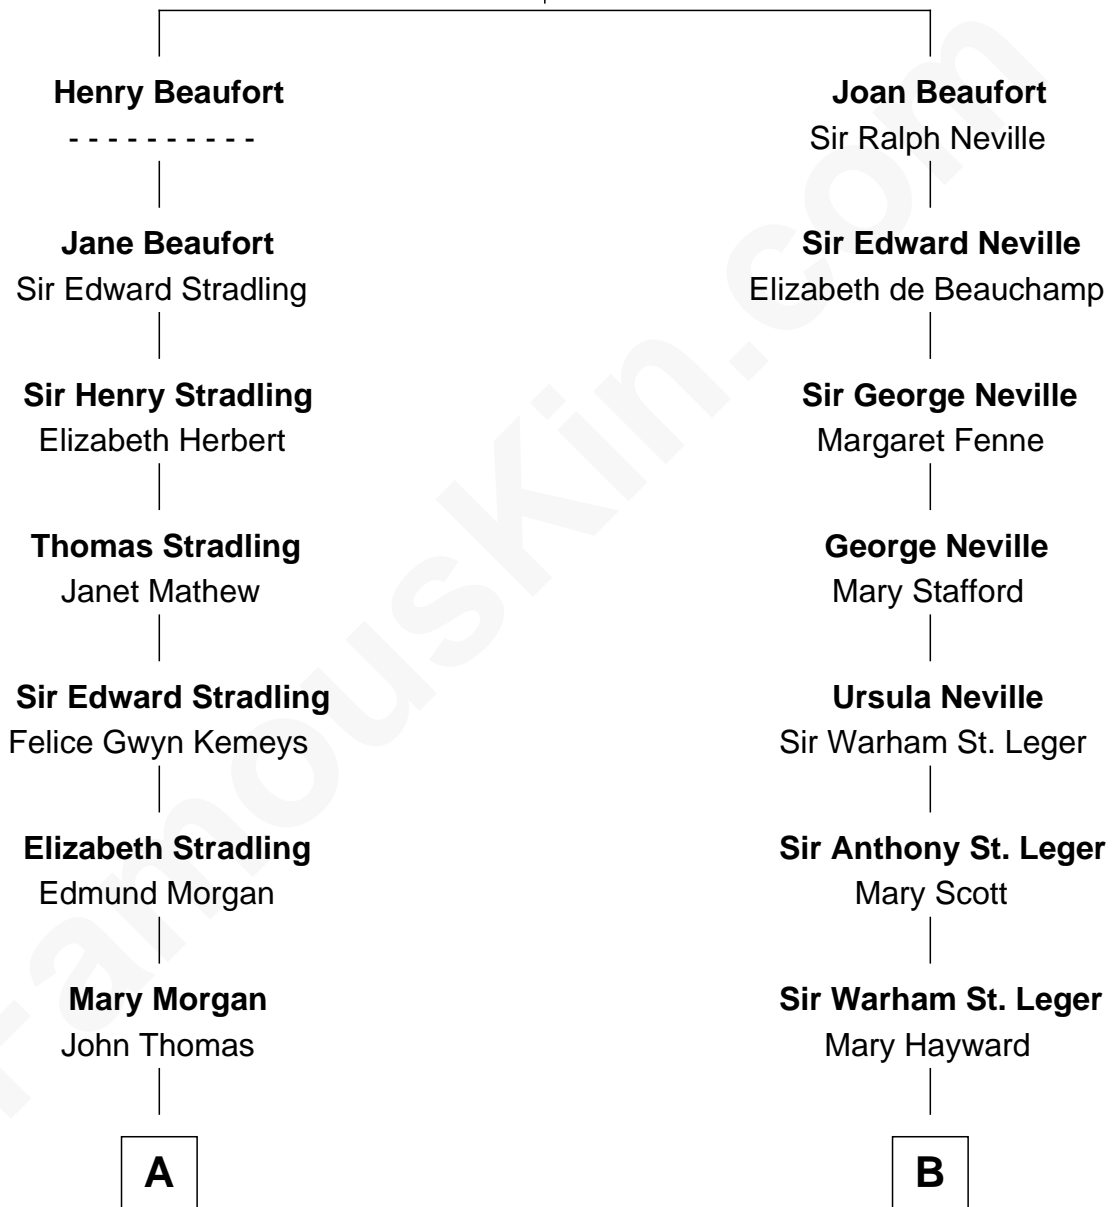

## Relationship Chart of

### Sally Ride

*1st American Woman in Space*

16th cousin 4 times removed of

**Admiral Richard Byrd**  
*Polar Explorer*

**John of Gaunt**  
Katherine Roet

**C**

Charles Everroad Richardson

Blanche Gibson

Jennie Mae Richardson

Thomas Vernam Ride

Dale Burdell Ride

Carol Joyce Anderson

Sally Ride

*1st American Woman in Space*

FamousKin.com