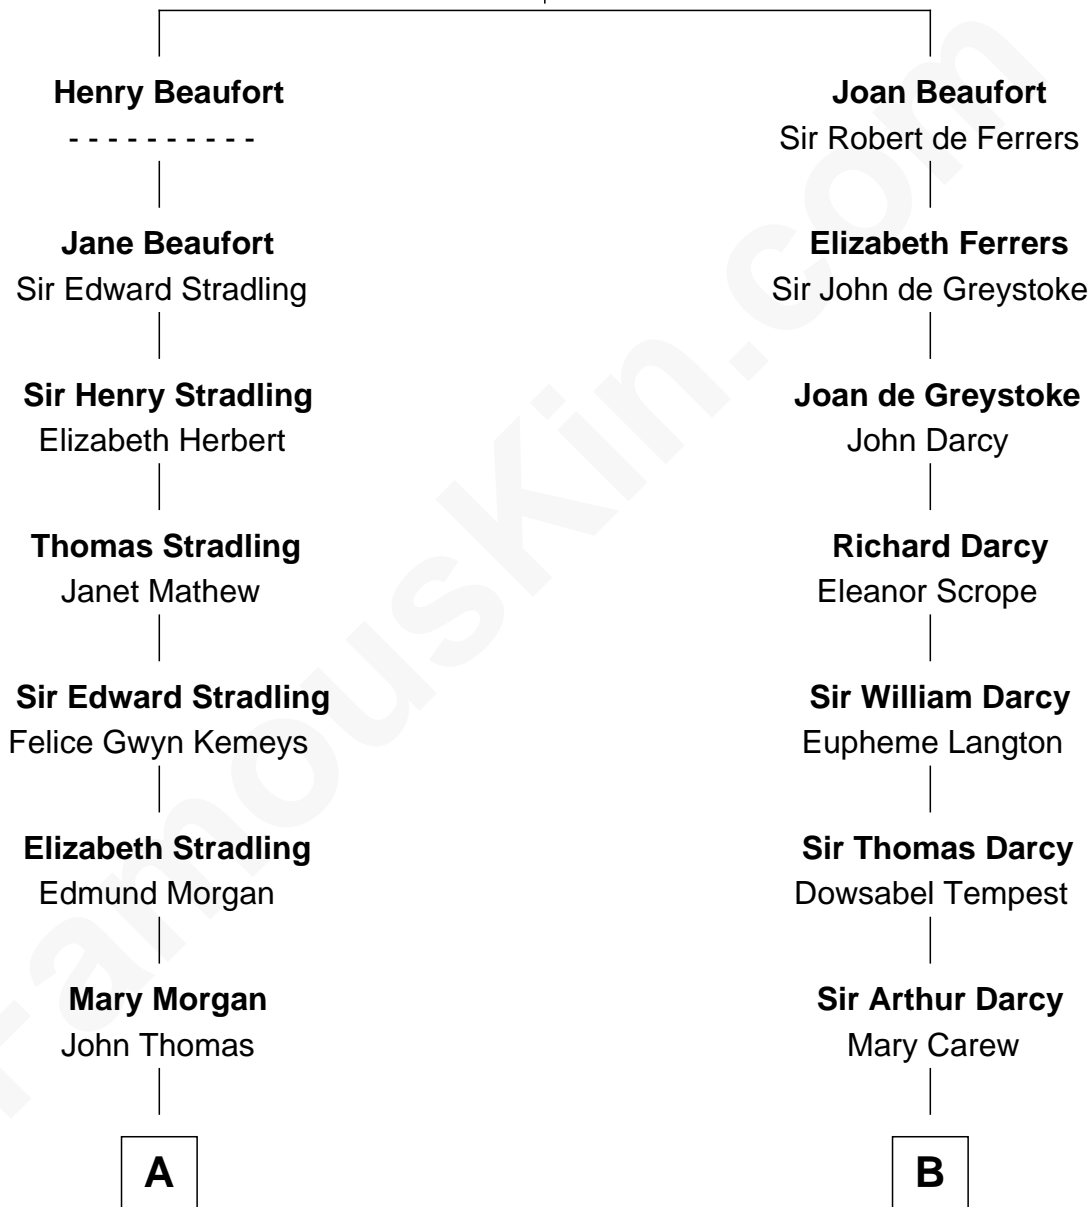

FamousKin.com

Relationship Chart of

Sally Ride

1st American Woman in Space

13th cousin 7 times removed of

Robert Treat Paine

Signer of the Declaration of Independence

John of Gaunt
Katherine Roet

C

Charles Everroad Richardson

Blanche Gibson

Jennie Mae Richardson

Thomas Vernam Ride

Dale Burdell Ride

Carol Joyce Anderson

Sally Ride

1st American Woman in Space

FamousKin.com