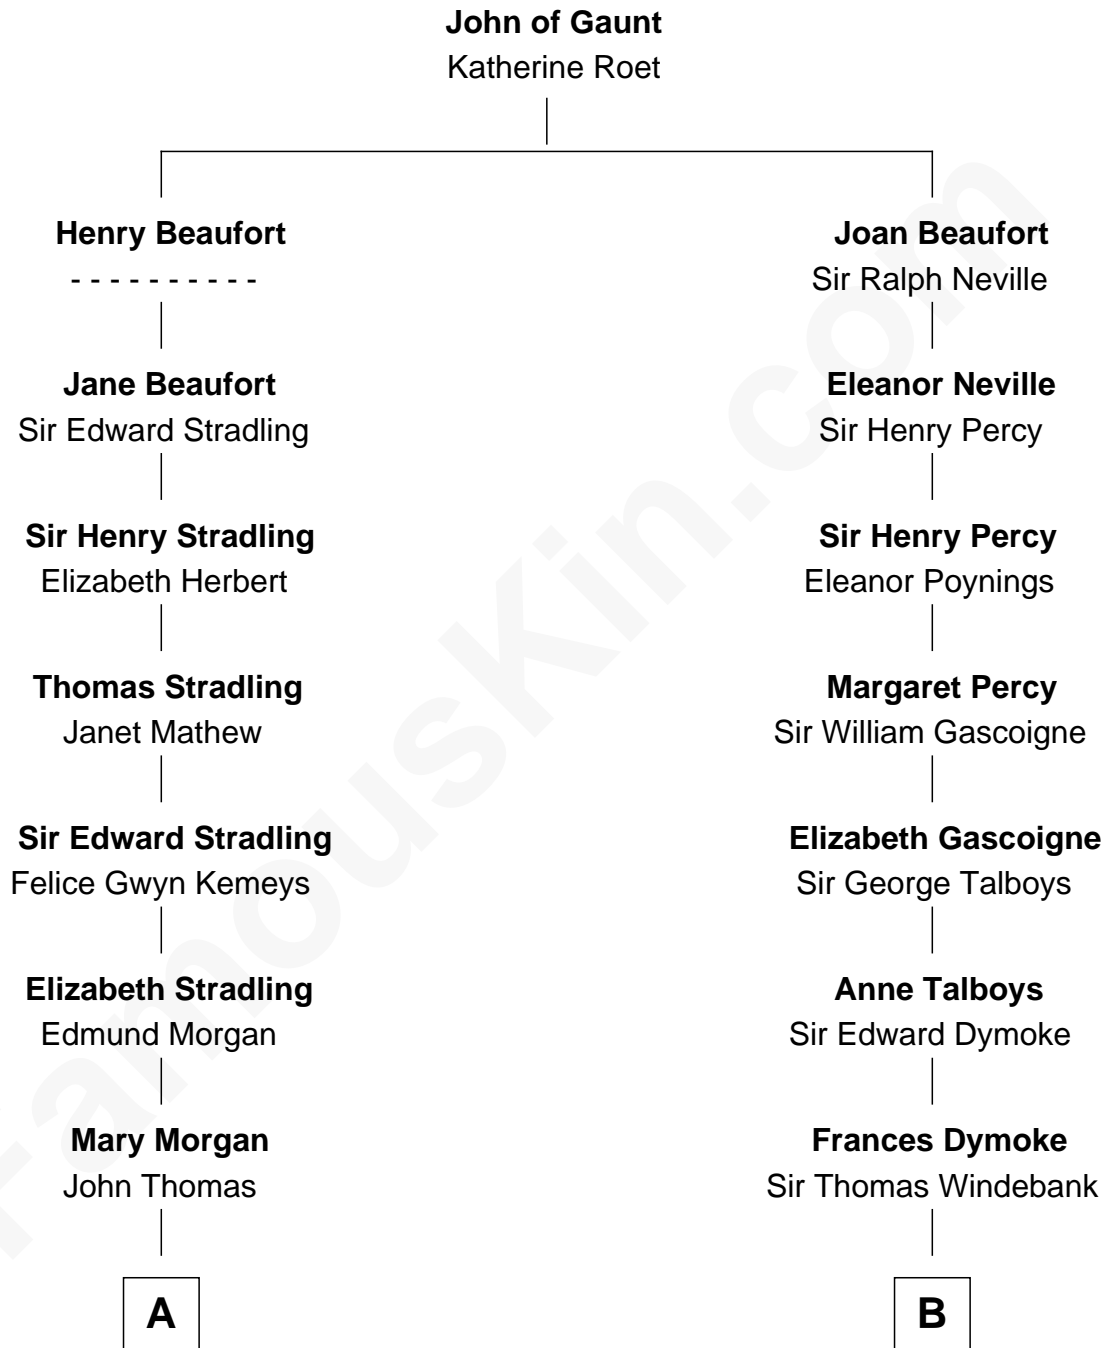

FamousKin.com

Relationship Chart of

Sally Ride

1st American Woman in Space

12th cousin 8 times removed of

Thomas Nelson

Signer of the Declaration of Independence

C

Charles Everroad Richardson

Blanche Gibson

Jennie Mae Richardson

Thomas Vernam Ride

Dale Burdell Ride

Carol Joyce Anderson

Sally Ride

1st American Woman in Space