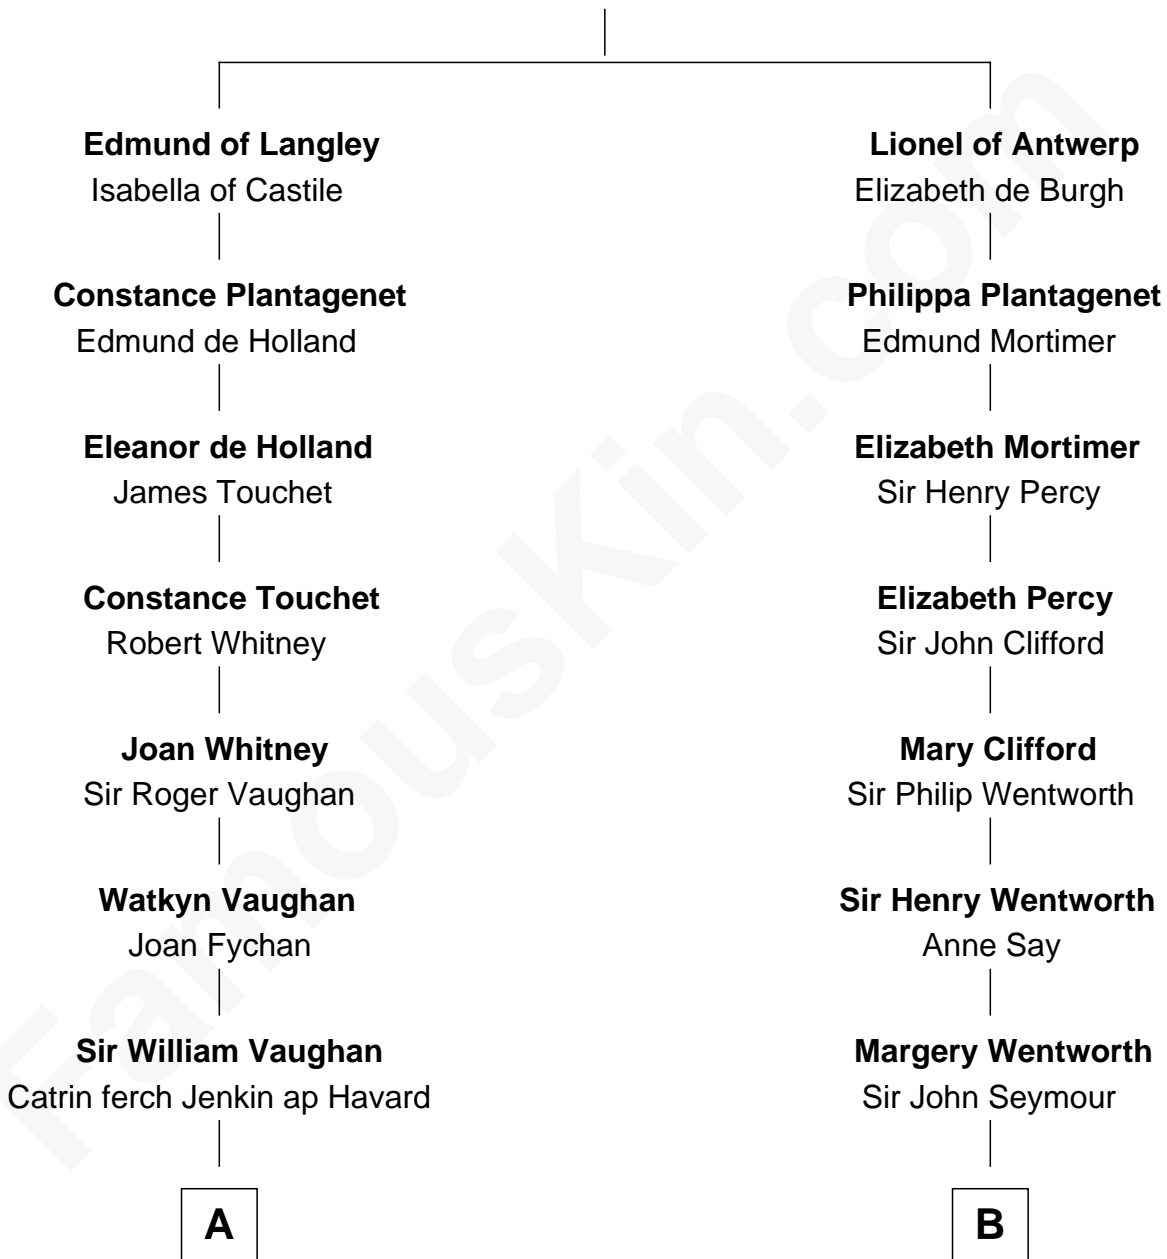

FamousKin.com

Relationship Chart of

Sally Ride

1st American Woman in Space

13th cousin 8 times removed of

Caesar Rodney

Signer of the Declaration of Independence

Edward III, King of England

Philippa of Hainault

C

|
William Cubberly Richardson

Mary Ann Lee

|
Charles Everroad Richardson

Blanche Gibson

|
Jennie Mae Richardson

Thomas Vernam Ride

|
Dale Burdell Ride

Carol Joyce Anderson

|
Sally Ride

1st American Woman in Space

FamousKin.com