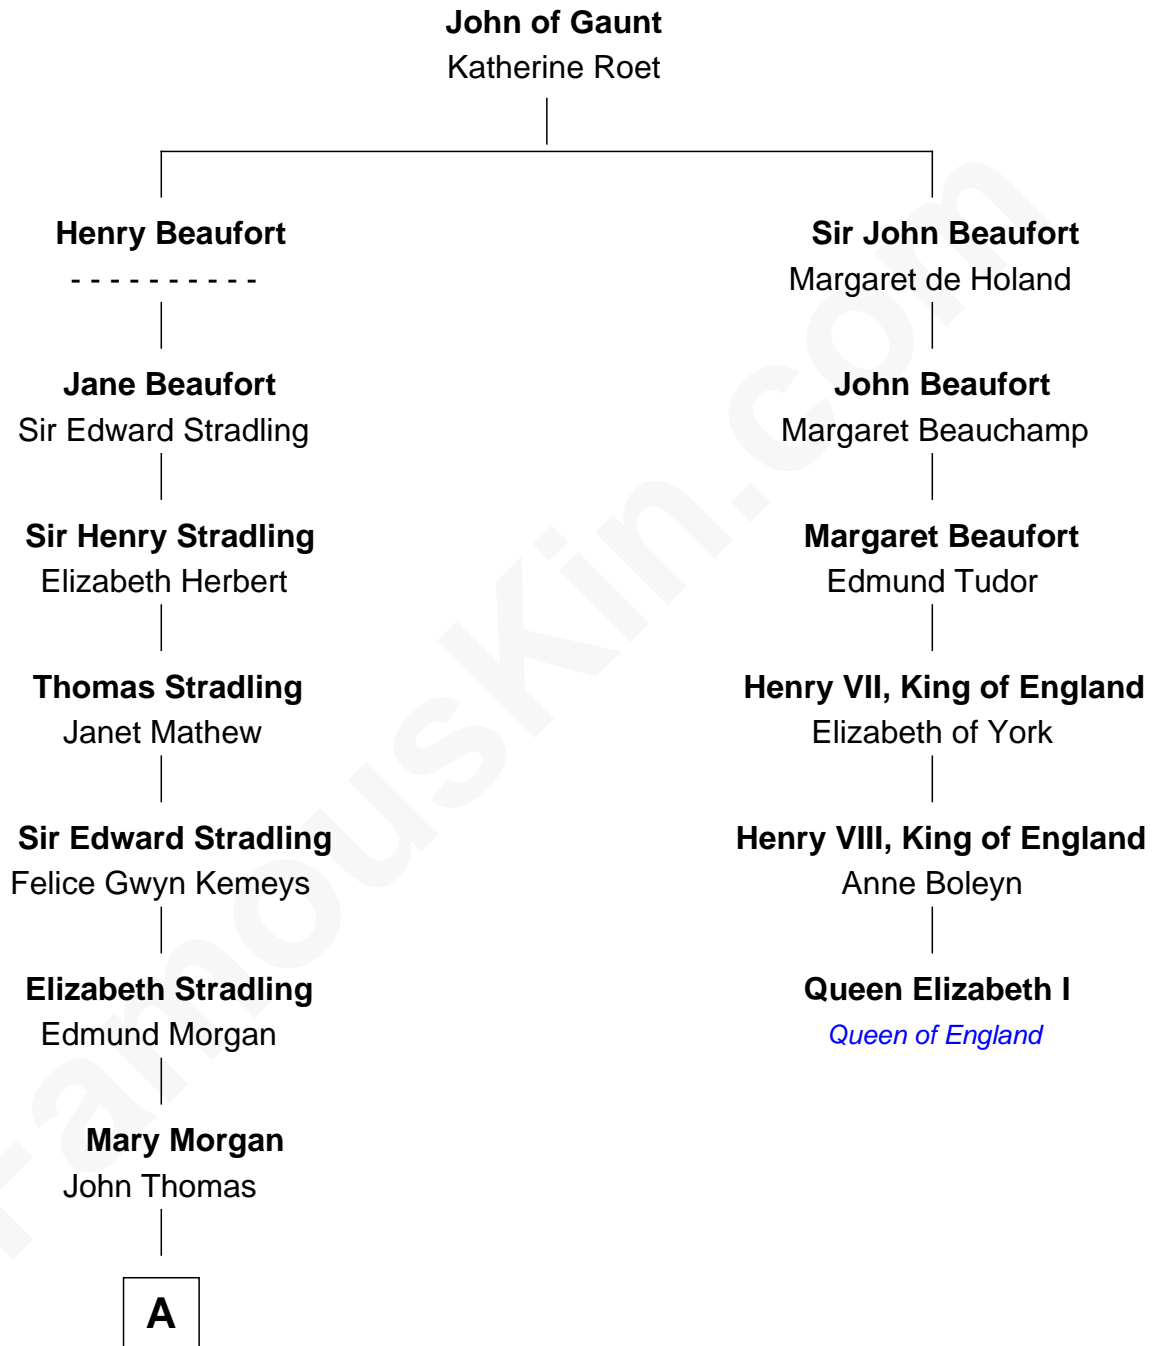

FamousKin.com

Relationship Chart of

Sally Ride

1st American Woman in Space

5th cousin 15 times removed of

Queen Elizabeth I

Queen of England

B

Charles Everroad Richardson

Blanche Gibson

Jennie Mae Richardson

Thomas Vernam Ride

Dale Burdell Ride

Carol Joyce Anderson

Sally Ride

1st American Woman in Space