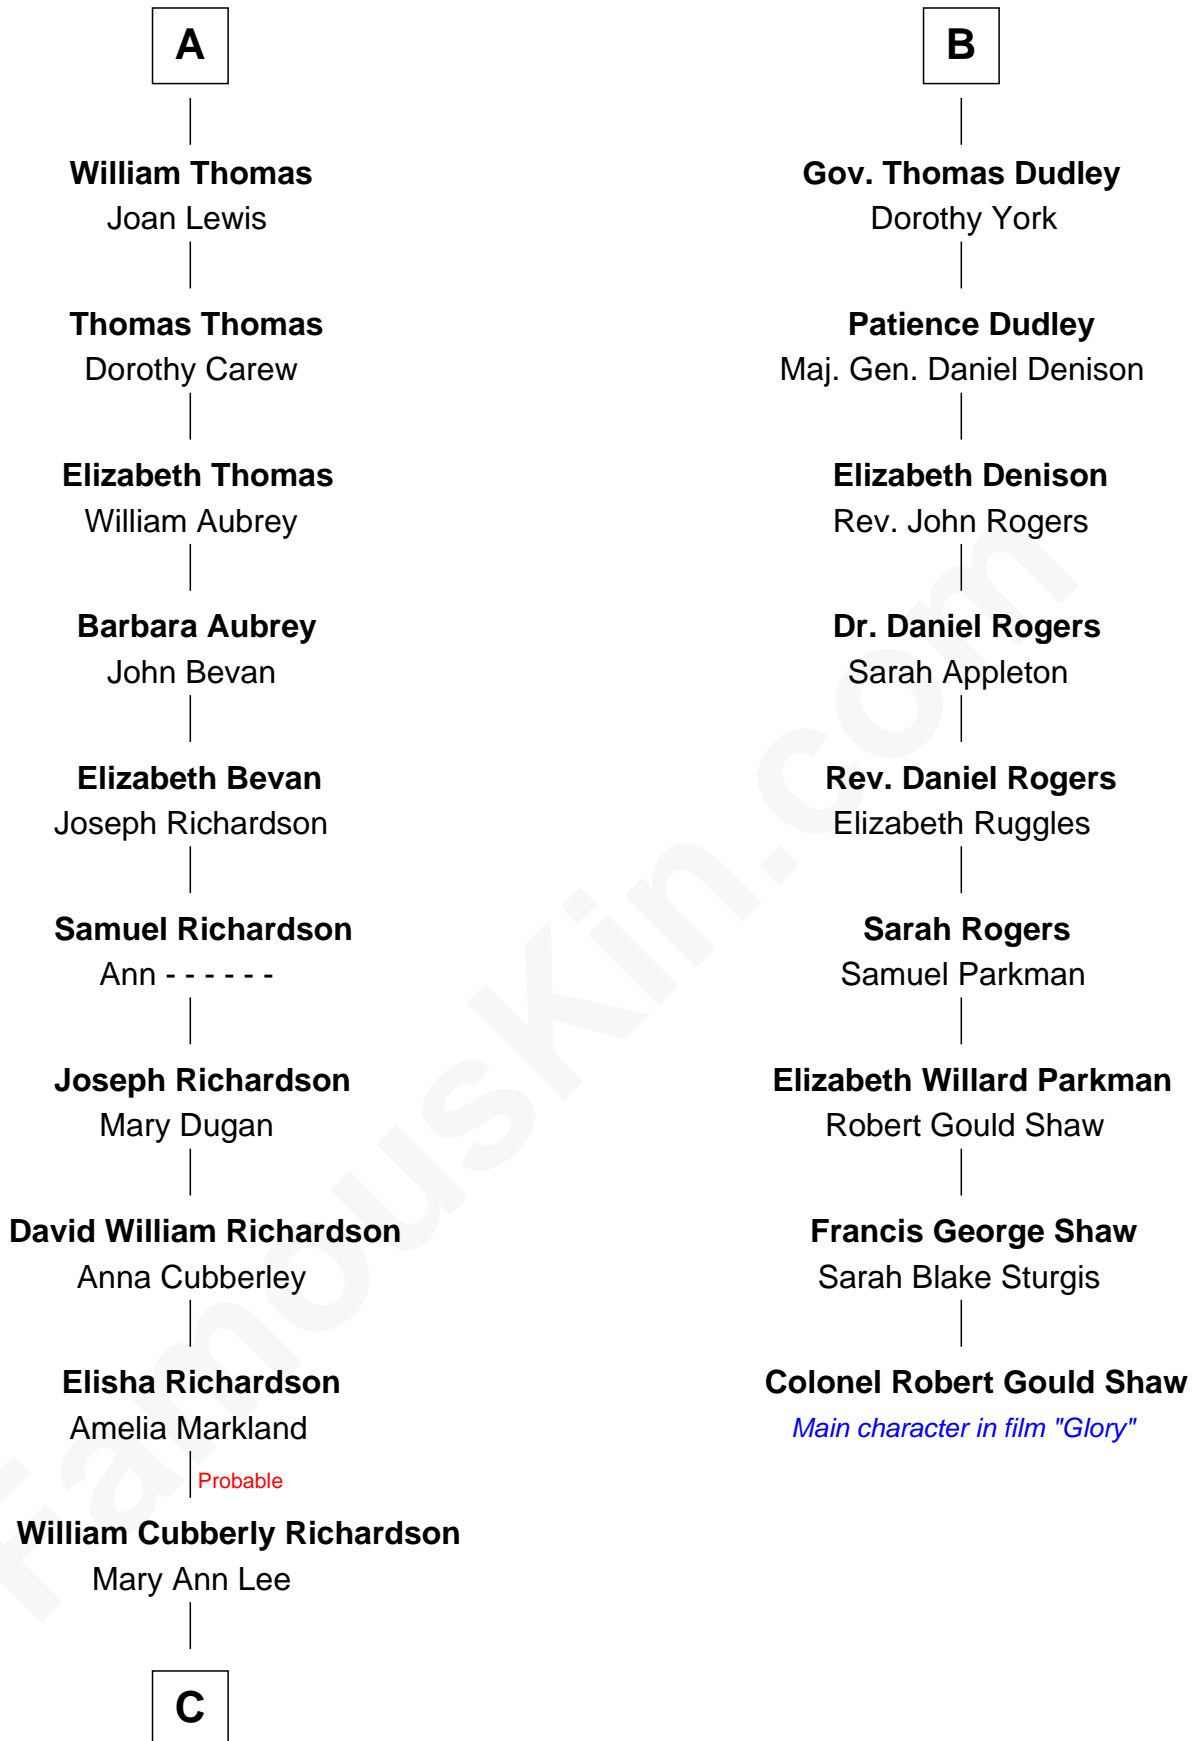

FamousKin.com

Relationship Chart of

Sally Ride

1st American Woman in Space

15th cousin 5 times removed of

Colonel Robert Gould Shaw

U.S. Civil War leader of film "Glory" fame

C

Charles Everroad Richardson

Blanche Gibson

Jennie Mae Richardson

Thomas Vernam Ride

Dale Burdell Ride

Carol Joyce Anderson

Sally Ride

1st American Woman in Space