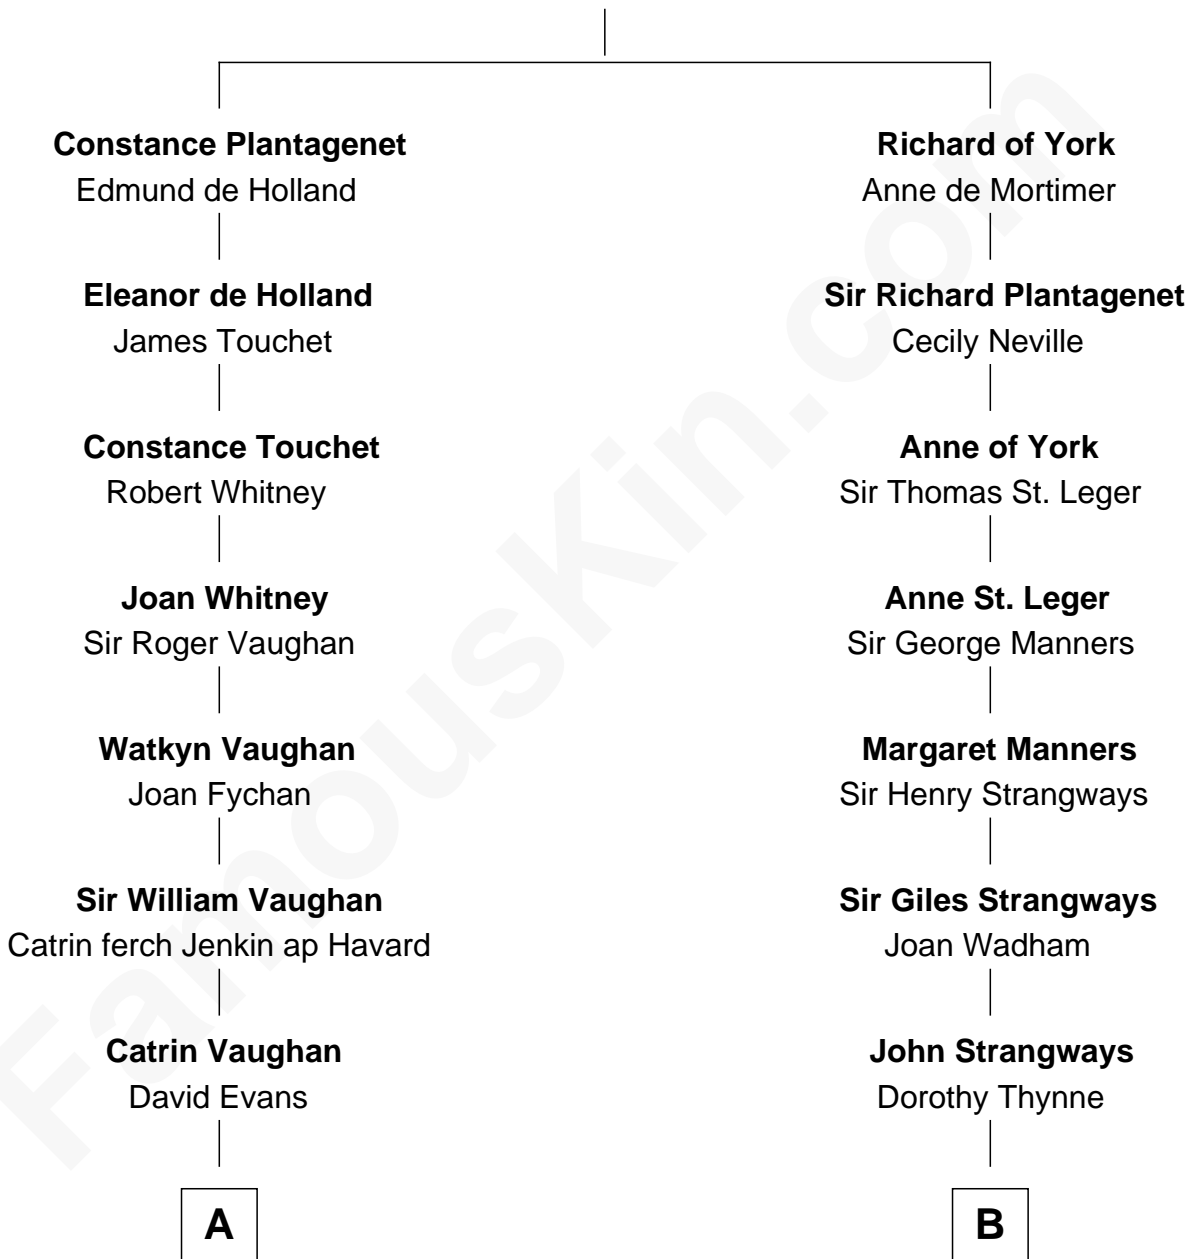

## Relationship Chart of

### Sally Ride

1st American Woman in Space

16th cousin 4 times removed of

**Steve McQueen**

Movie Actor

**Edmund of Langley**

Isabella of Castile

**C**

Charles Everroad Richardson

Blanche Gibson

Jennie Mae Richardson

Thomas Vernam Ride

Dale Burdell Ride

Carol Joyce Anderson

**Sally Ride**

*1st American Woman in Space*