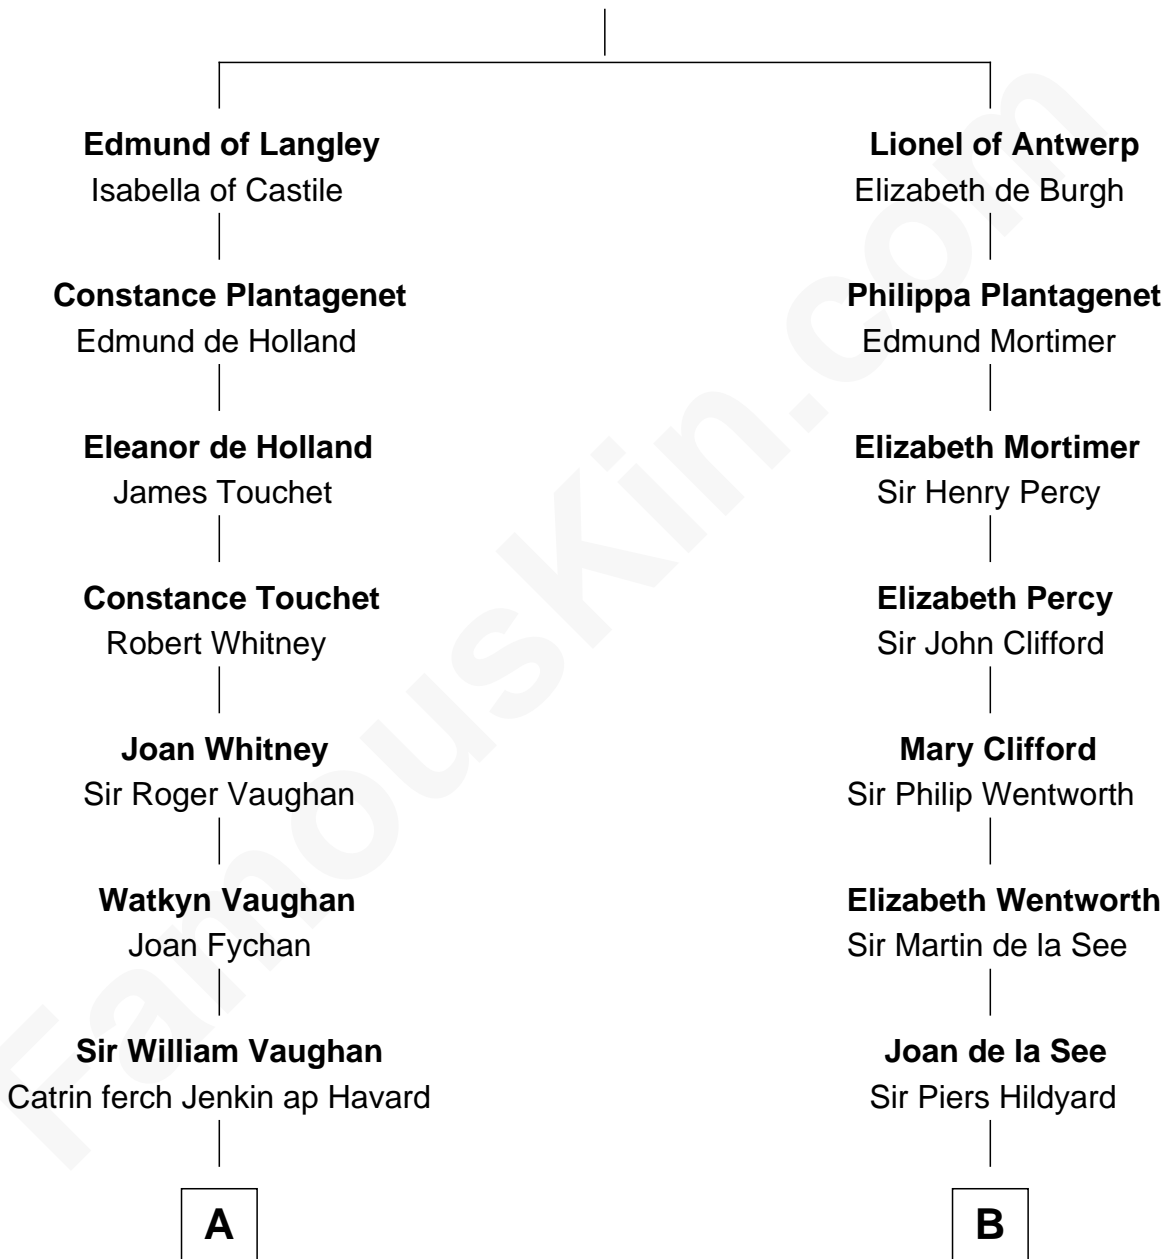

FamousKin.com Relationship Chart of

Sally Ride

1st American Woman in Space

20th cousin 1 time removed of

Roy Rogers

Cowboy movie actor and singer

Edward III, King of England

Philippa of Hainault

C

William Cubberly Richardson

Mary Ann Lee

Charles Everroad Richardson

Blanche Gibson

Jennie Mae Richardson

Thomas Vernam Ride

Dale Burdell Ride

Carol Joyce Anderson

Sally Ride

1st American Woman in Space

D

Jacintha Kibbe

William Womack

Archer Womack

Patricia Adeline Hatchett