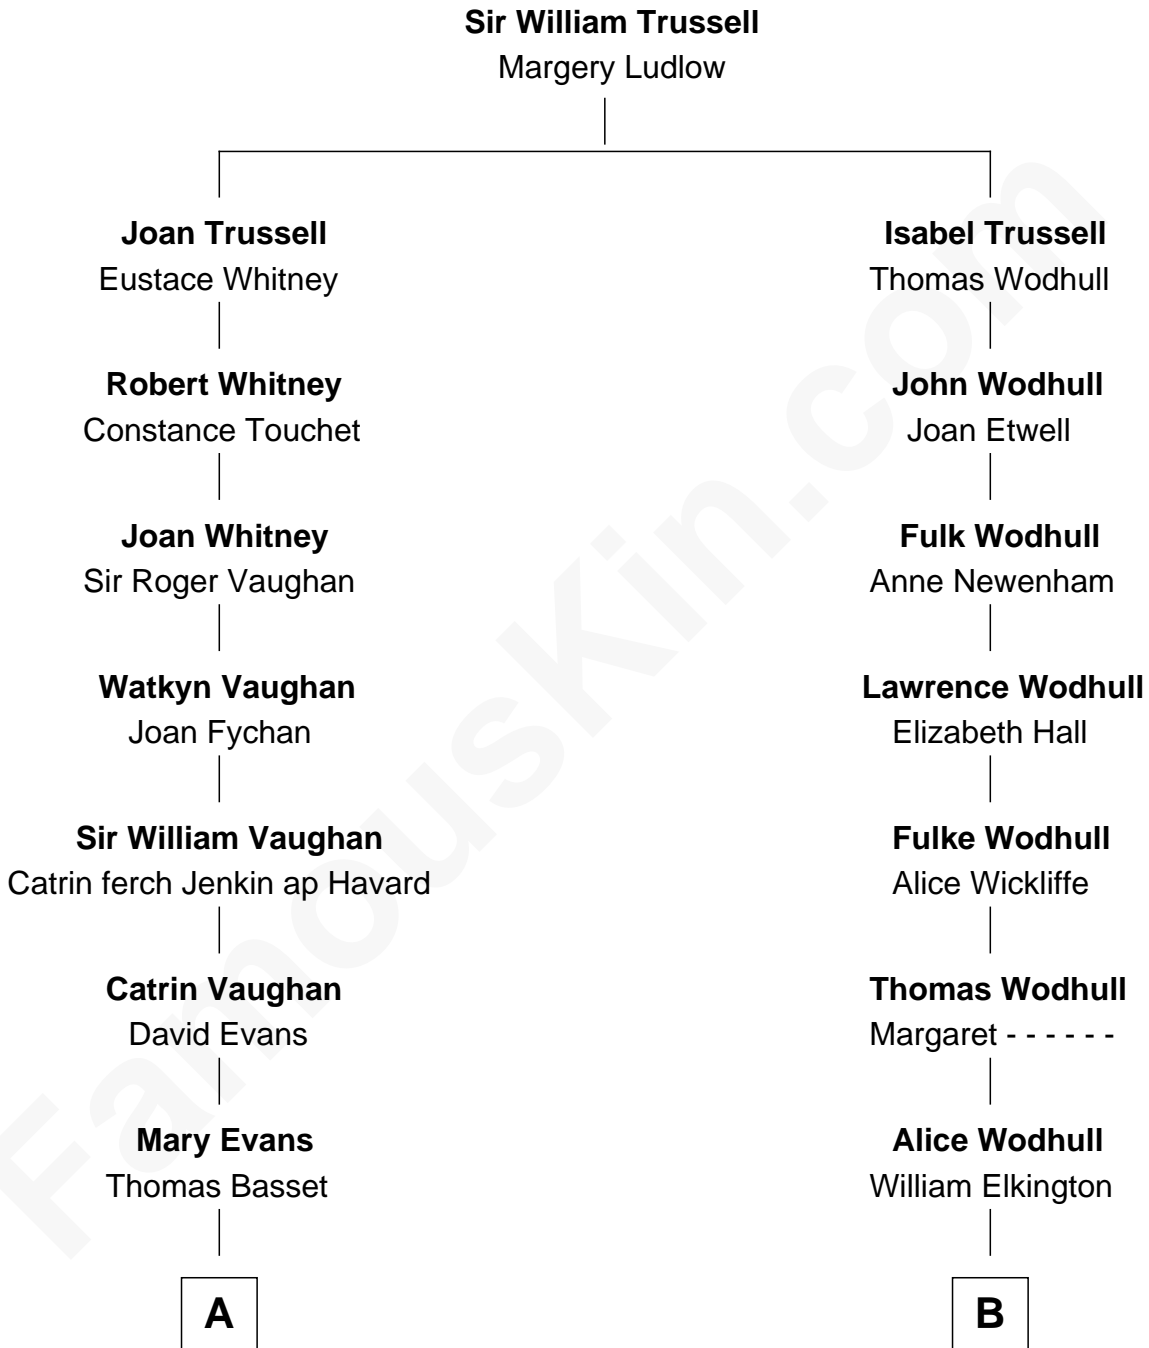

FamousKin.com

Relationship Chart of

Sally Ride

1st American Woman in Space

17th cousin 2 times removed of

Barbara (Pierce) Bush

First Lady of President George H.W. Bush

C

—
Jennie Mae Richardson

Thomas Vernam Ride

—
Dale Burdell Ride

Carol Joyce Anderson

—
Sally Ride

1st American Woman in Space

FamousKin.com