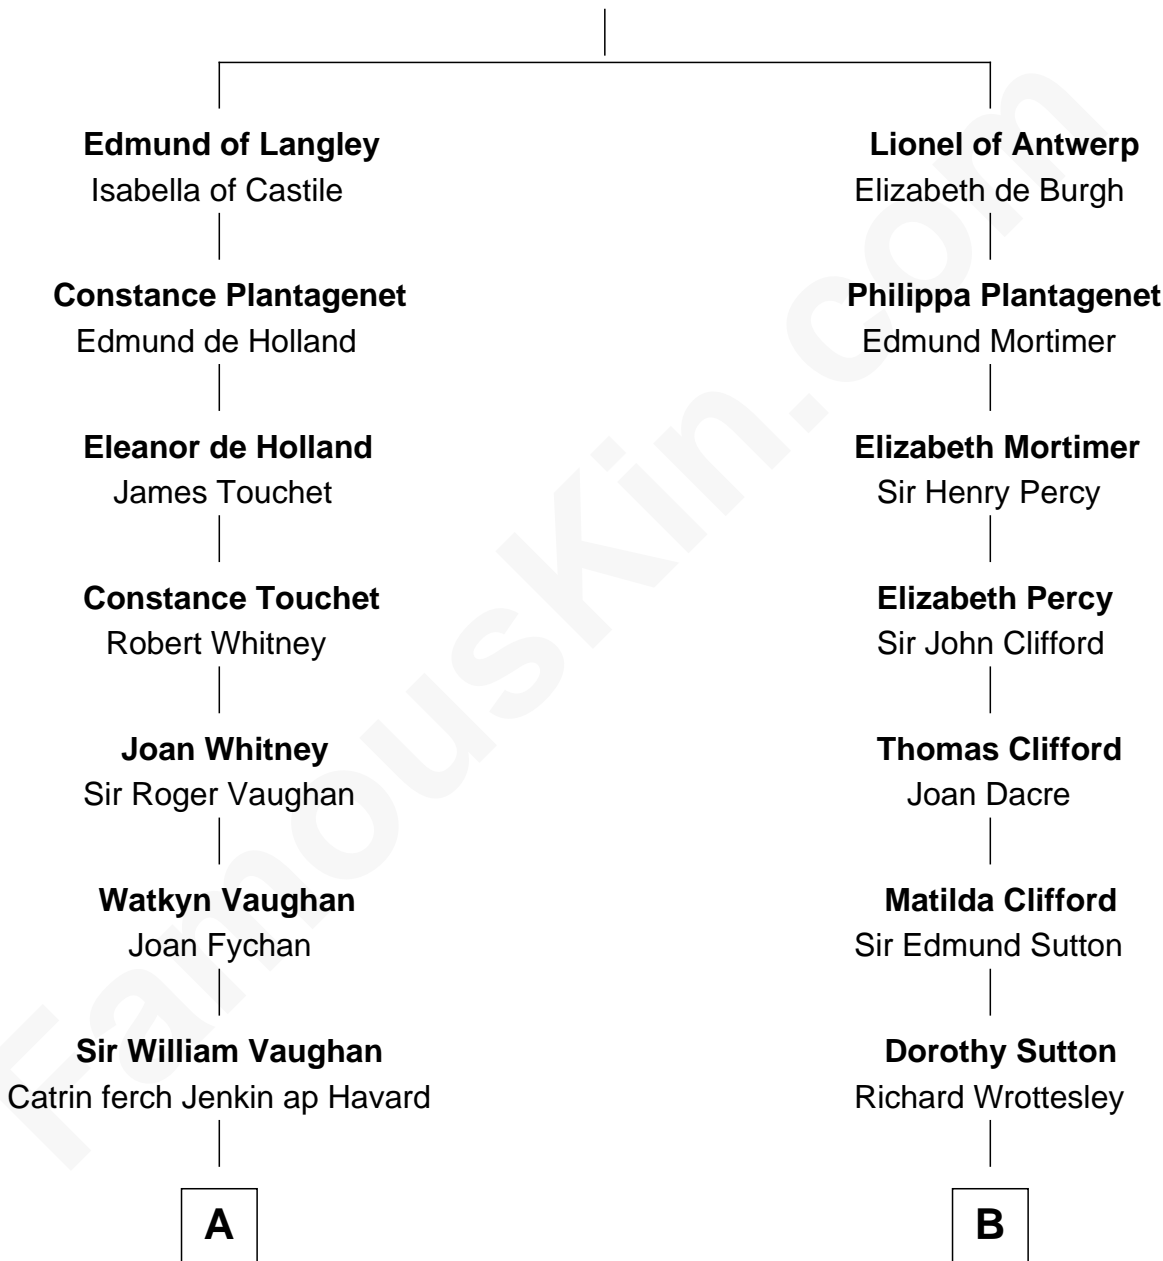

## Sally Ride

1st American Woman in Space

11th cousin 10 times removed of

## Richard More

(c1614 - c1696) Mayflower passenger 1620

MAYFLOWER

### Edward III, King of England

Philippa of Hainault

**C**

William Cubberly Richardson

Mary Ann Lee

Charles Everroad Richardson

Blanche Gibson

Jennie Mae Richardson

Thomas Vernam Ride

Dale Burdell Ride

Carol Joyce Anderson

**Sally Ride**

*1st American Woman in Space*