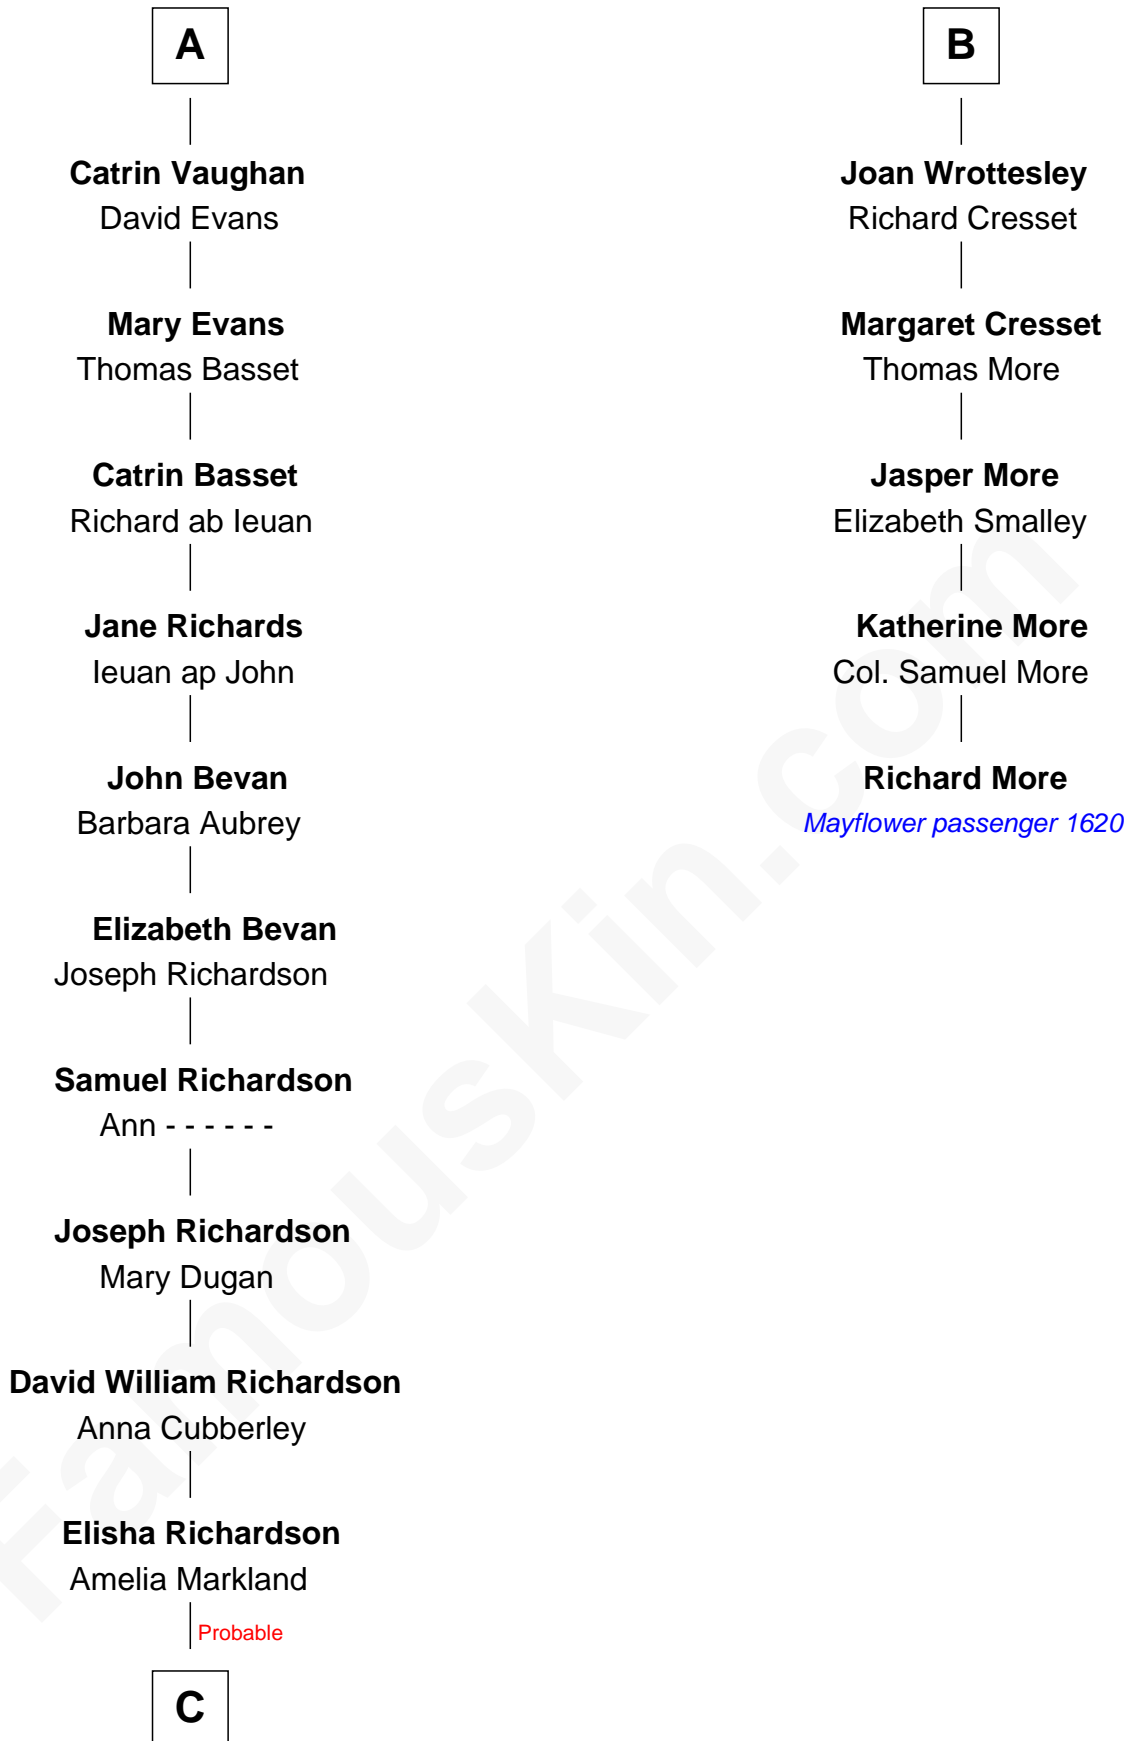

## Sally Ride

1st American Woman in Space

11th cousin 10 times removed of

## Richard More

(c1614 - c1696) Mayflower passenger 1620

MAYFLOWER

### Edward III, King of England

Philippa of Hainault

**C**

William Cubberly Richardson

Mary Ann Lee

Charles Everroad Richardson

Blanche Gibson

Jennie Mae Richardson

Thomas Vernam Ride

Dale Burdell Ride

Carol Joyce Anderson

**Sally Ride**

*1st American Woman in Space*