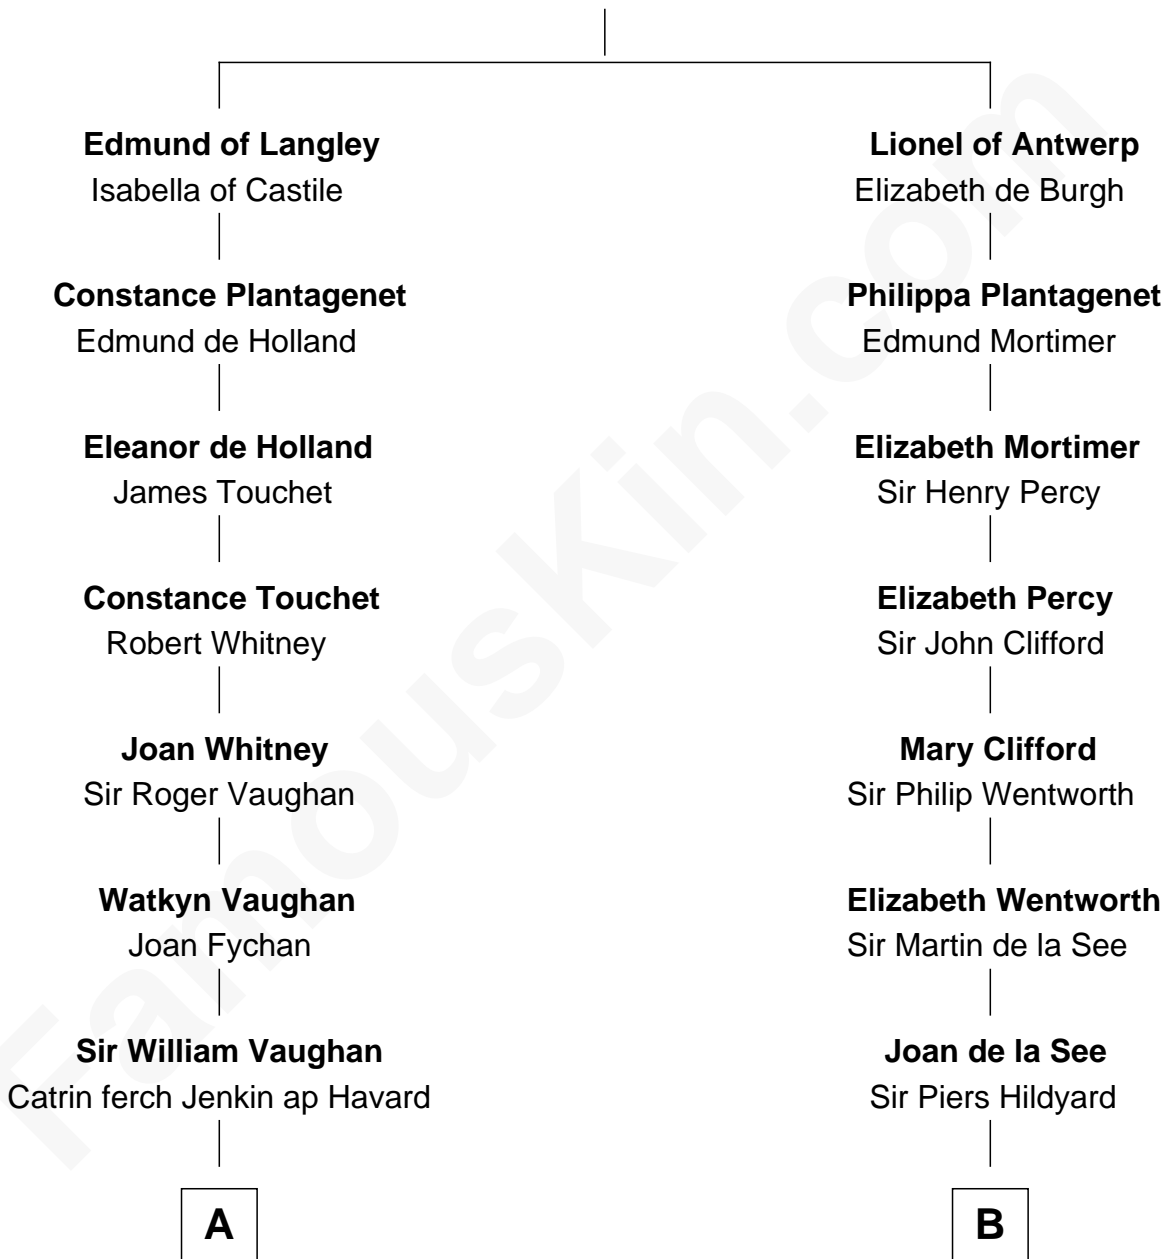

FamousKin.com

Relationship Chart of

Sally Ride

1st American Woman in Space

20th cousin 1 time removed of

Calvin Coolidge

30th U.S. President

Edward III, King of England

Philippa of Hainault

C

William Cubberly Richardson

Mary Ann Lee

Charles Everroad Richardson

Blanche Gibson

Jennie Mae Richardson

Thomas Vernam Ride

Dale Burdell Ride

Carol Joyce Anderson

Sally Ride

1st American Woman in Space

D

Sally Briggs Brown

Israel Chase Brewer

Sarah Almeda Brewer