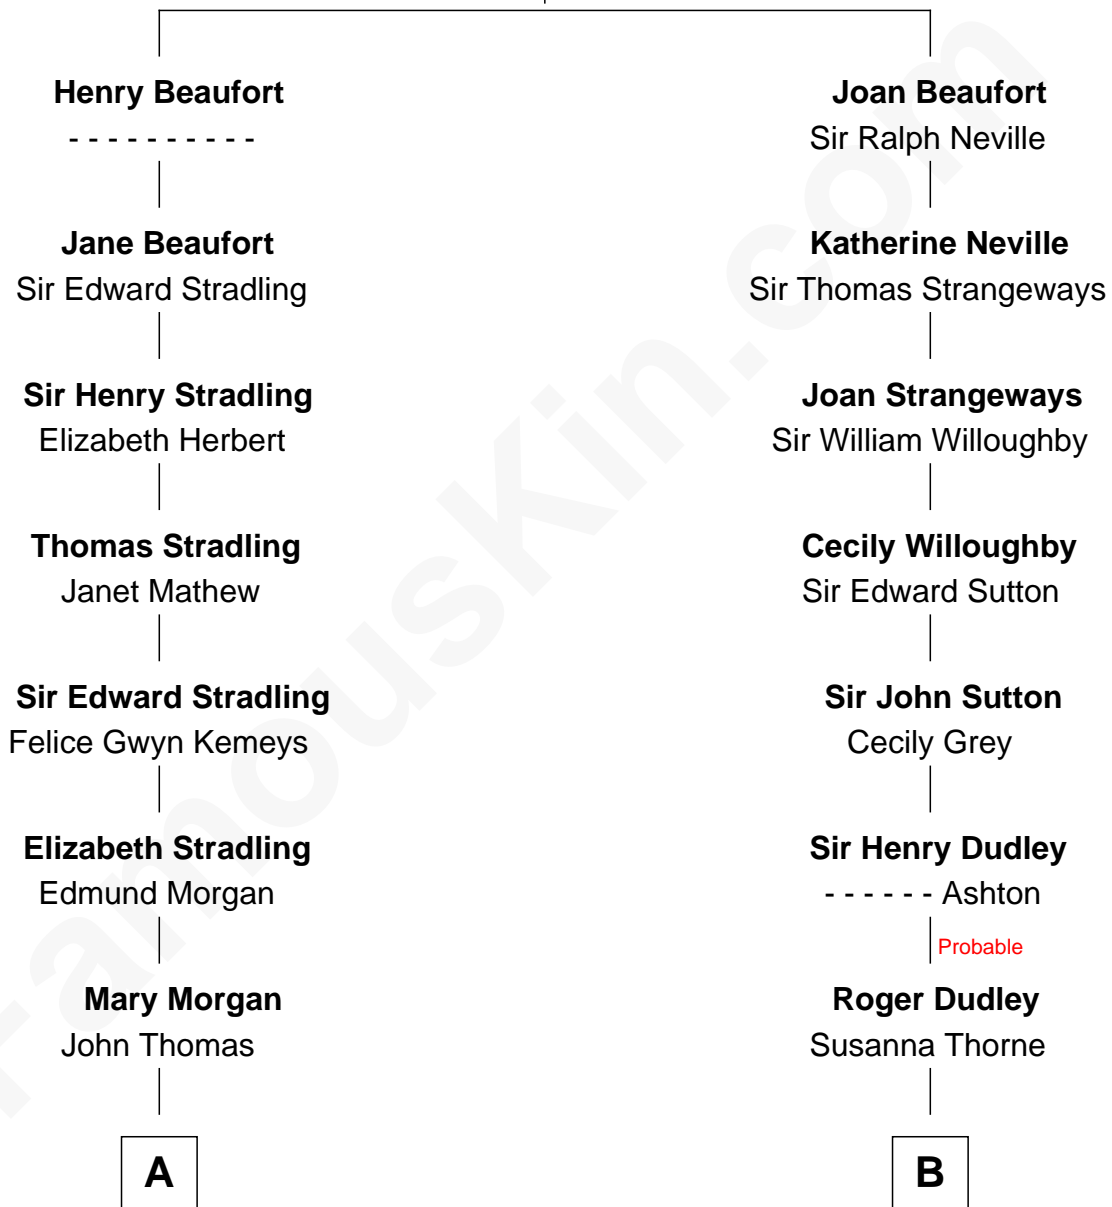

FamousKin.com

Relationship Chart of

Sally Ride

1st American Woman in Space

12th cousin 8 times removed of

Bathsheba (Ruggles) Spooner

First woman executed for murder in U.S. by non-British government

John of Gaunt
Katherine Roet

C

Charles Everroad Richardson

Blanche Gibson

Jennie Mae Richardson

Thomas Vernam Ride

Dale Burdell Ride

Carol Joyce Anderson

Sally Ride

1st American Woman in Space

FamousKin.com