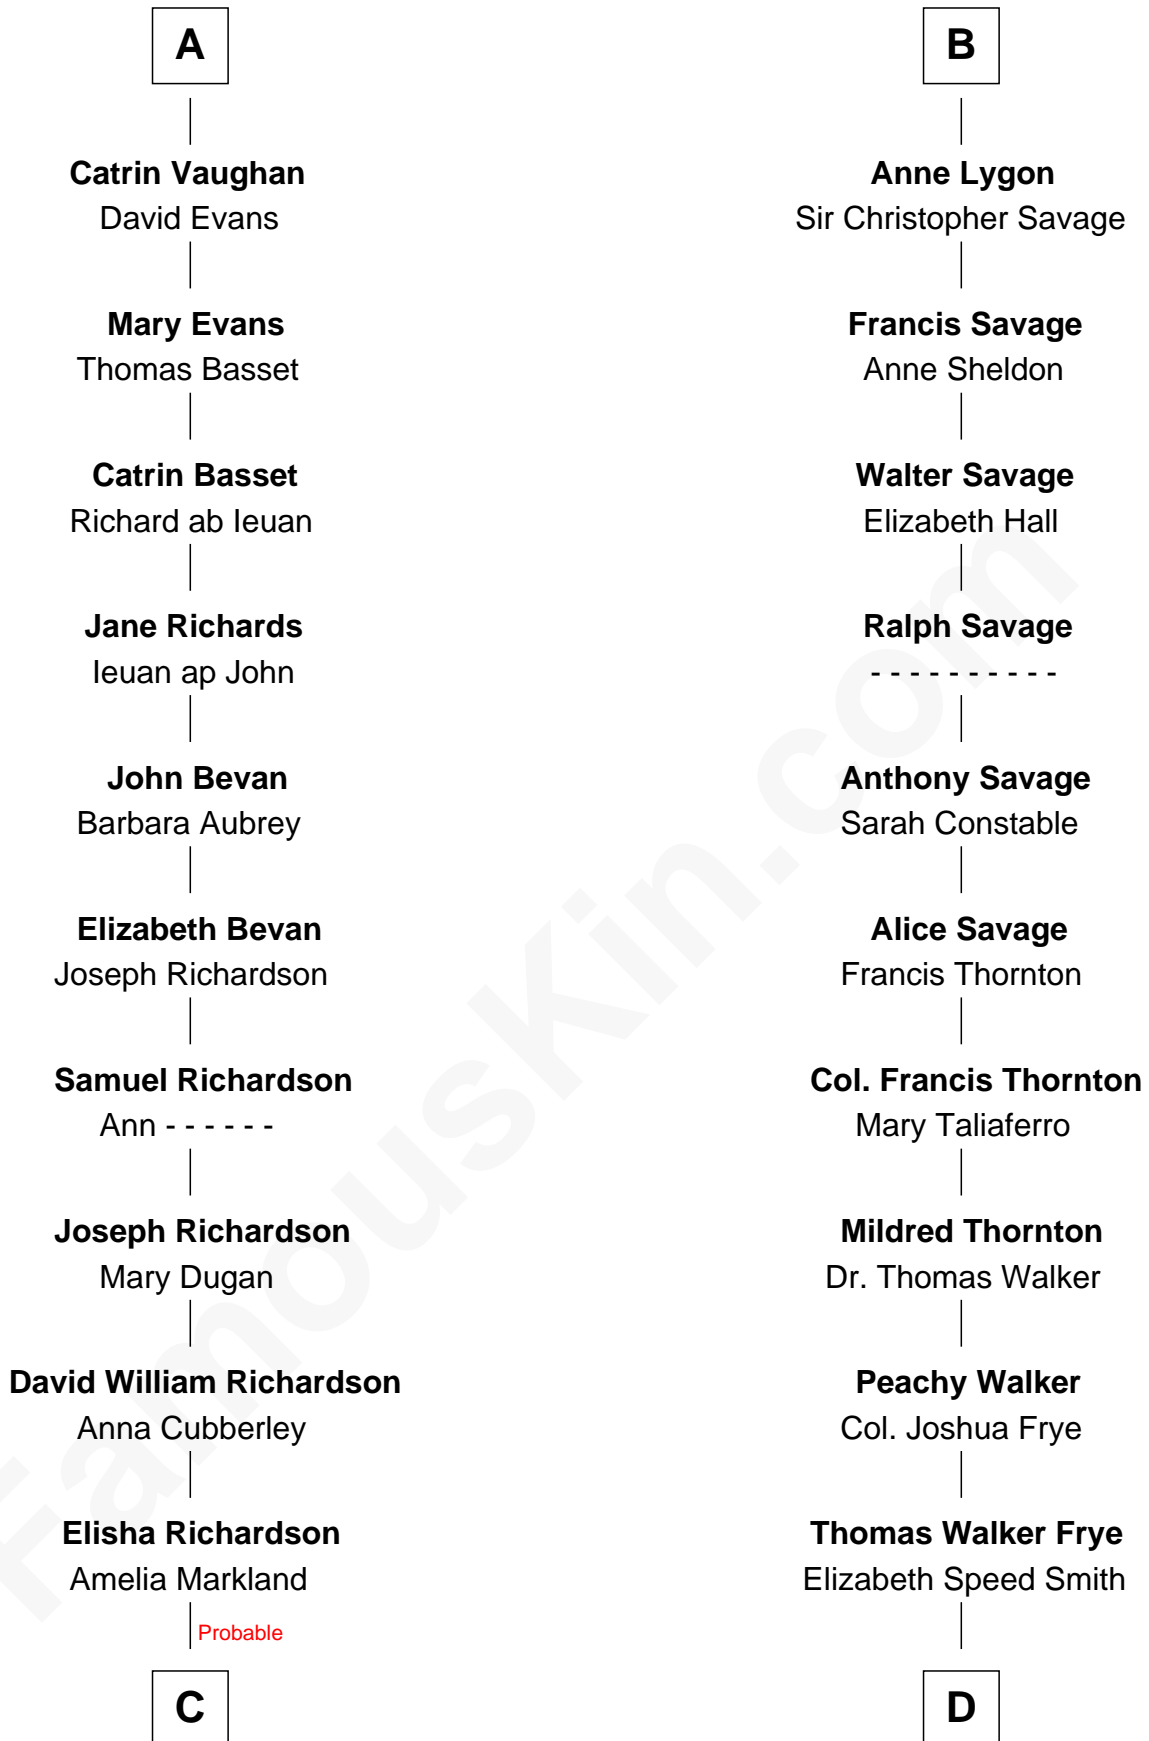

## Relationship Chart of

### Sally Ride

1st American Woman in Space

20th cousin 1 time removed of

### Adlai Stevenson II

31st Governor of Illinois

**C**

**William Cubberly Richardson**

Mary Ann Lee

**Charles Everroad Richardson**

Blanche Gibson

**Jennie Mae Richardson**

Thomas Vernam Ride

**Dale Burdell Ride**

Carol Joyce Anderson

**Sally Ride**

*1st American Woman in Space*

**D**

**Mary Peachy Frye**

Rev. Lewis Warner Green