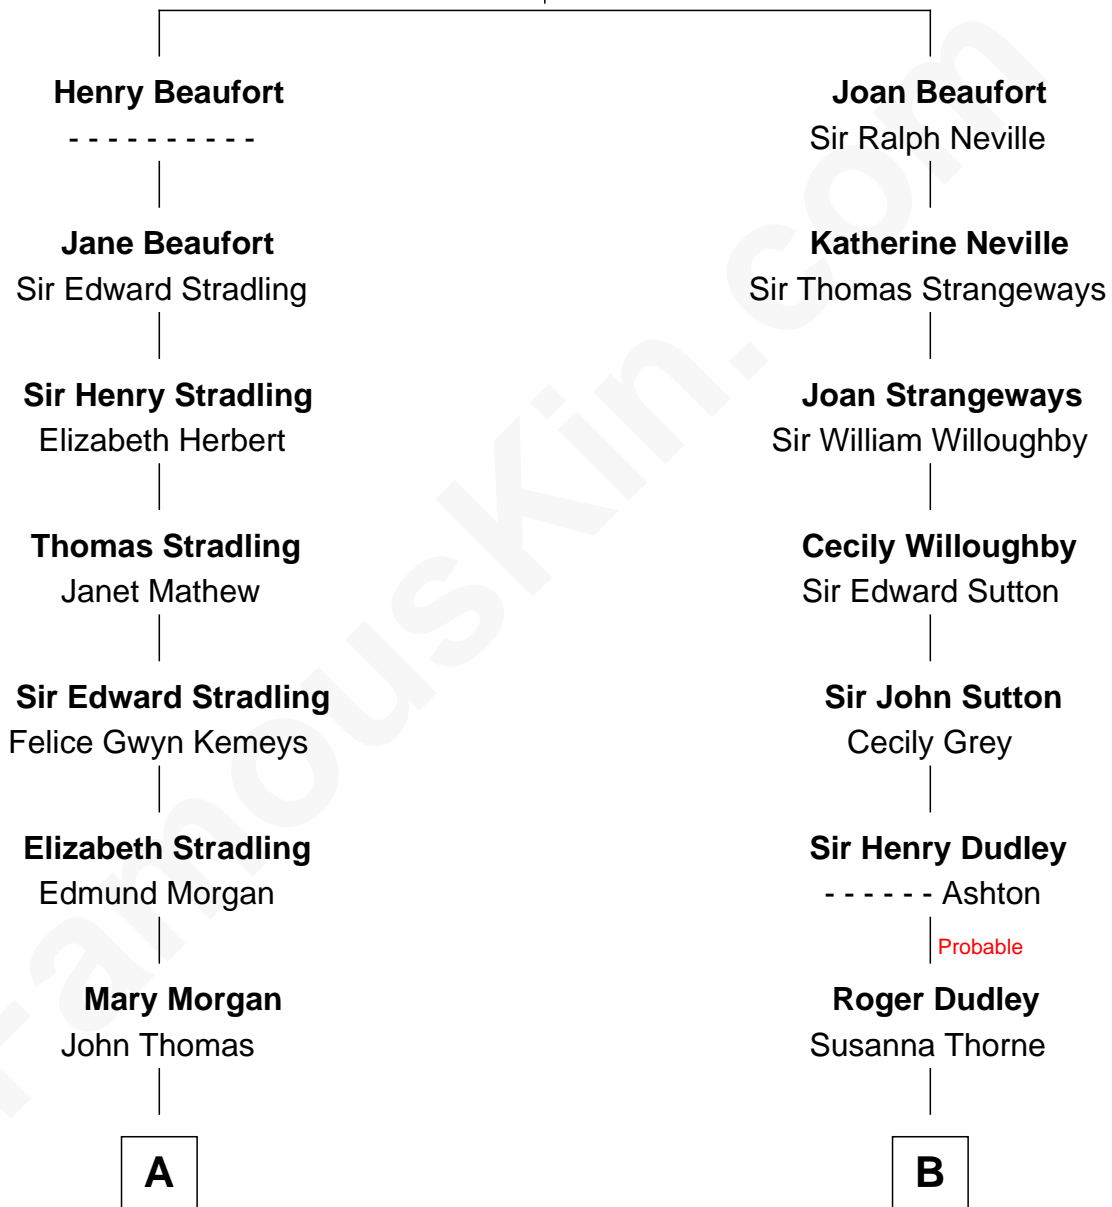

FamousKin.com

Relationship Chart of

Sally Ride

1st American Woman in Space

13th cousin 7 times removed of

Nicholas Gilman

Signer of the U.S. Constitution

John of Gaunt
Katherine Roet

C

Charles Everroad Richardson

Blanche Gibson

Jennie Mae Richardson

Thomas Vernam Ride

Dale Burdell Ride

Carol Joyce Anderson

Sally Ride

1st American Woman in Space

FamousKin.com