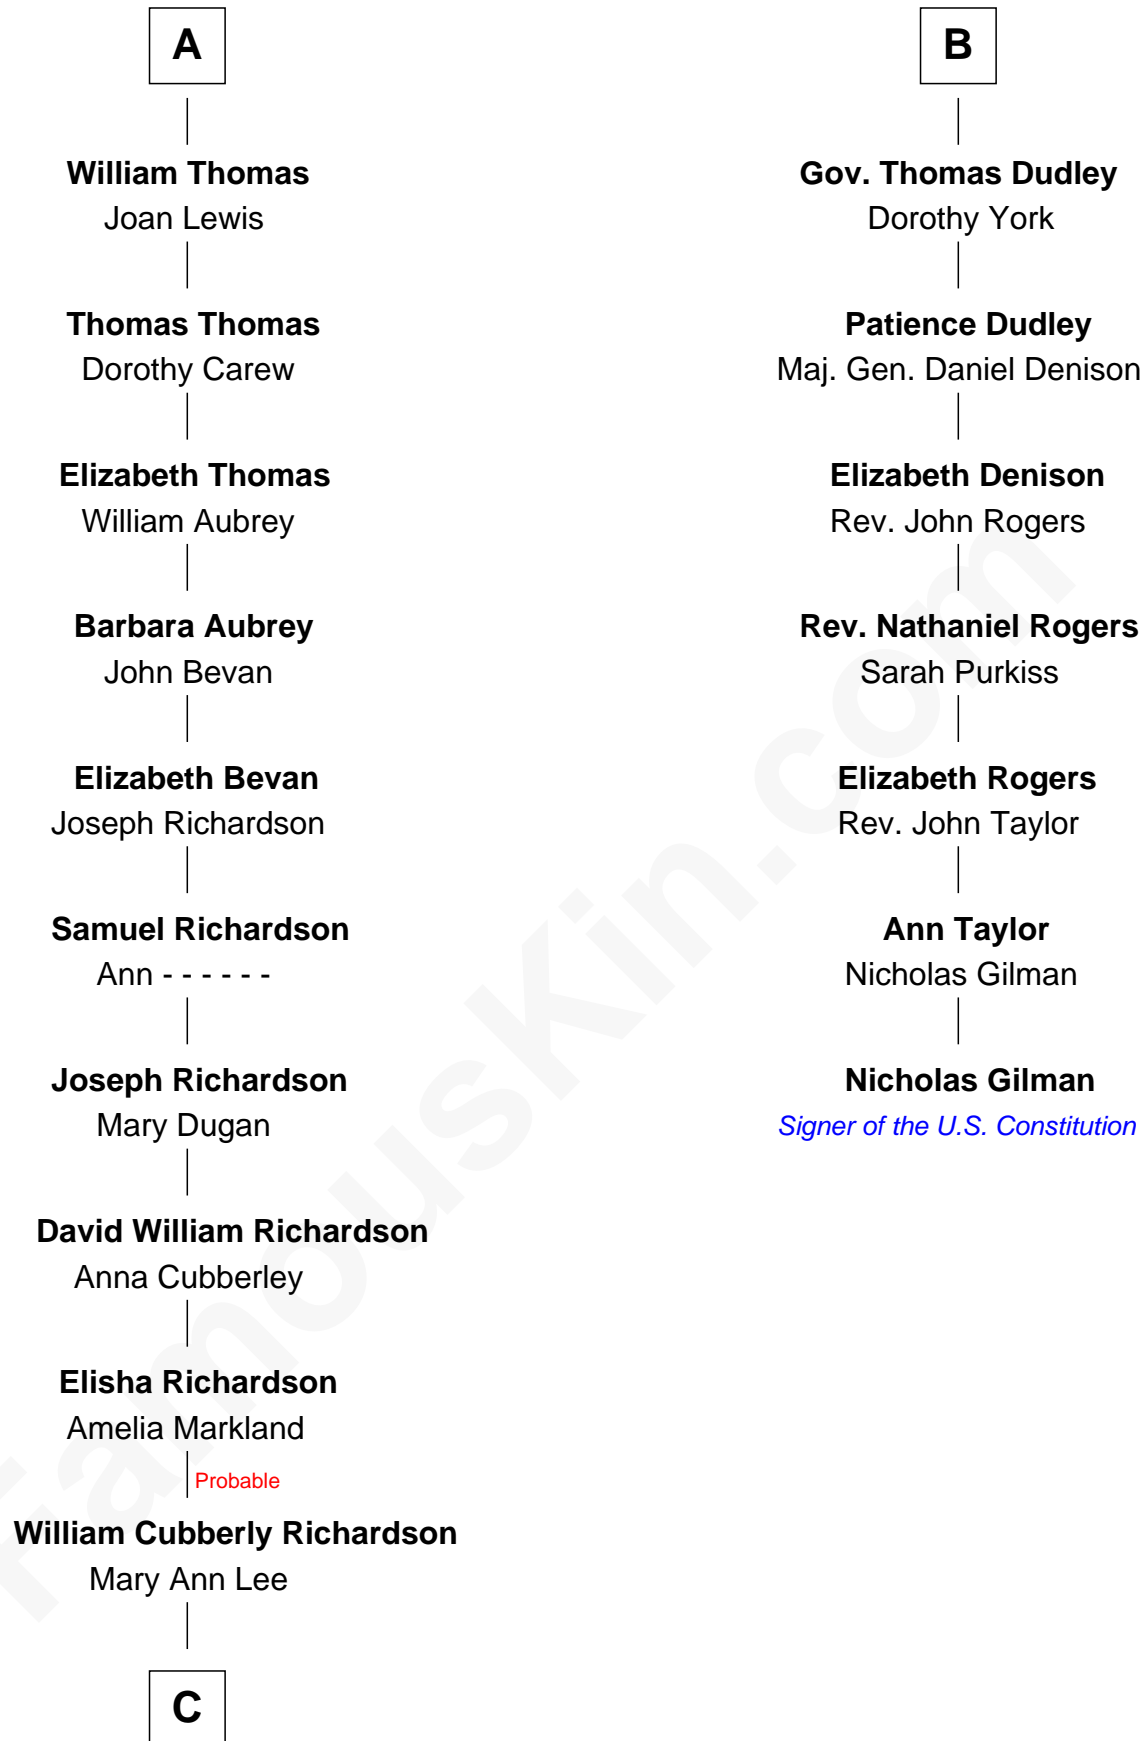

FamousKin.com

Relationship Chart of

Sally Ride

1st American Woman in Space

13th cousin 7 times removed of

Nicholas Gilman

Signer of the U.S. Constitution

John of Gaunt
Katherine Roet

C

Charles Everroad Richardson

Blanche Gibson

Jennie Mae Richardson

Thomas Vernam Ride

Dale Burdell Ride

Carol Joyce Anderson

Sally Ride

1st American Woman in Space

FamousKin.com