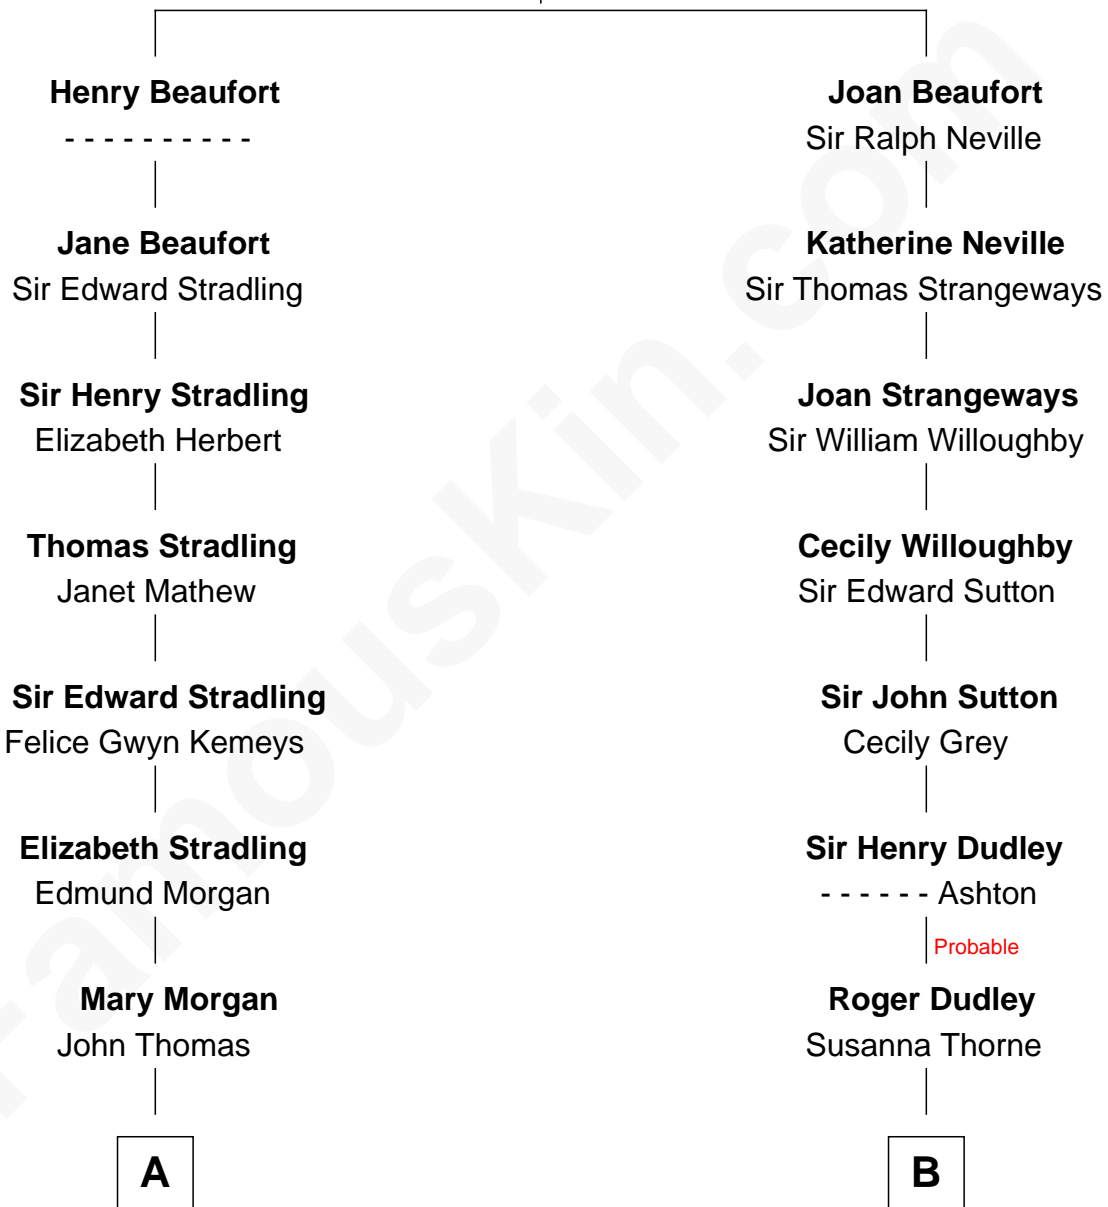

## Relationship Chart of

### Sally Ride

1st American Woman in Space

17th cousin 3 times removed of

### Tennessee Williams

Author of *A Streetcar Named Desire*

**John of Gaunt**  
Katherine Roet

**C**

Charles Everroad Richardson

Blanche Gibson

Jennie Mae Richardson

Thomas Vernam Ride

Dale Burdell Ride

Carol Joyce Anderson

Sally Ride

*1st American Woman in Space*

FamousKin.com