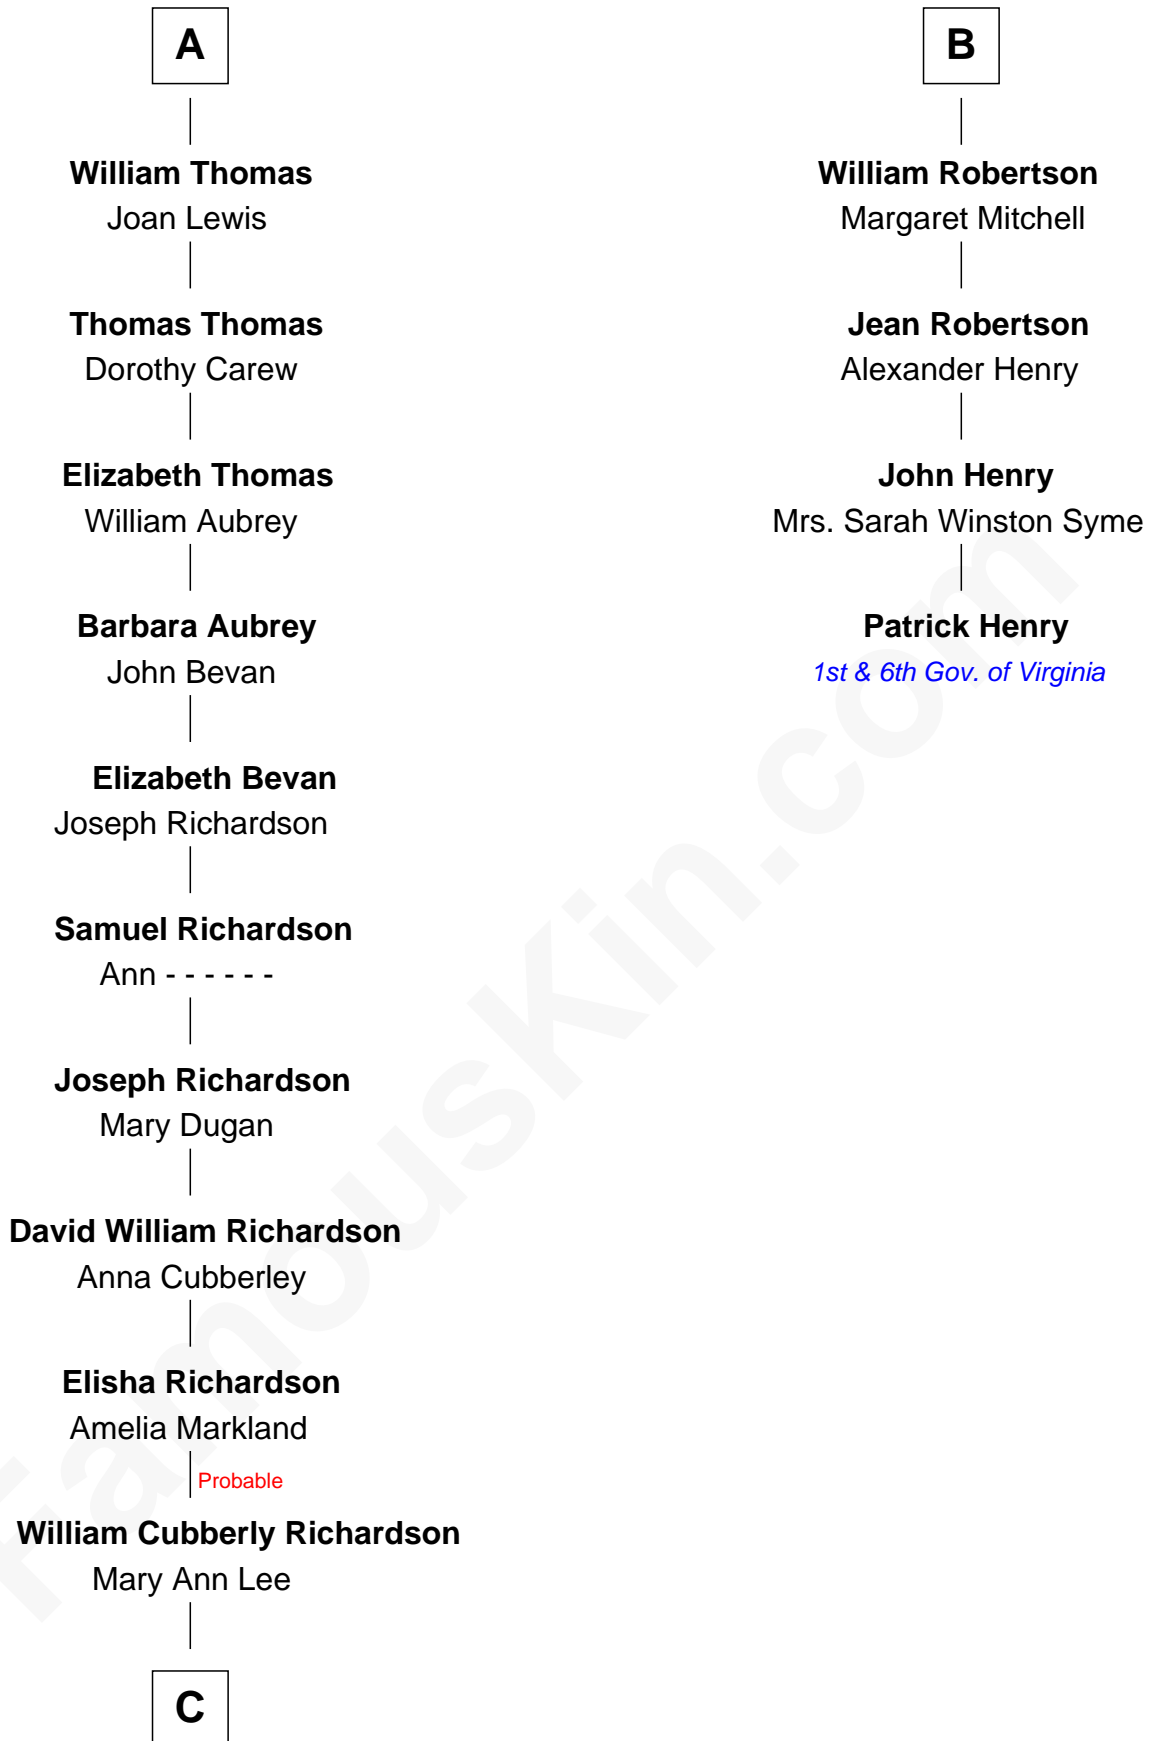

## Relationship Chart of

### Sally Ride

*1st American Woman in Space*

**10th cousin 10 times removed of**

### Patrick Henry

*1st and 6th Governor of Virginia*

**John of Gaunt**  
Katherine Roet

**C**

Charles Everroad Richardson

Blanche Gibson

Jennie Mae Richardson

Thomas Vernam Ride

Dale Burdell Ride

Carol Joyce Anderson

Sally Ride

*1st American Woman in Space*

FamousKin.com