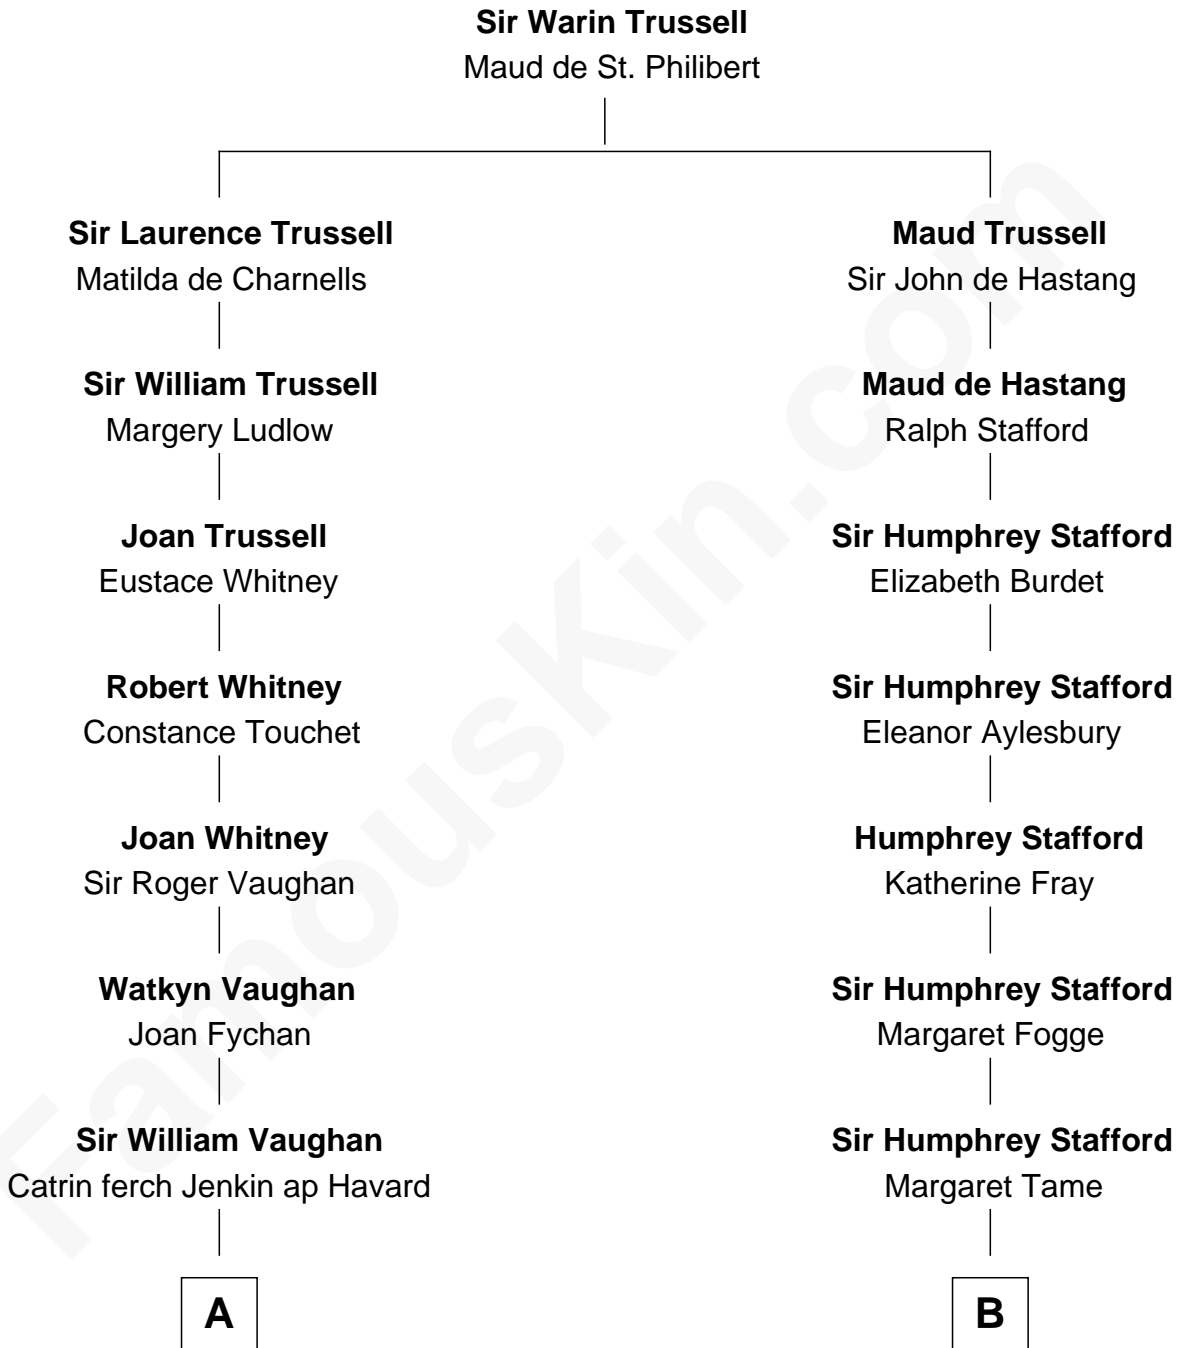

FamousKin.com

Relationship Chart of

Sally Ride

1st American Woman in Space

16th cousin 5 times removed of

Julia (Ward) Howe

Author of "The Battle Hymn of the Republic"

C

|
William Cubberly Richardson

Mary Ann Lee

|
Charles Everroad Richardson

Blanche Gibson

|
Jennie Mae Richardson

Thomas Vernam Ride

|
Dale Burdell Ride

Carol Joyce Anderson

|
Sally Ride

1st American Woman in Space

FamousKin.com