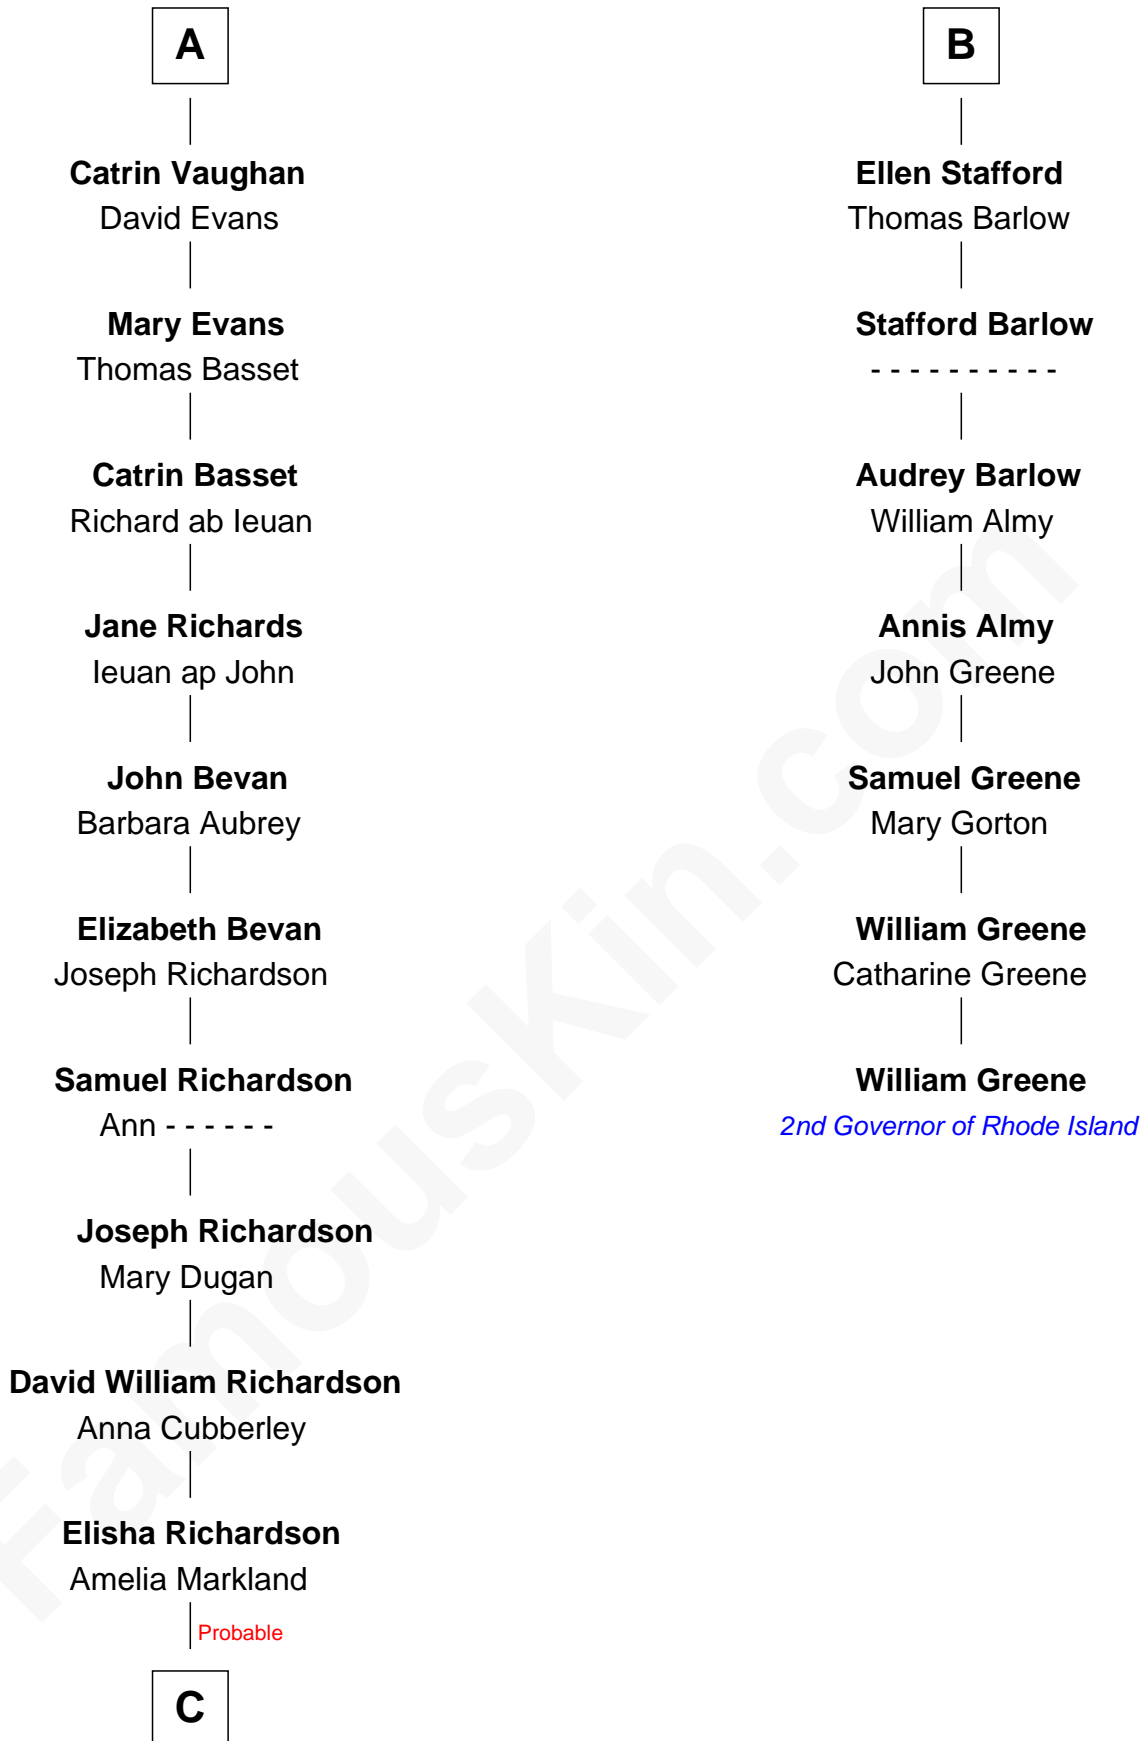

FamousKin.com

Relationship Chart of

Sally Ride

1st American Woman in Space

13th cousin 8 times removed of

William Greene

2nd Governor of Rhode Island

C

|
William Cubberly Richardson

Mary Ann Lee

|
Charles Everroad Richardson

Blanche Gibson

|
Jennie Mae Richardson

Thomas Vernam Ride

|
Dale Burdell Ride

Carol Joyce Anderson

|
Sally Ride

1st American Woman in Space