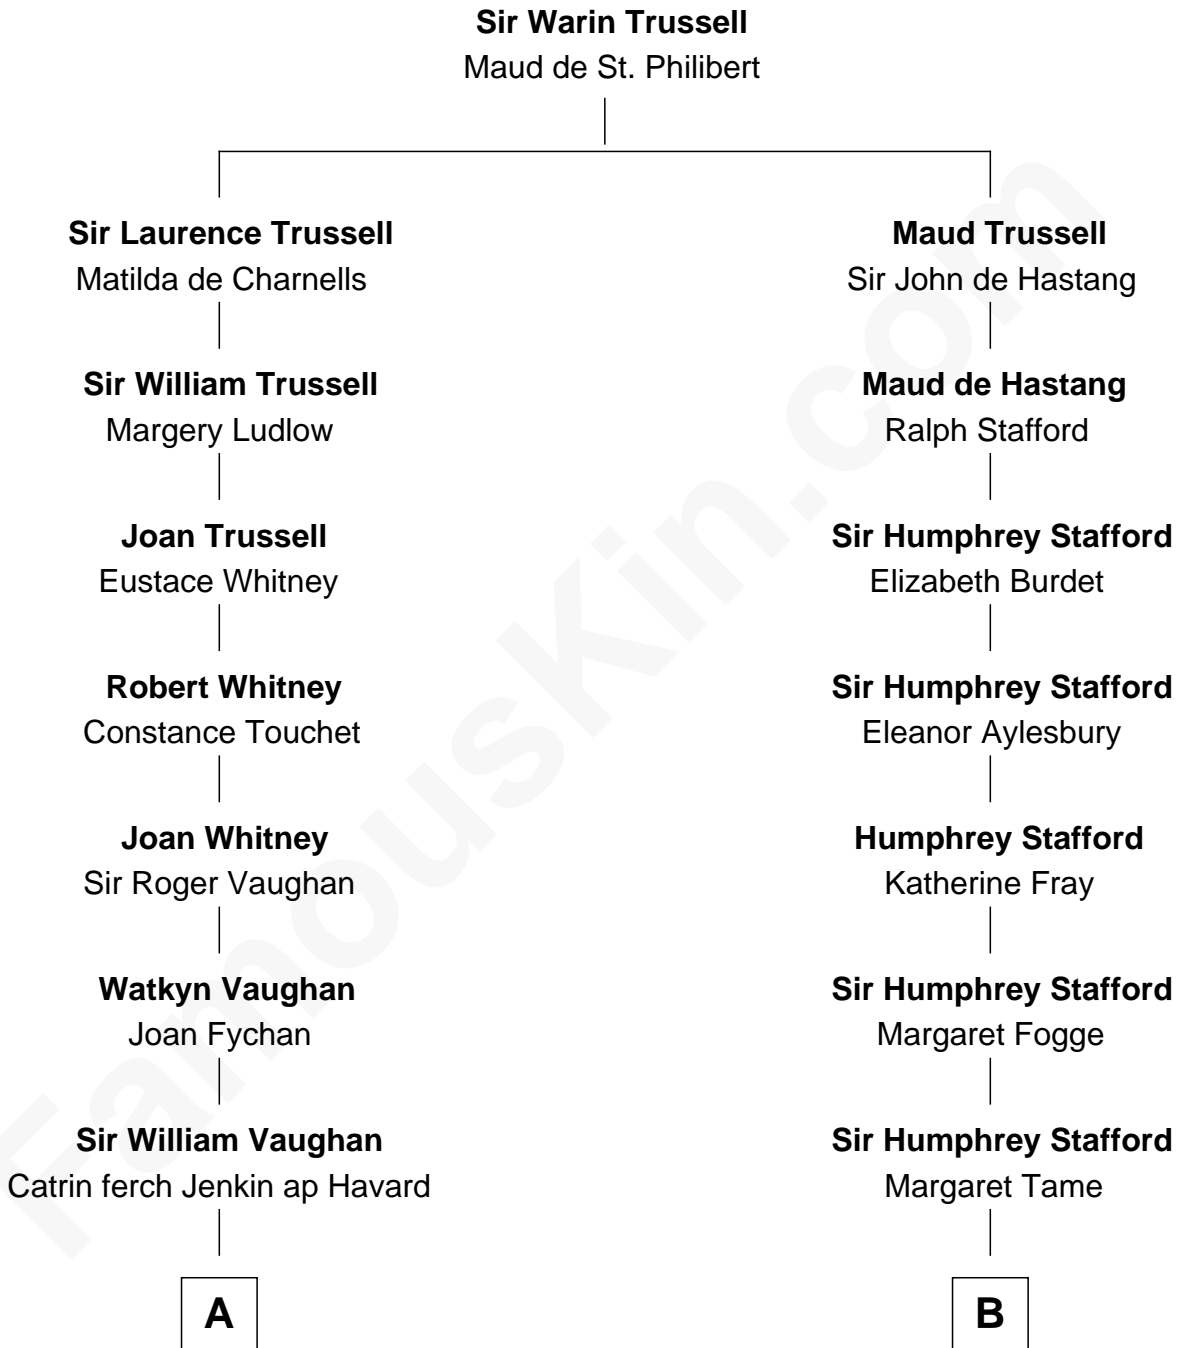

FamousKin.com

Relationship Chart of

Sally Ride

1st American Woman in Space

13th cousin 8 times removed of

William Greene

2nd Governor of Rhode Island

C

|
William Cubberly Richardson

Mary Ann Lee

|
Charles Everroad Richardson

Blanche Gibson

|
Jennie Mae Richardson

Thomas Vernam Ride

|
Dale Burdell Ride

Carol Joyce Anderson

|
Sally Ride

1st American Woman in Space