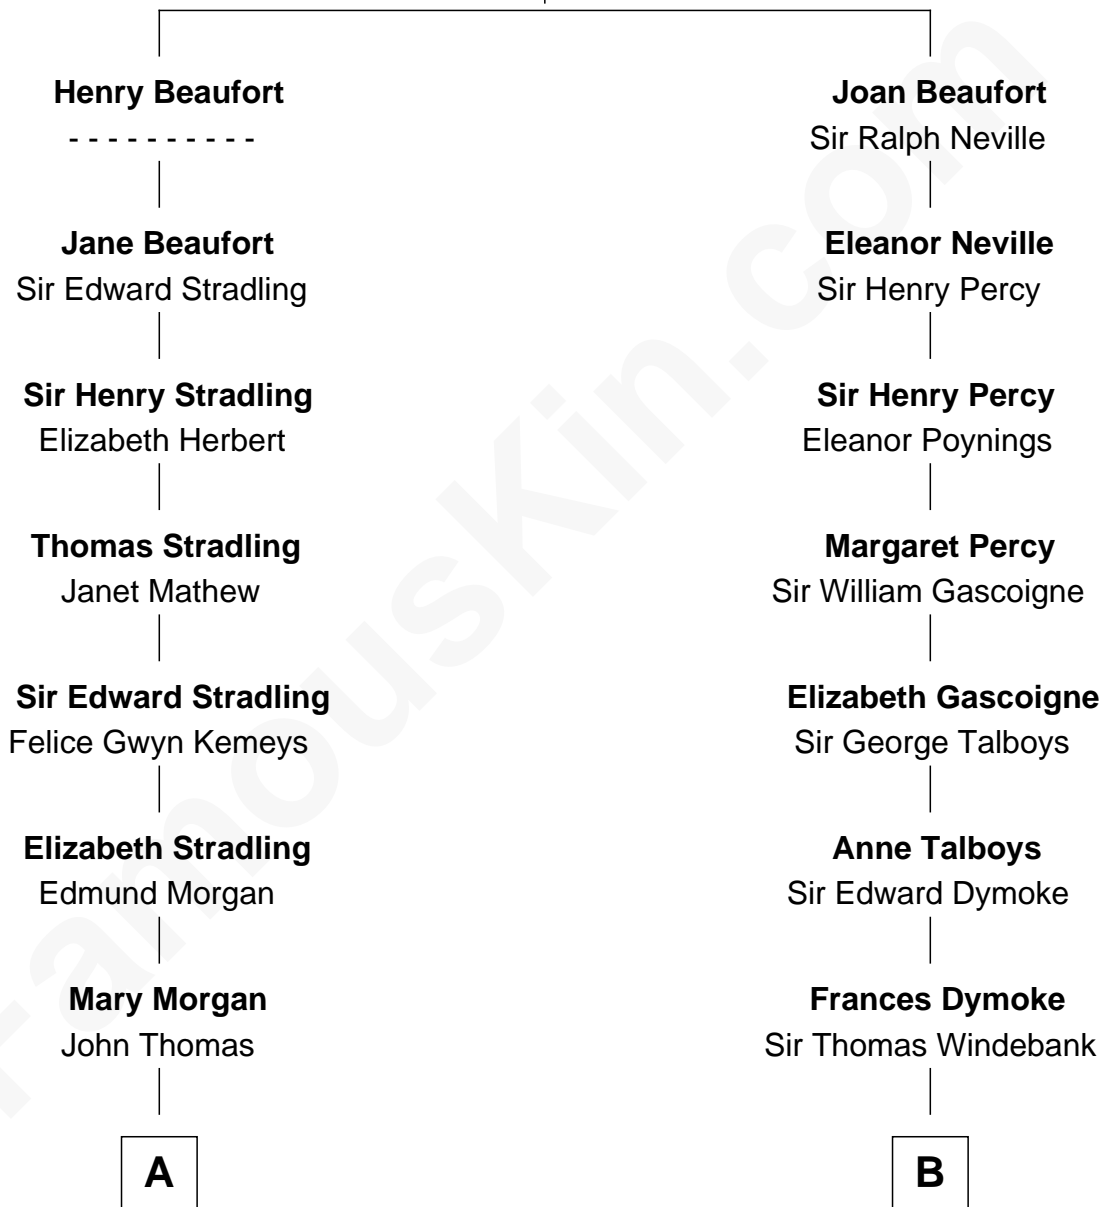

FamousKin.com

Relationship Chart of

Sally Ride

1st American Woman in Space

12th cousin 8 times removed of

George Washington

1st U.S. President

John of Gaunt
Katherine Roet

C

—
Charles Everroad Richardson

Blanche Gibson

—
Jennie Mae Richardson

Thomas Vernam Ride

—
Dale Burdell Ride

Carol Joyce Anderson

—
Sally Ride

1st American Woman in Space

FamousKin.com