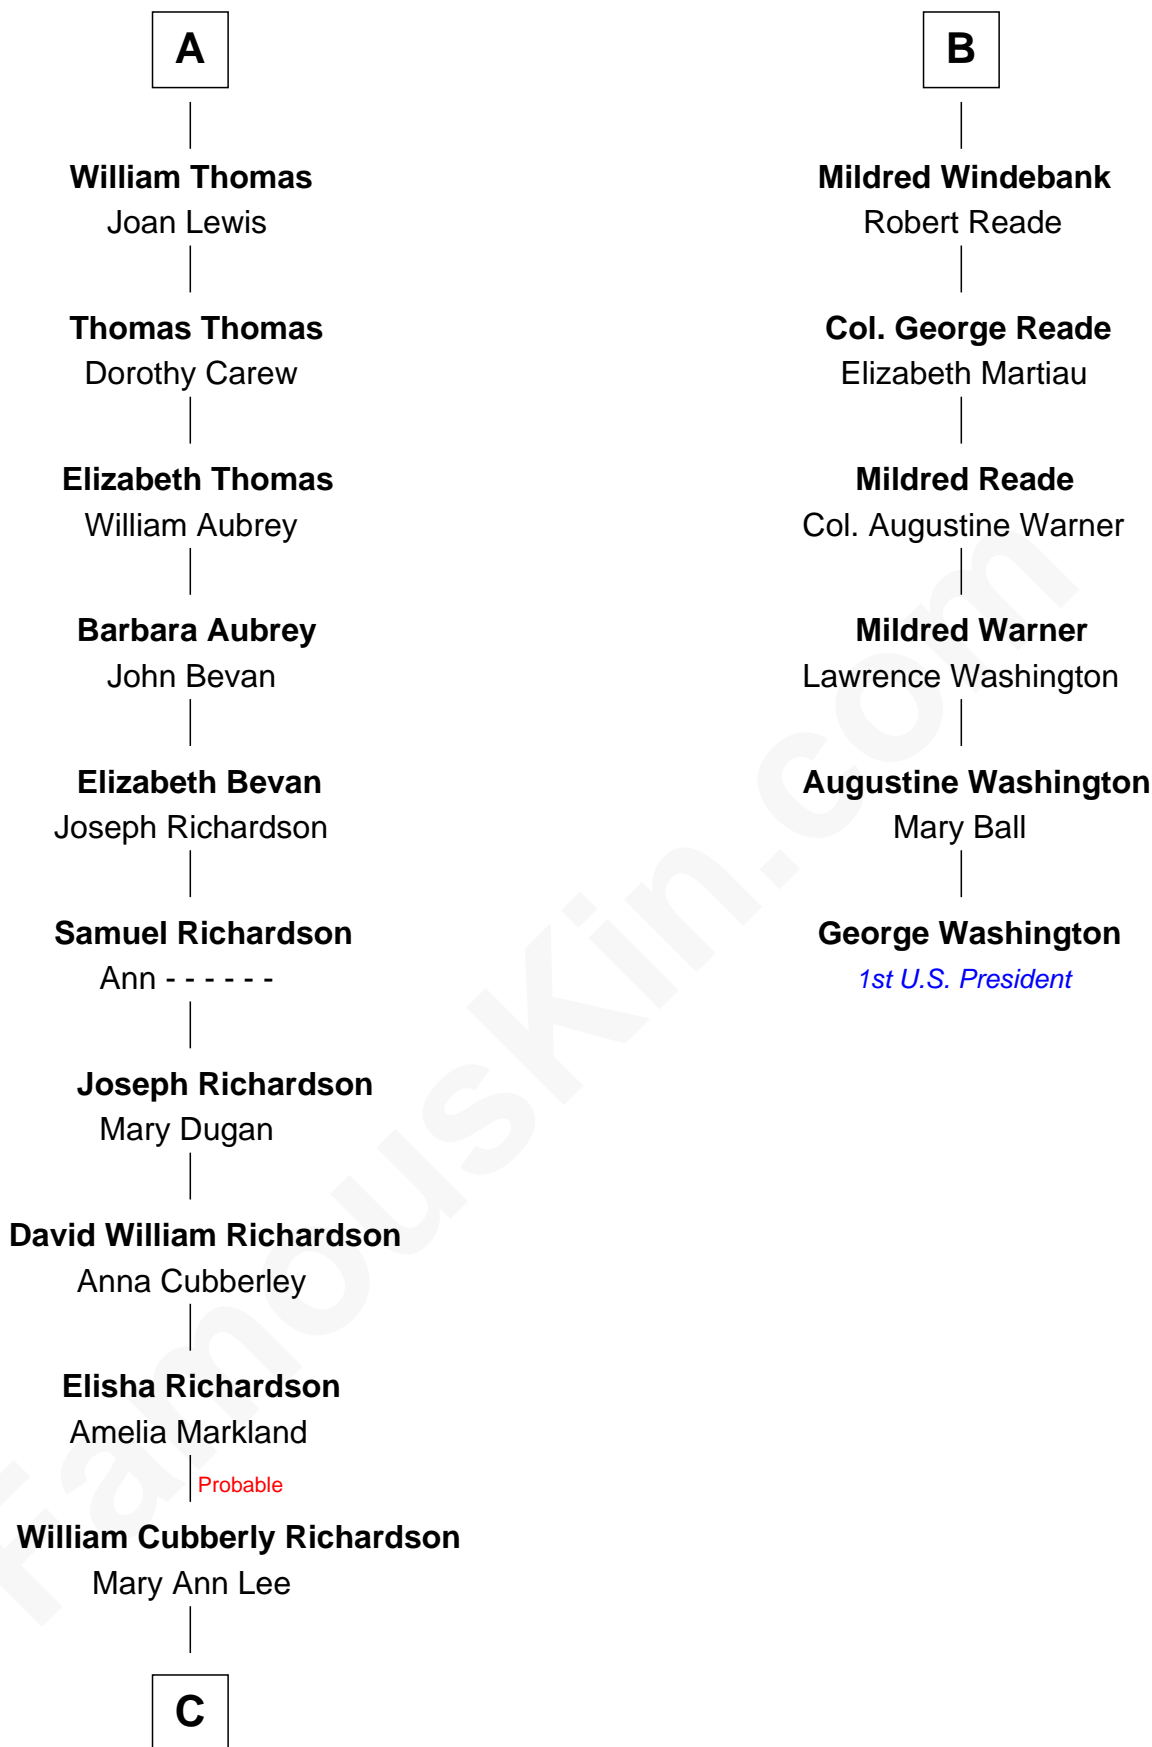

FamousKin.com

Relationship Chart of

Sally Ride

1st American Woman in Space

12th cousin 8 times removed of

George Washington

1st U.S. President

John of Gaunt
Katherine Roet

C

—
Charles Everroad Richardson

Blanche Gibson

—
Jennie Mae Richardson

Thomas Vernam Ride

—
Dale Burdell Ride

Carol Joyce Anderson

—
Sally Ride

1st American Woman in Space

FamousKin.com