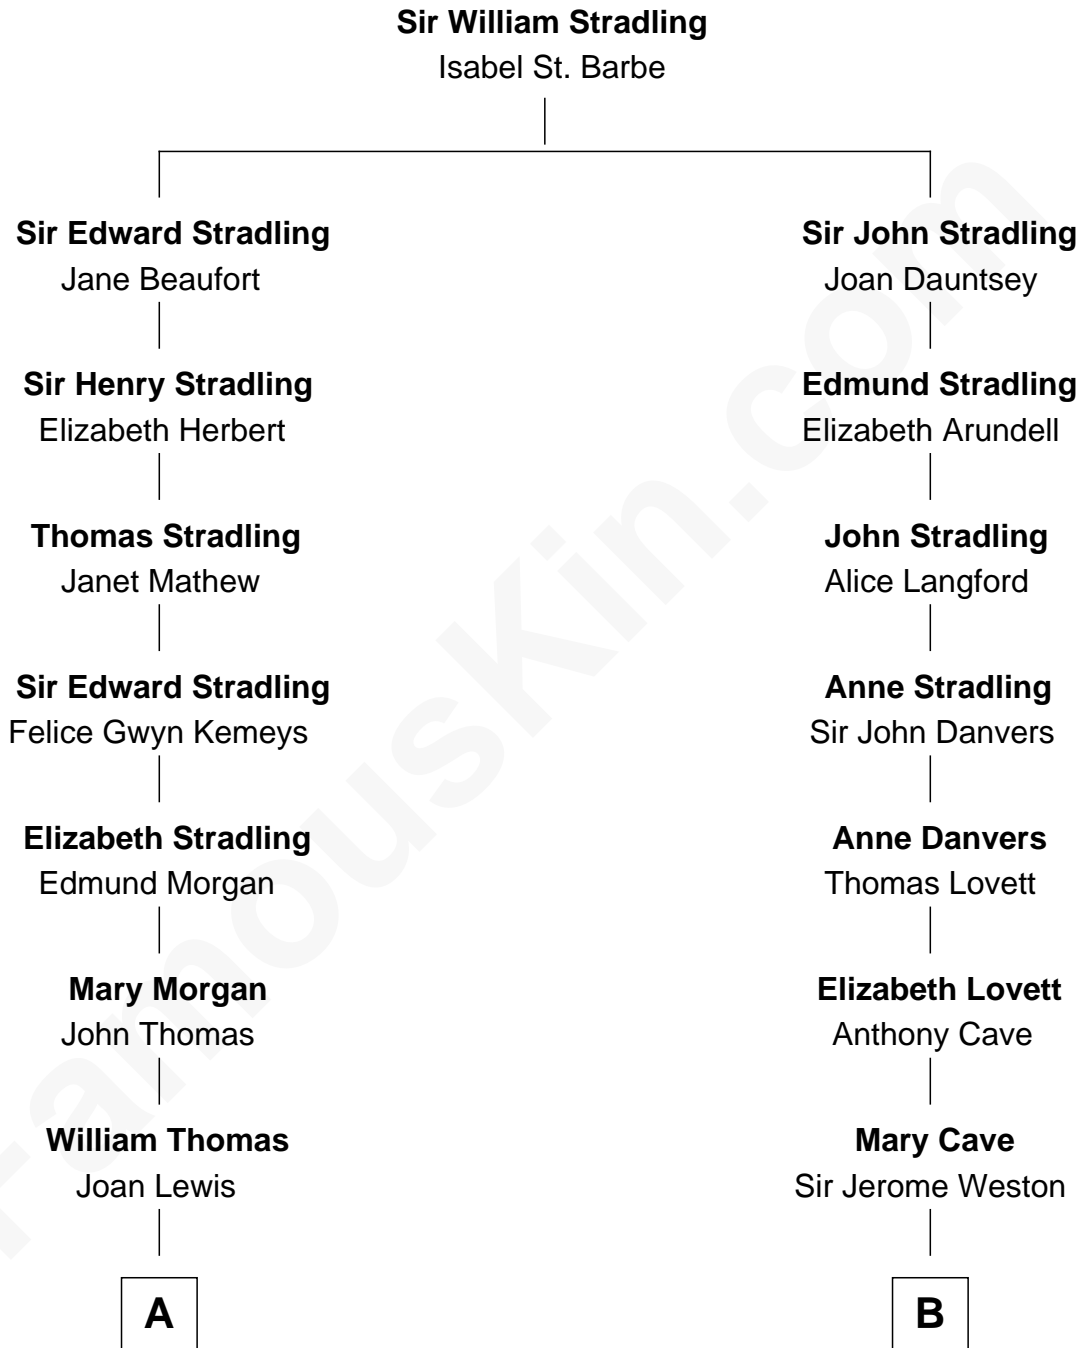

## Relationship Chart of

### Sally Ride

*1st American Woman in Space*

15th cousin 4 times removed of

### Hetty Green

*"The Witch of Wall Street"*

**C**

—  
**Jennie Mae Richardson**

Thomas Vernam Ride

—  
**Dale Burdell Ride**

Carol Joyce Anderson

—  
**Sally Ride**

*1st American Woman in Space*

FamousKin.com