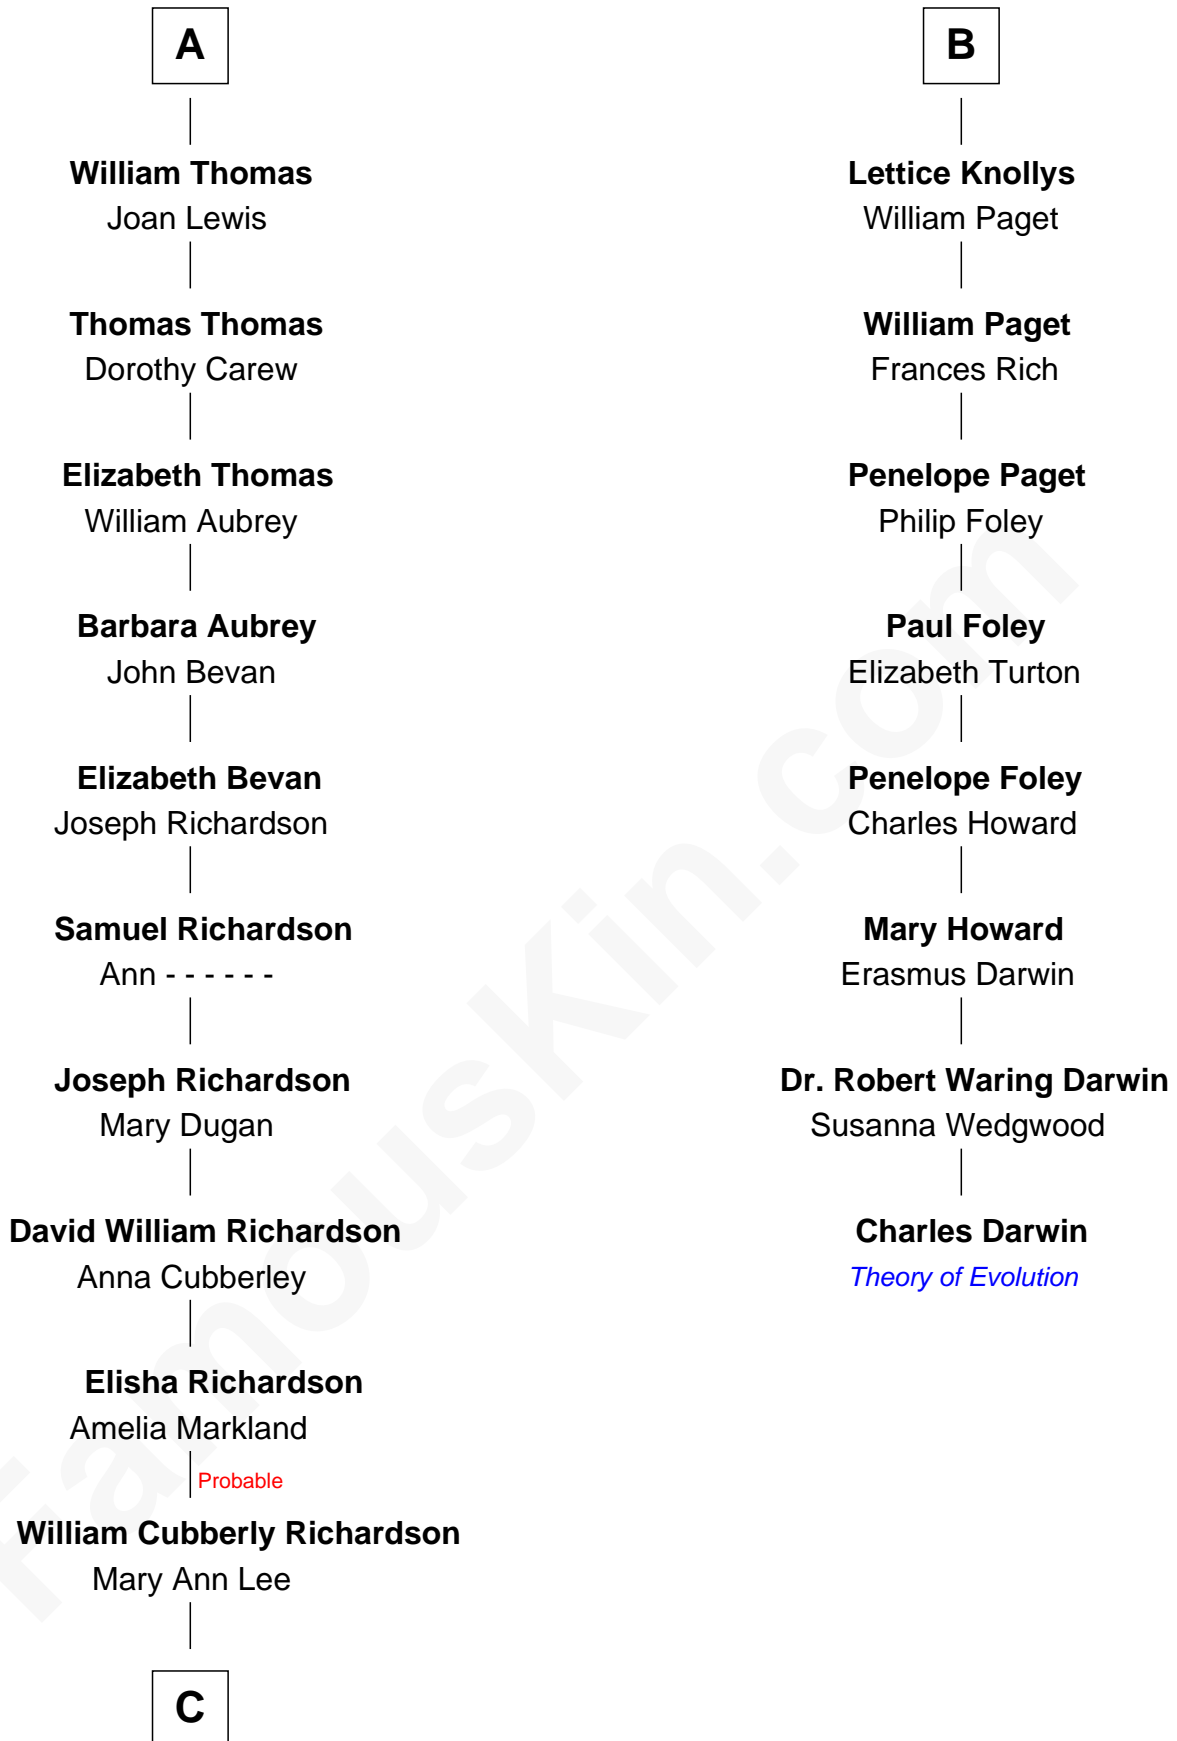

## Relationship Chart of

### Sally Ride

*1st American Woman in Space*

14th cousin 6 times removed of

**Charles Darwin**

*Theory of Evolution*

**C**

Charles Everroad Richardson

Blanche Gibson

Jennie Mae Richardson

Thomas Vernam Ride

Dale Burdell Ride

Carol Joyce Anderson

Sally Ride

*1st American Woman in Space*

FamousKin.com