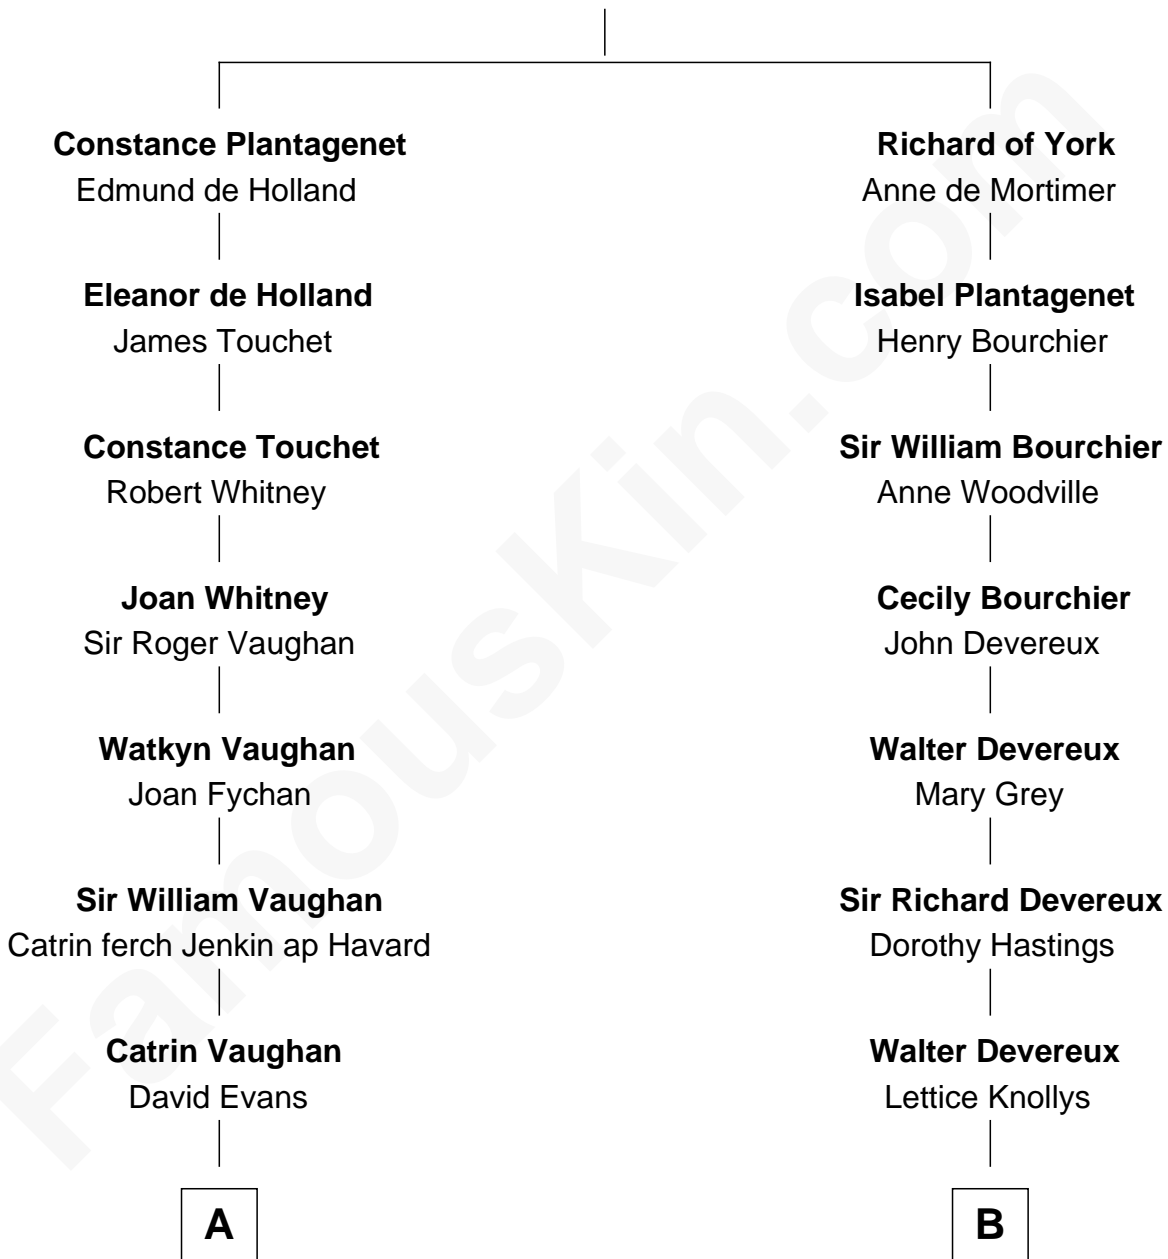

FamousKin.com

Relationship Chart of

Sally Ride

1st American Woman in Space

15th cousin 5 times removed of

Charles Darwin

Theory of Evolution

Edmund of Langley

Isabella of Castile

C

Charles Everroad Richardson

Blanche Gibson

Jennie Mae Richardson

Thomas Vernam Ride

Dale Burdell Ride

Carol Joyce Anderson

Sally Ride

1st American Woman in Space

FamousKin.com