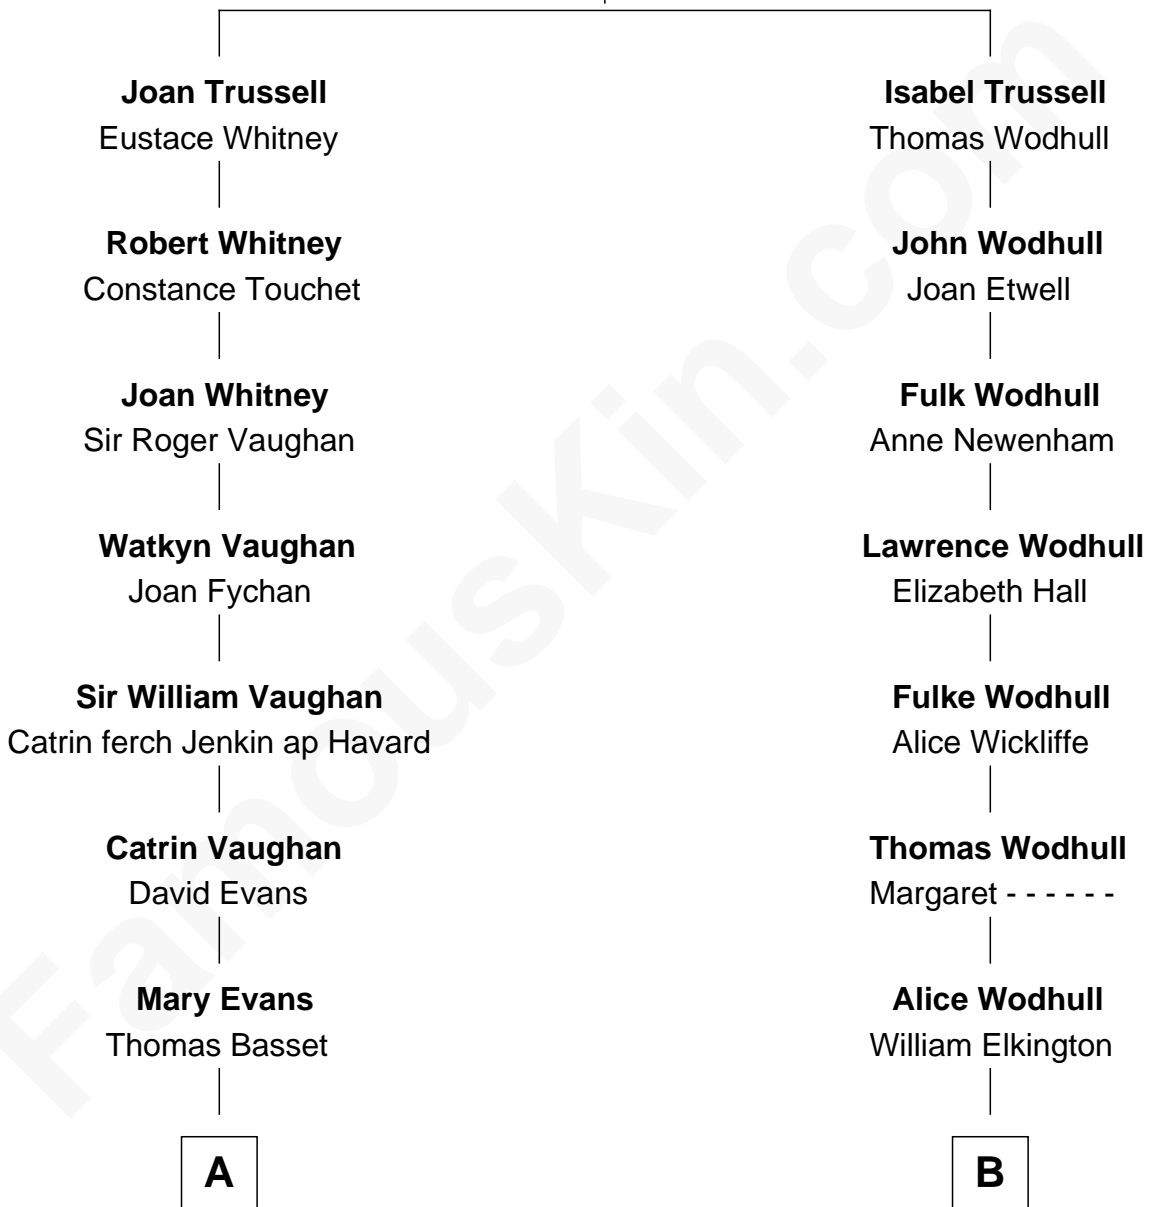

FamousKin.com Relationship Chart of

Sally Ride

1st American Woman in Space

18th cousin 1 time removed of

Jeb Bush

43rd Governor of Florida

Sir William Trussell

Margery Ludlow

C

Jennie Mae Richardson

Thomas Vernam Ride

Dale Burdell Ride

Carol Joyce Anderson

Sally Ride

1st American Woman in Space

D