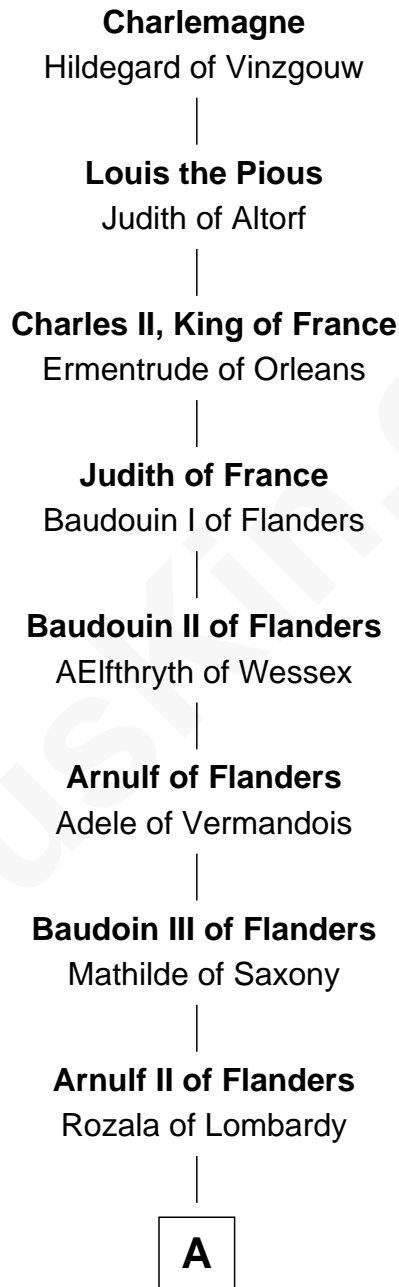

# FamousKin.com Relationship Chart of

**Sally Ride**

*1st American Woman in Space*

**38th Great-granddaughter of**

**Charlemagne**

*King of the Franks*

**A**

**Baudoin IV of Flanders**

Ogive of Luxembourg

**Baudoin V of Flanders**

Adela of France

**Matilda of Flanders**

William I, King of England

**Henry I, King of England**

Maud of Scotland

**Maud of England**

Geoffrey Plantagenet

**Henry II, King of England**

Eleanor of Aquitaine

**John, King of England**

Isabelle of Angoulême

**Henry III, King of England**

Eleanor of Provence

**Edward I, King of England**