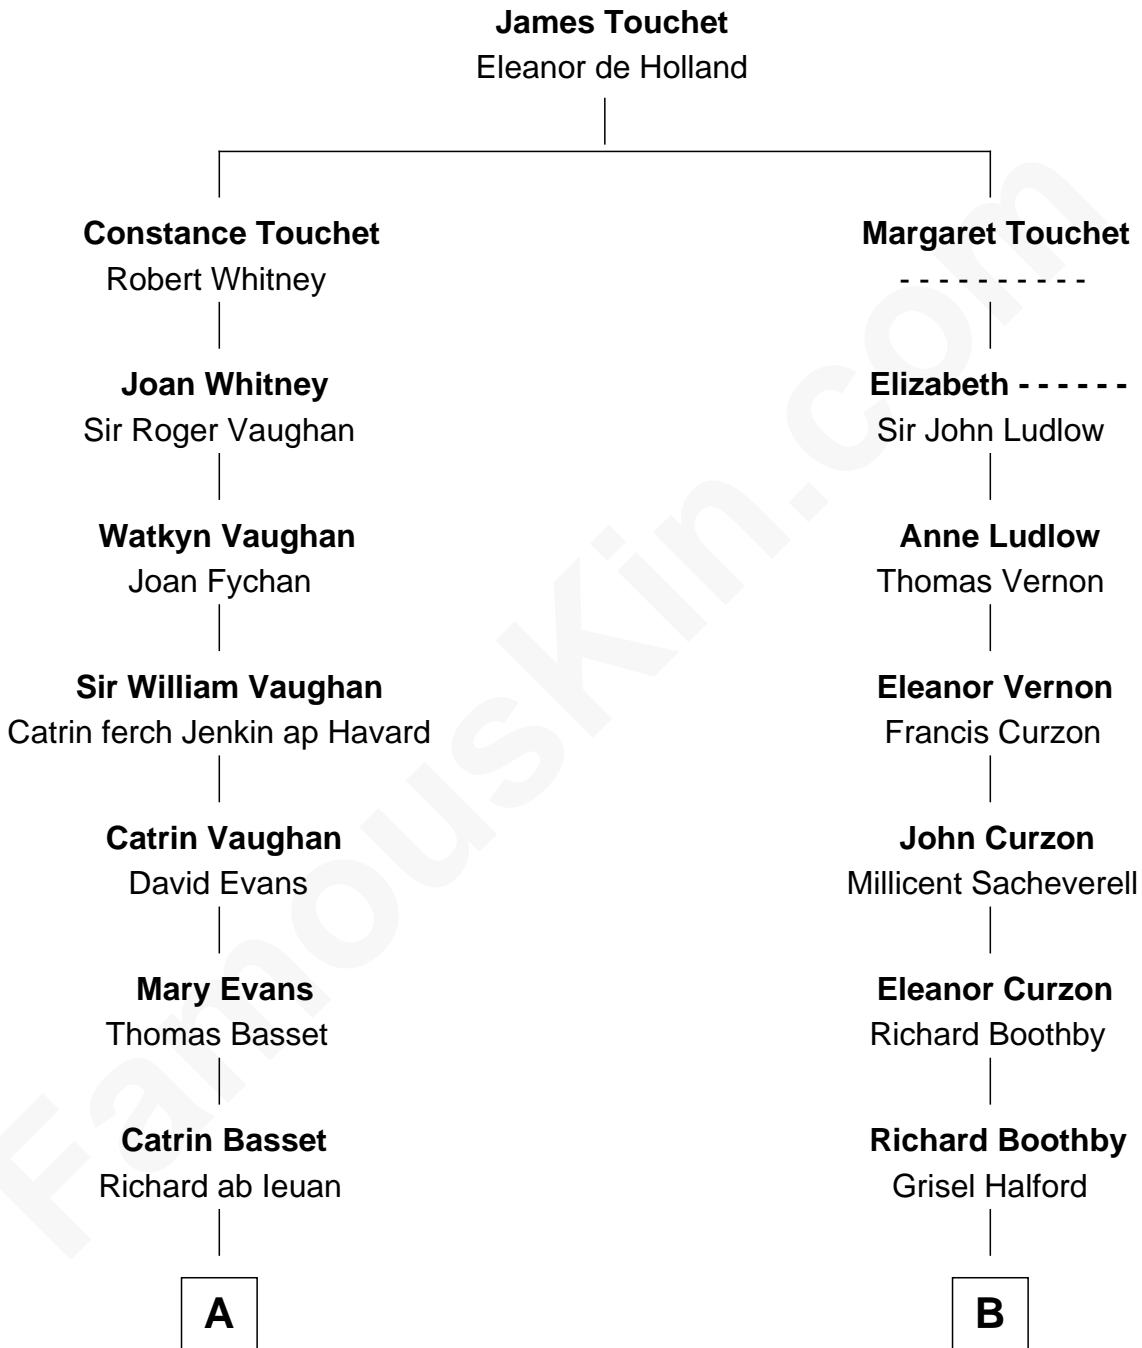

# FamousKin.com Relationship Chart of

**Sally Ride**

*1st American Woman in Space*

17th cousin 1 time removed of

**Oliver Platt**

*Movie Actor*

**C**

**Dale Burdell Ride**  
Carol Joyce Anderson

**Sally Ride**  
*1st American Woman in Space*

FamousKin.com