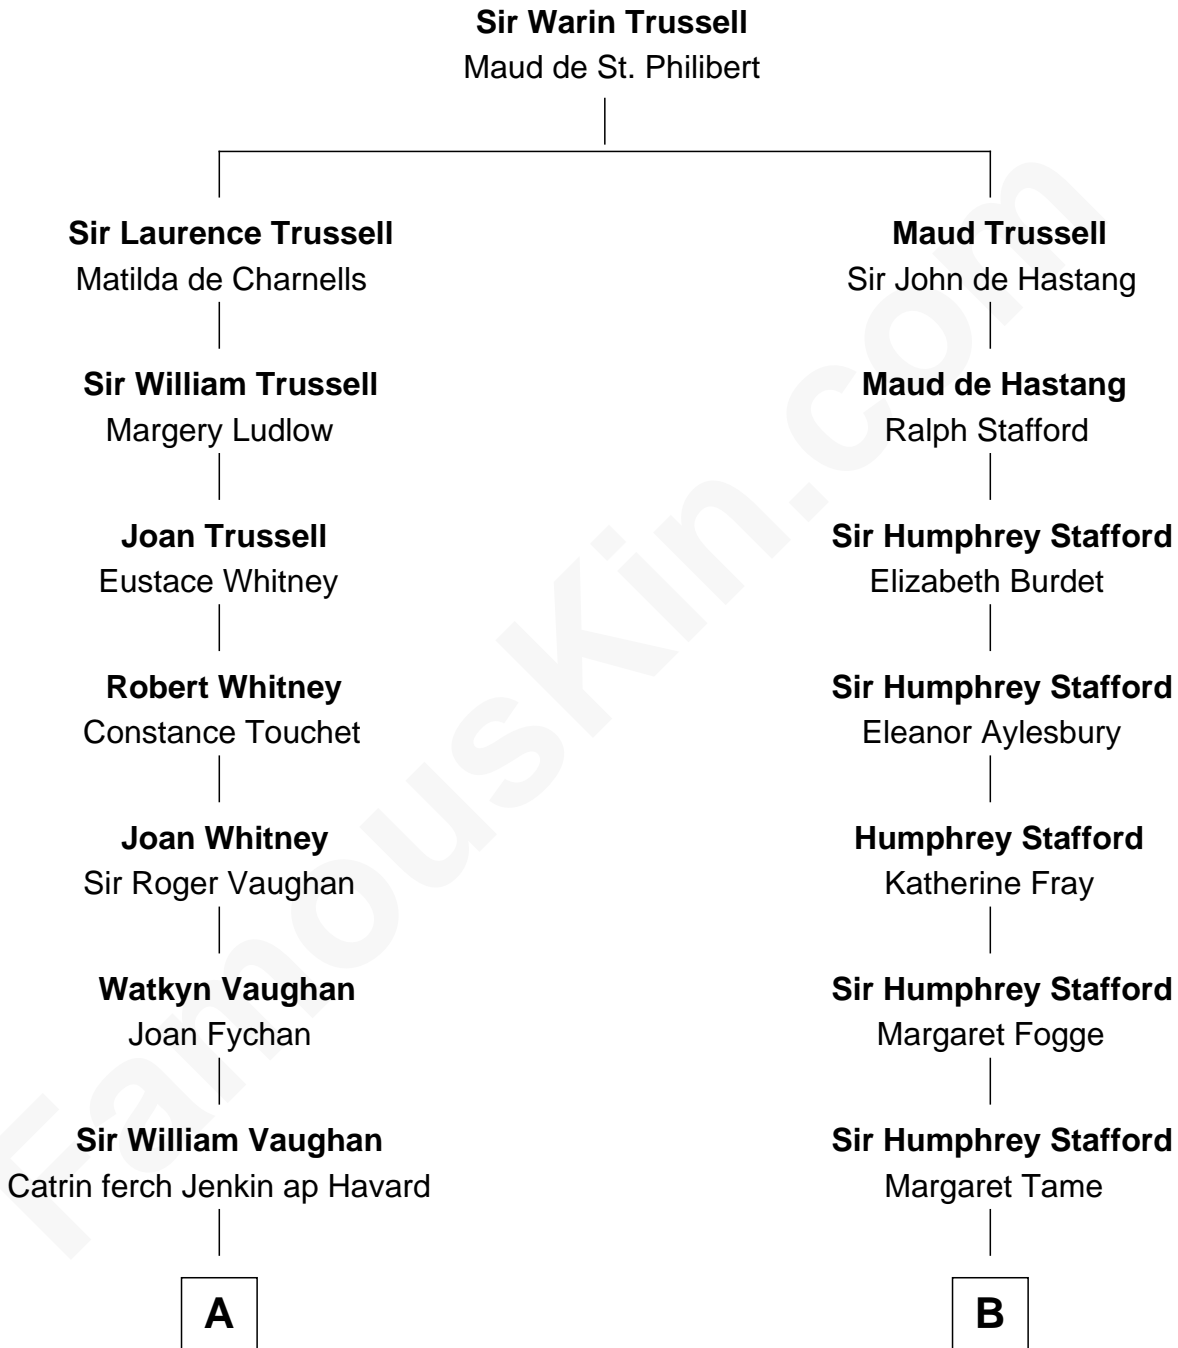

FamousKin.com

Relationship Chart of

Sally Ride

1st American Woman in Space

20th cousin 1 time removed of

Adlai Stevenson III

U.S. Senator from Illinois

C

William Cubberly Richardson

Mary Ann Lee

Charles Everroad Richardson

Blanche Gibson

Jennie Mae Richardson

Thomas Vernam Ride

Dale Burdell Ride

Carol Joyce Anderson

Sally Ride

1st American Woman in Space

D

William Borden

Mary DeGama Whiting

John Borden

Ellen Wallace Waller

Ellen Borden