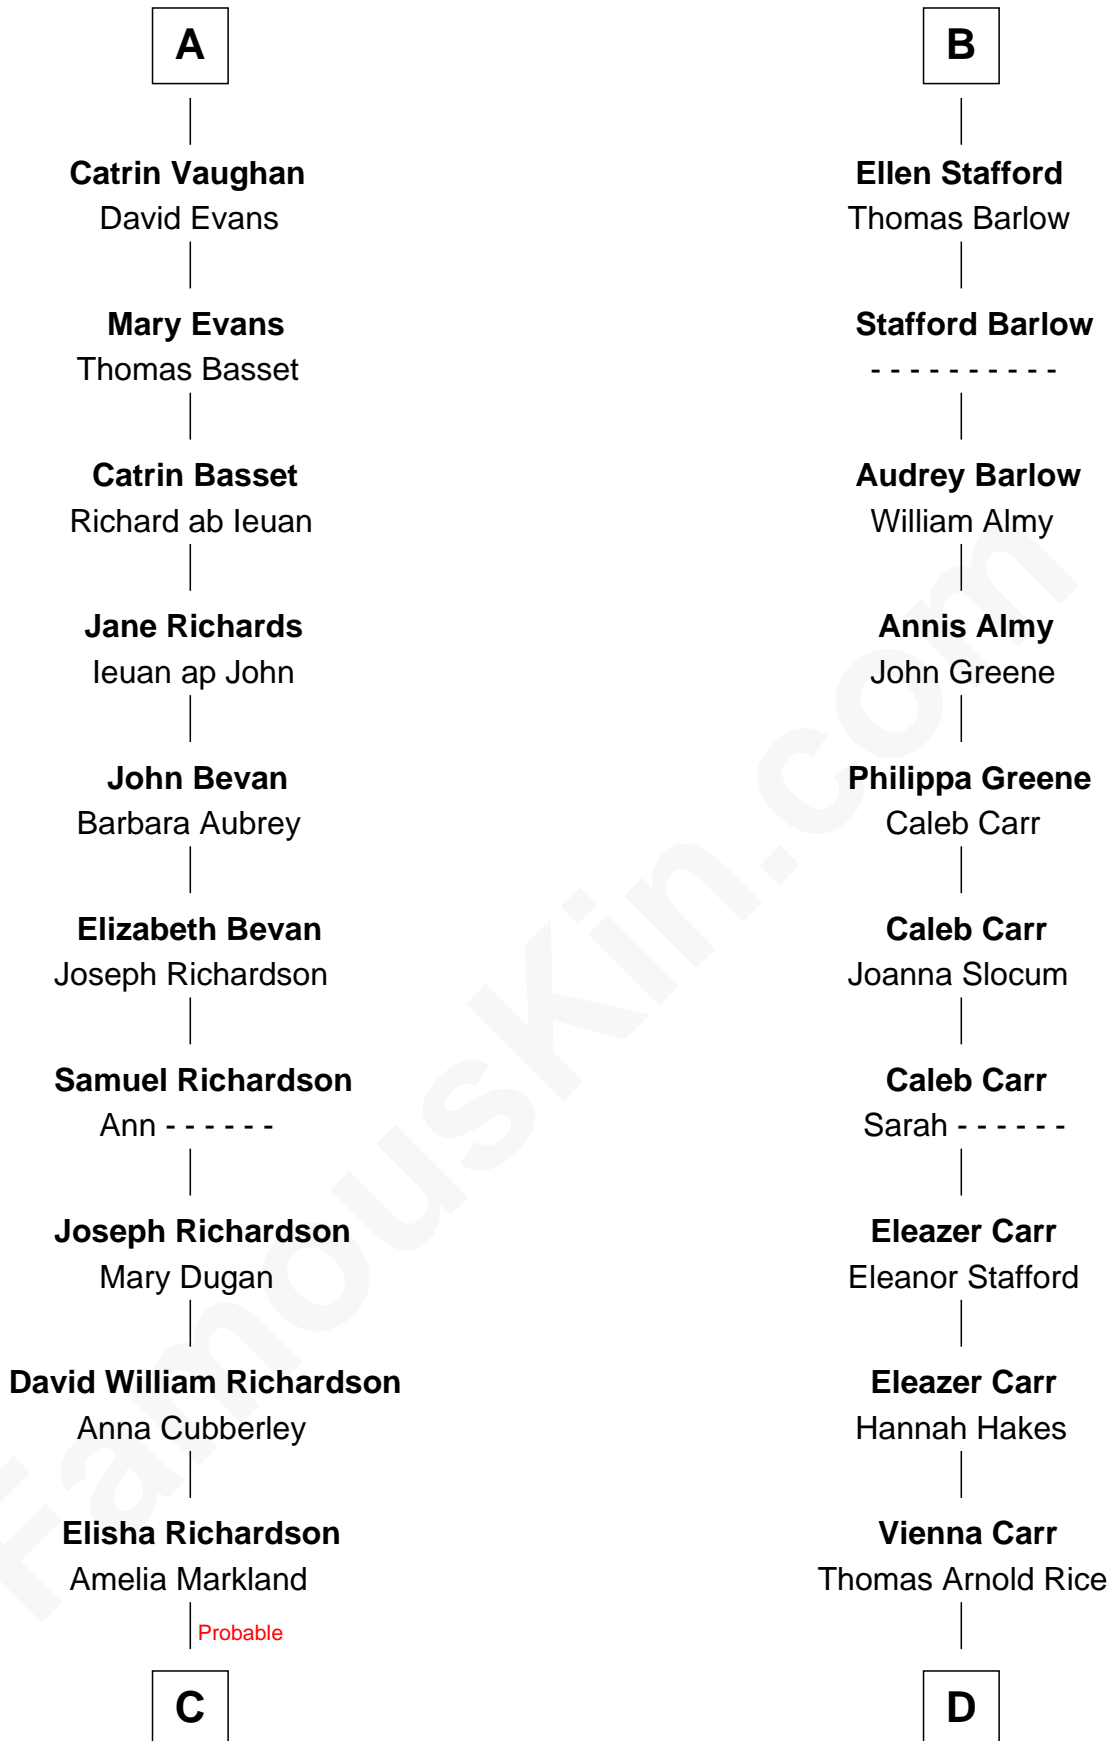

## Relationship Chart of

### Sally Ride

1st American Woman in Space

20th cousin 1 time removed of

### Charlie Munger

Vice-Chairman of Berkshire Hathaway

**C**

**William Cubberly Richardson**

Mary Ann Lee

**Charles Everroad Richardson**

Blanche Gibson

**Jennie Mae Richardson**

Thomas Vernam Ride

**Dale Burdell Ride**

Carol Joyce Anderson

**Sally Ride**

*1st American Woman in Space*

**D**

**Caroline A. Rice**

William H. Ingham