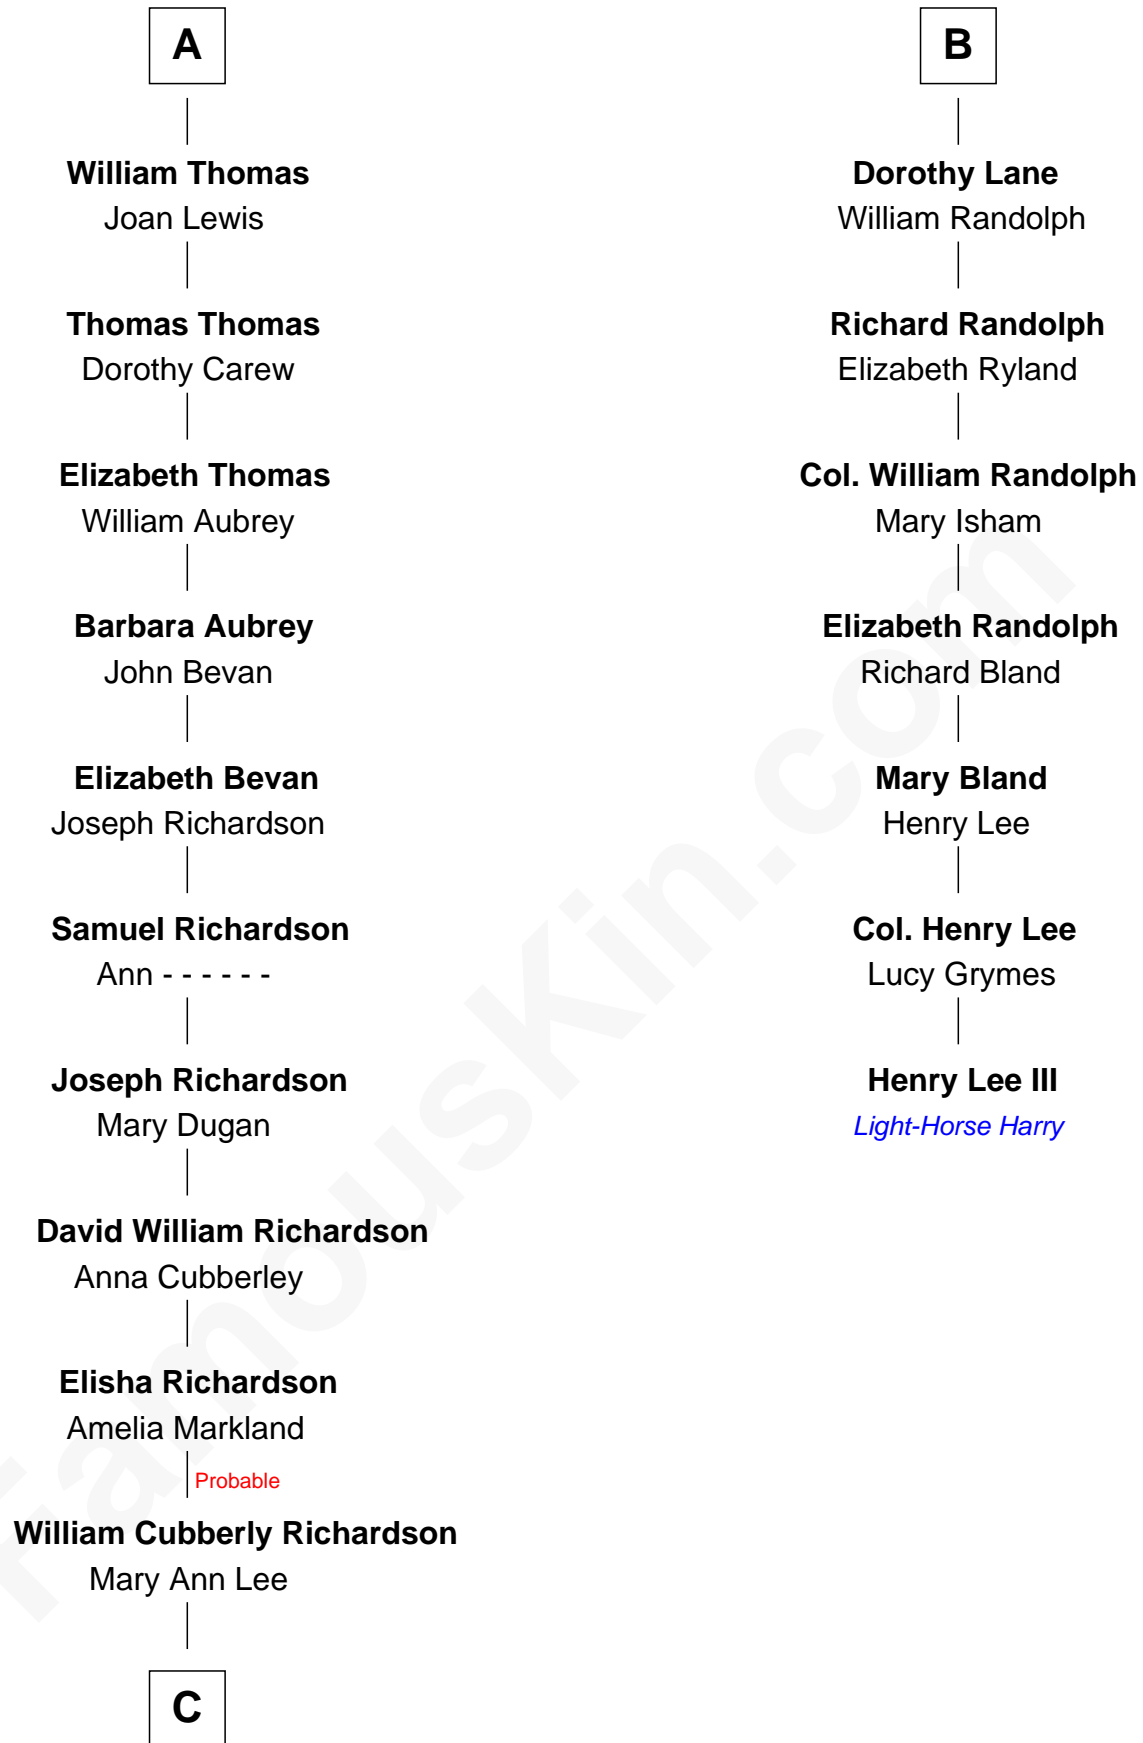

## Relationship Chart of

### Sally Ride

*1st American Woman in Space*

13th cousin 7 times removed of

**Henry Lee III**

*9th Governor of Virginia*

**John of Gaunt**

Katherine Roet

**C**

Charles Everroad Richardson

Blanche Gibson

Jennie Mae Richardson

Thomas Vernam Ride

Dale Burdell Ride

Carol Joyce Anderson

Sally Ride

*1st American Woman in Space*