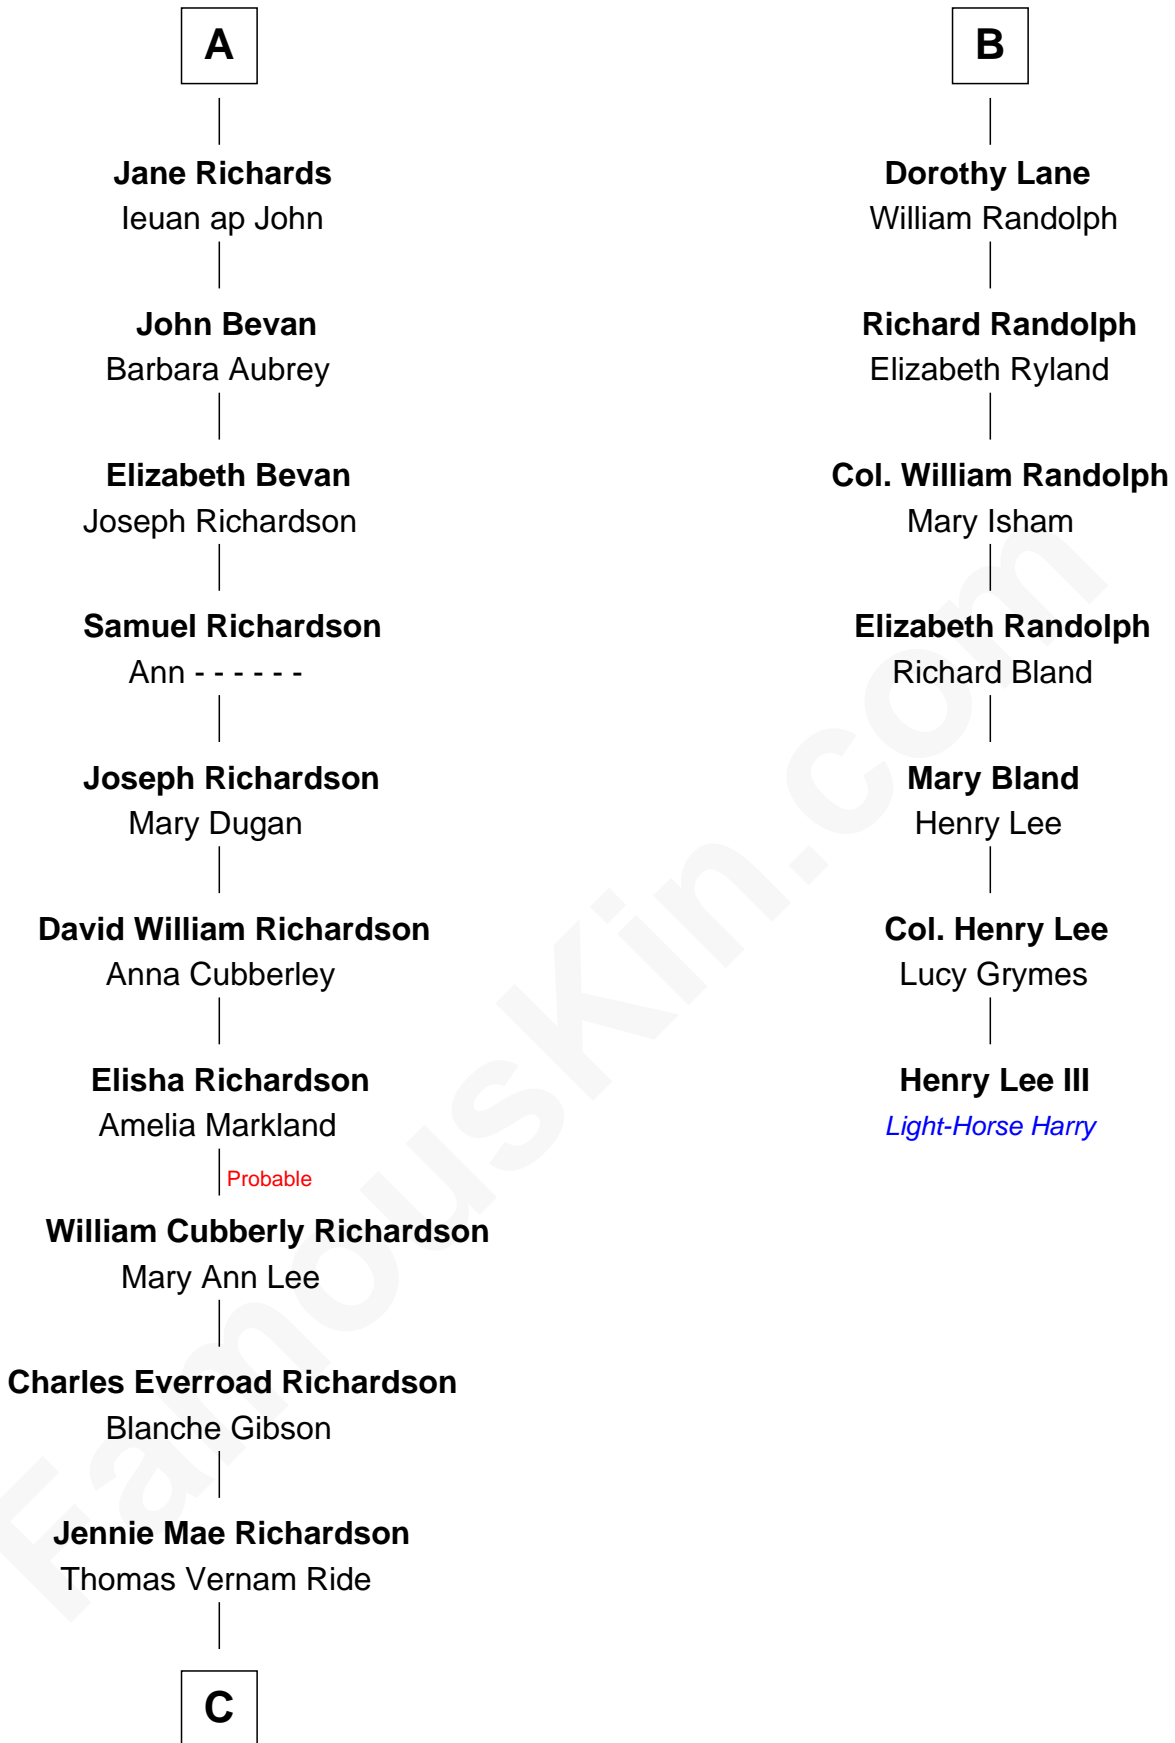

FamousKin.com

Relationship Chart of

Sally Ride

1st American Woman in Space

13th cousin 5 times removed of

Henry Lee III

9th Governor of Virginia

C

Dale Burdell Ride
Carol Joyce Anderson

Sally Ride
1st American Woman in Space

FamousKin.com