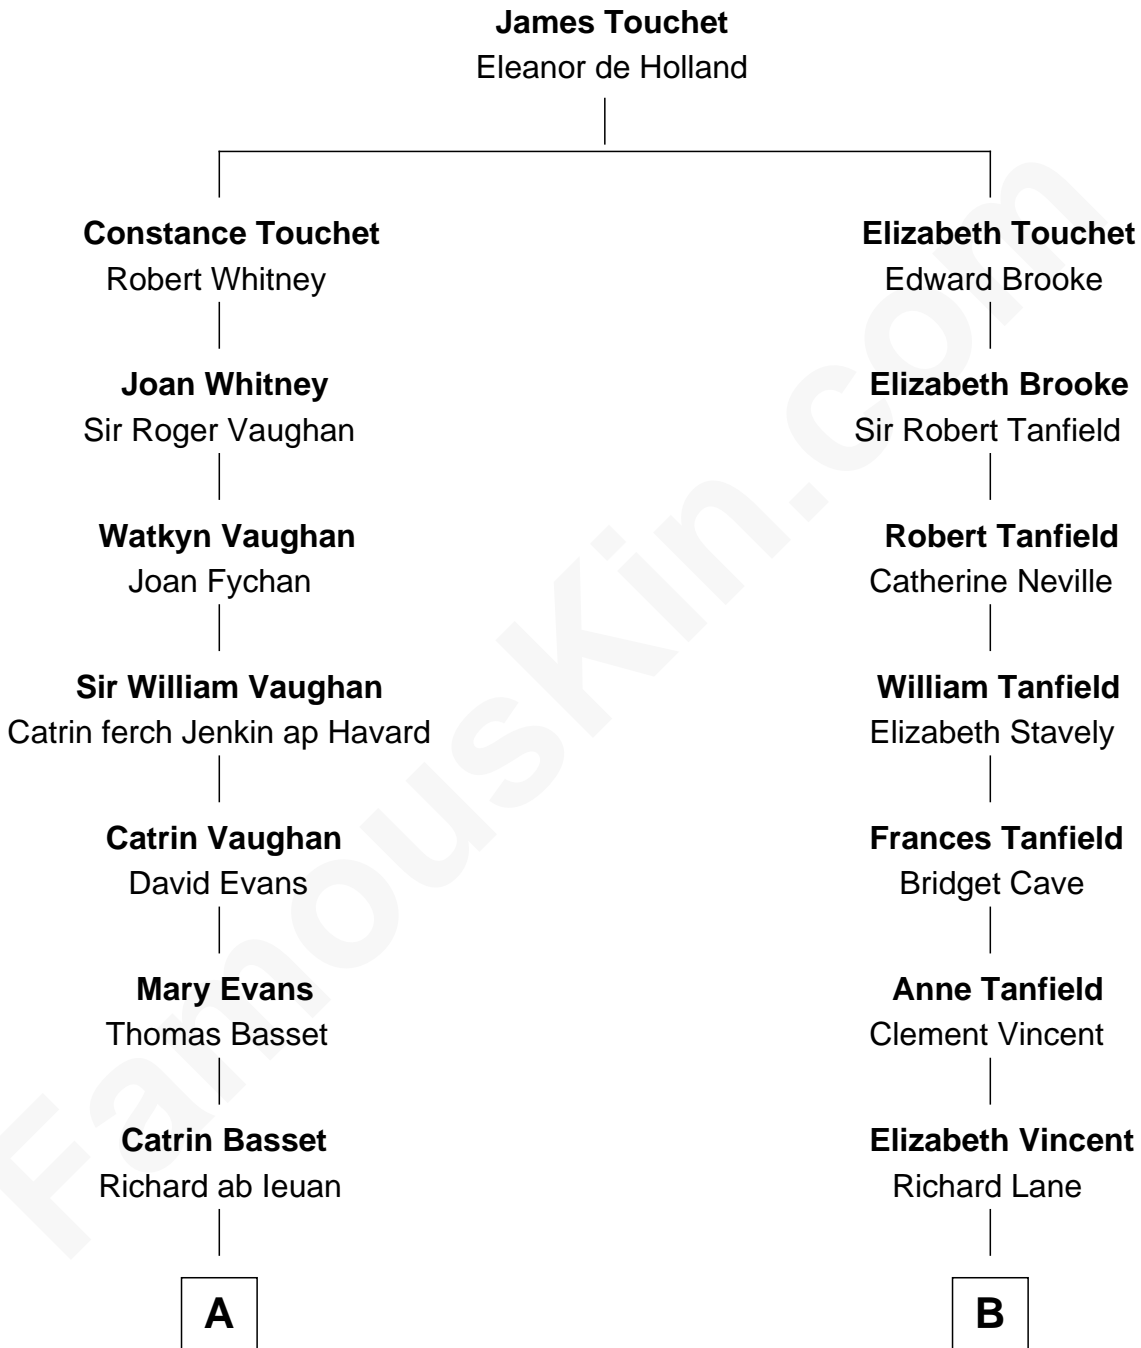

FamousKin.com

Relationship Chart of

Sally Ride

1st American Woman in Space

13th cousin 5 times removed of

Henry Lee III

9th Governor of Virginia

C

Dale Burdell Ride
Carol Joyce Anderson

Sally Ride
1st American Woman in Space

FamousKin.com