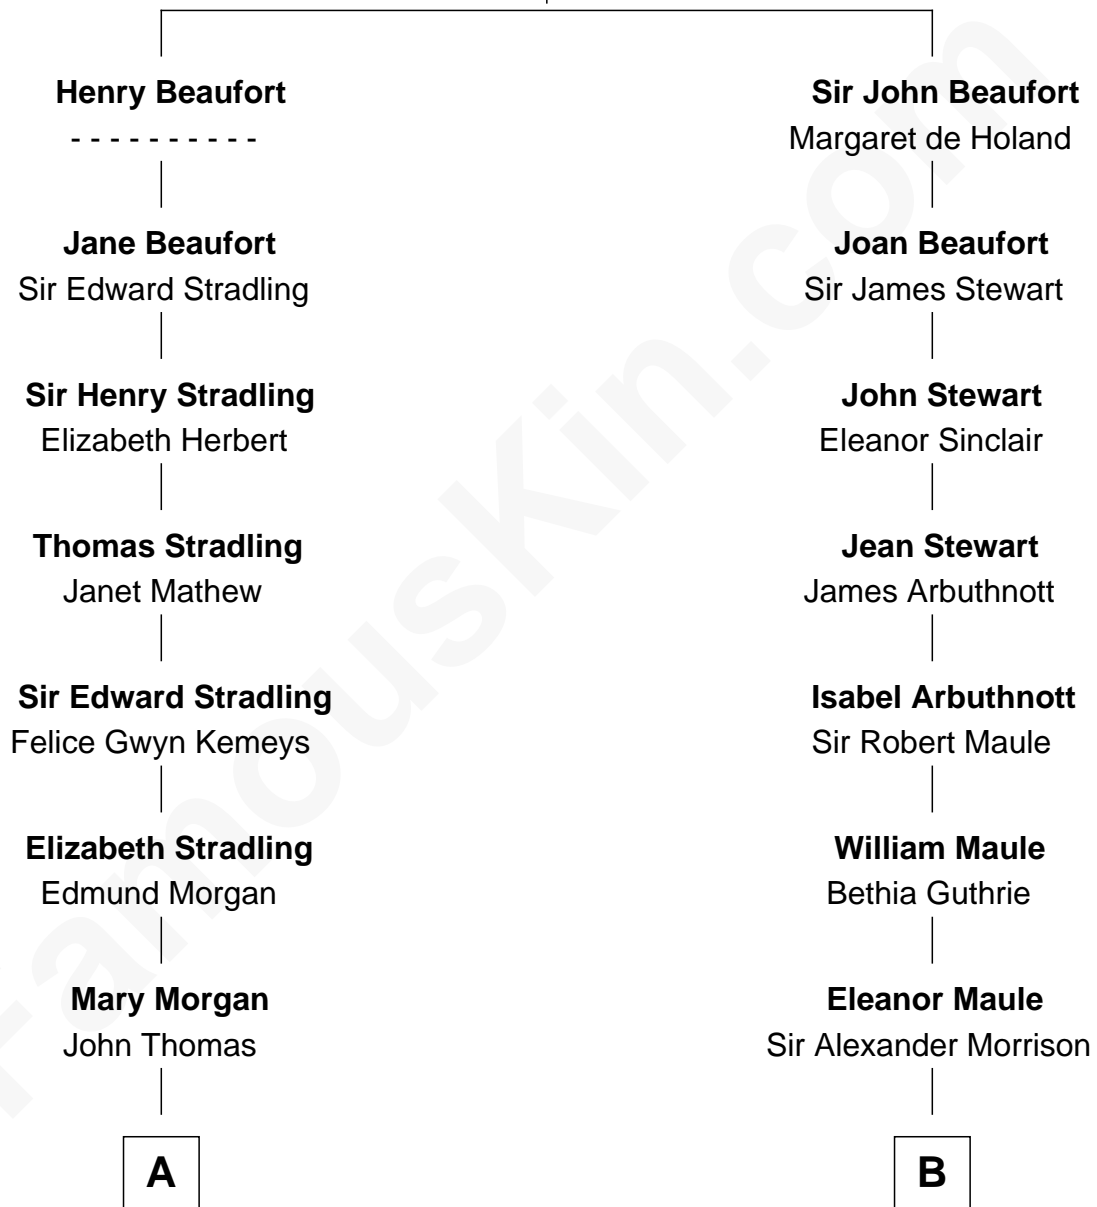

FamousKin.com

Relationship Chart of

Sally Ride

1st American Woman in Space

13th cousin 7 times removed of

General Robert E. Lee

Confederate Army - U.S. Civil War

John of Gaunt
Katherine Roet

C

Charles Everroad Richardson

Blanche Gibson

Jennie Mae Richardson

Thomas Vernam Ride

Dale Burdell Ride

Carol Joyce Anderson

Sally Ride

1st American Woman in Space

FamousKin.com