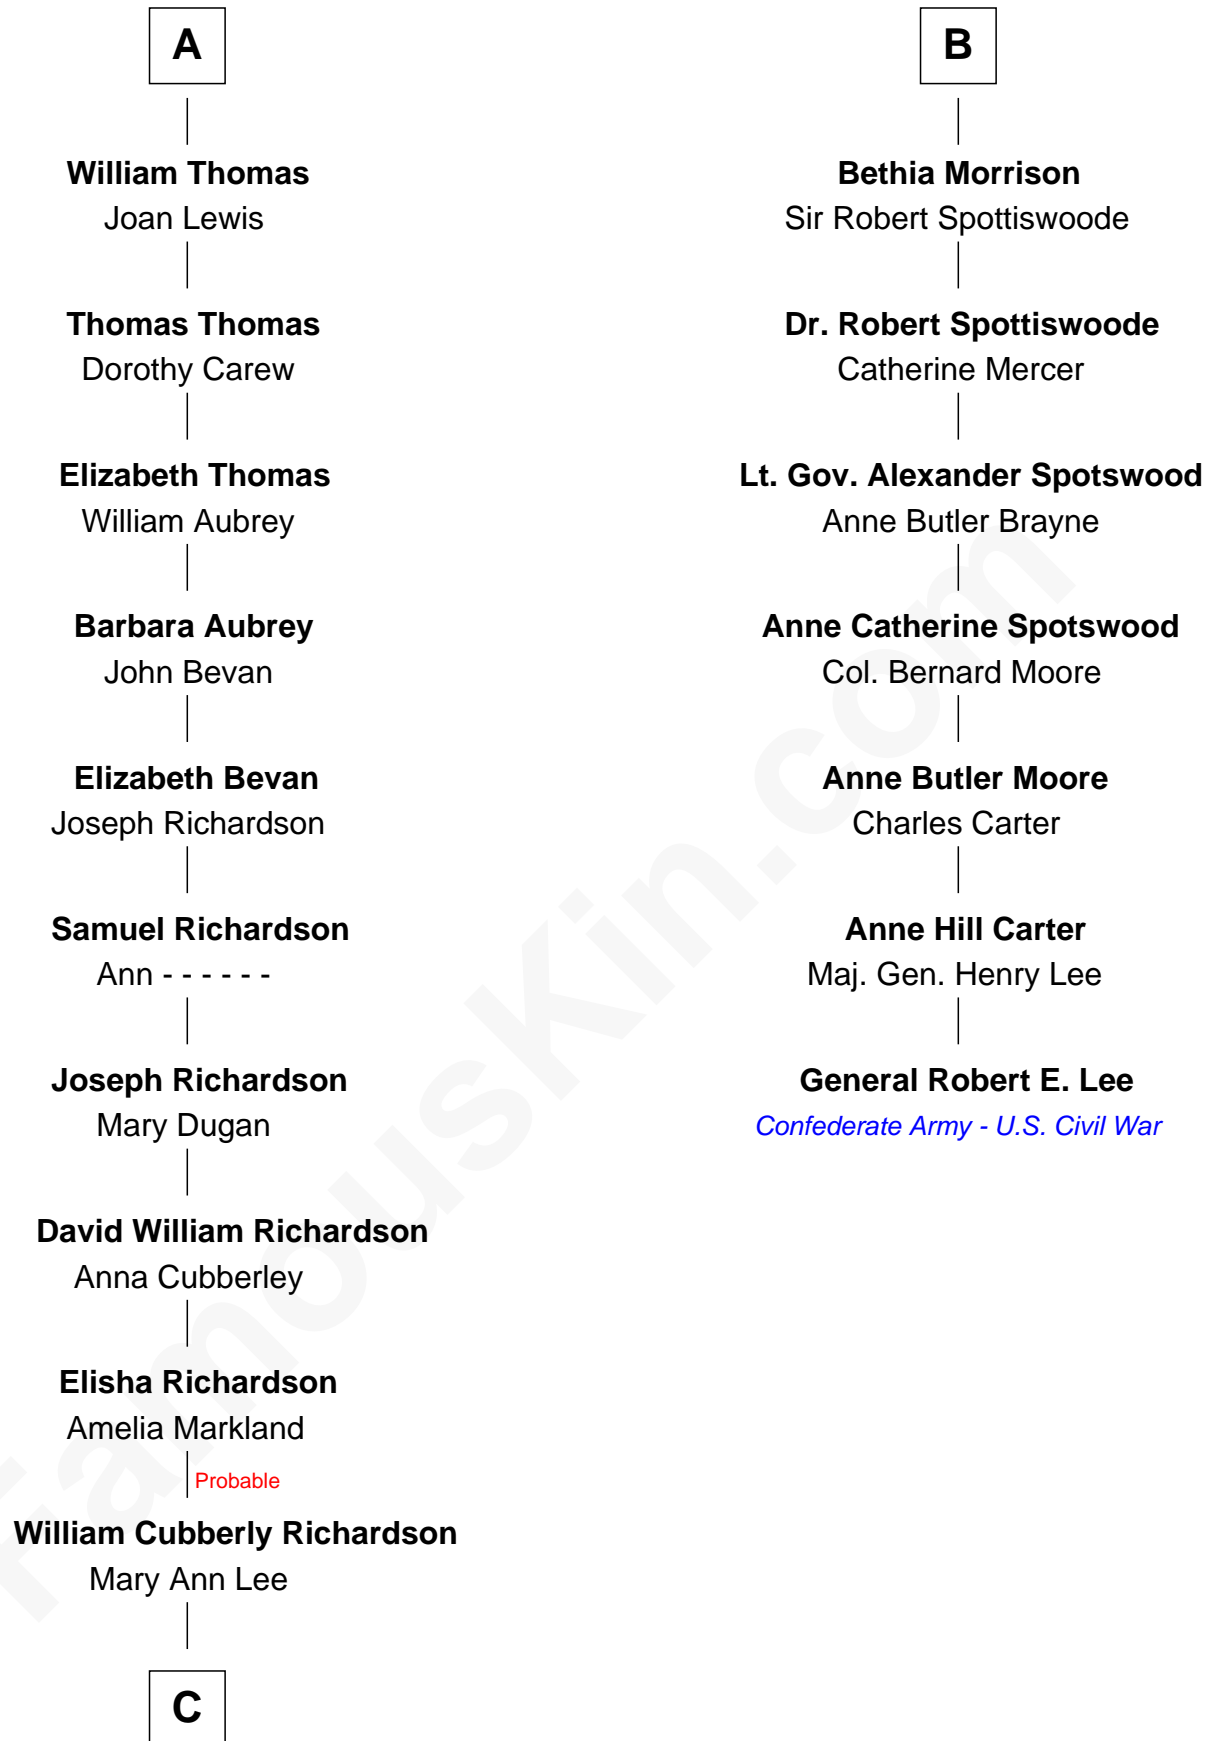

FamousKin.com

Relationship Chart of

Sally Ride

1st American Woman in Space

13th cousin 7 times removed of

General Robert E. Lee

Confederate Army - U.S. Civil War

John of Gaunt
Katherine Roet

C

Charles Everroad Richardson

Blanche Gibson

Jennie Mae Richardson

Thomas Vernam Ride

Dale Burdell Ride

Carol Joyce Anderson

Sally Ride

1st American Woman in Space

FamousKin.com