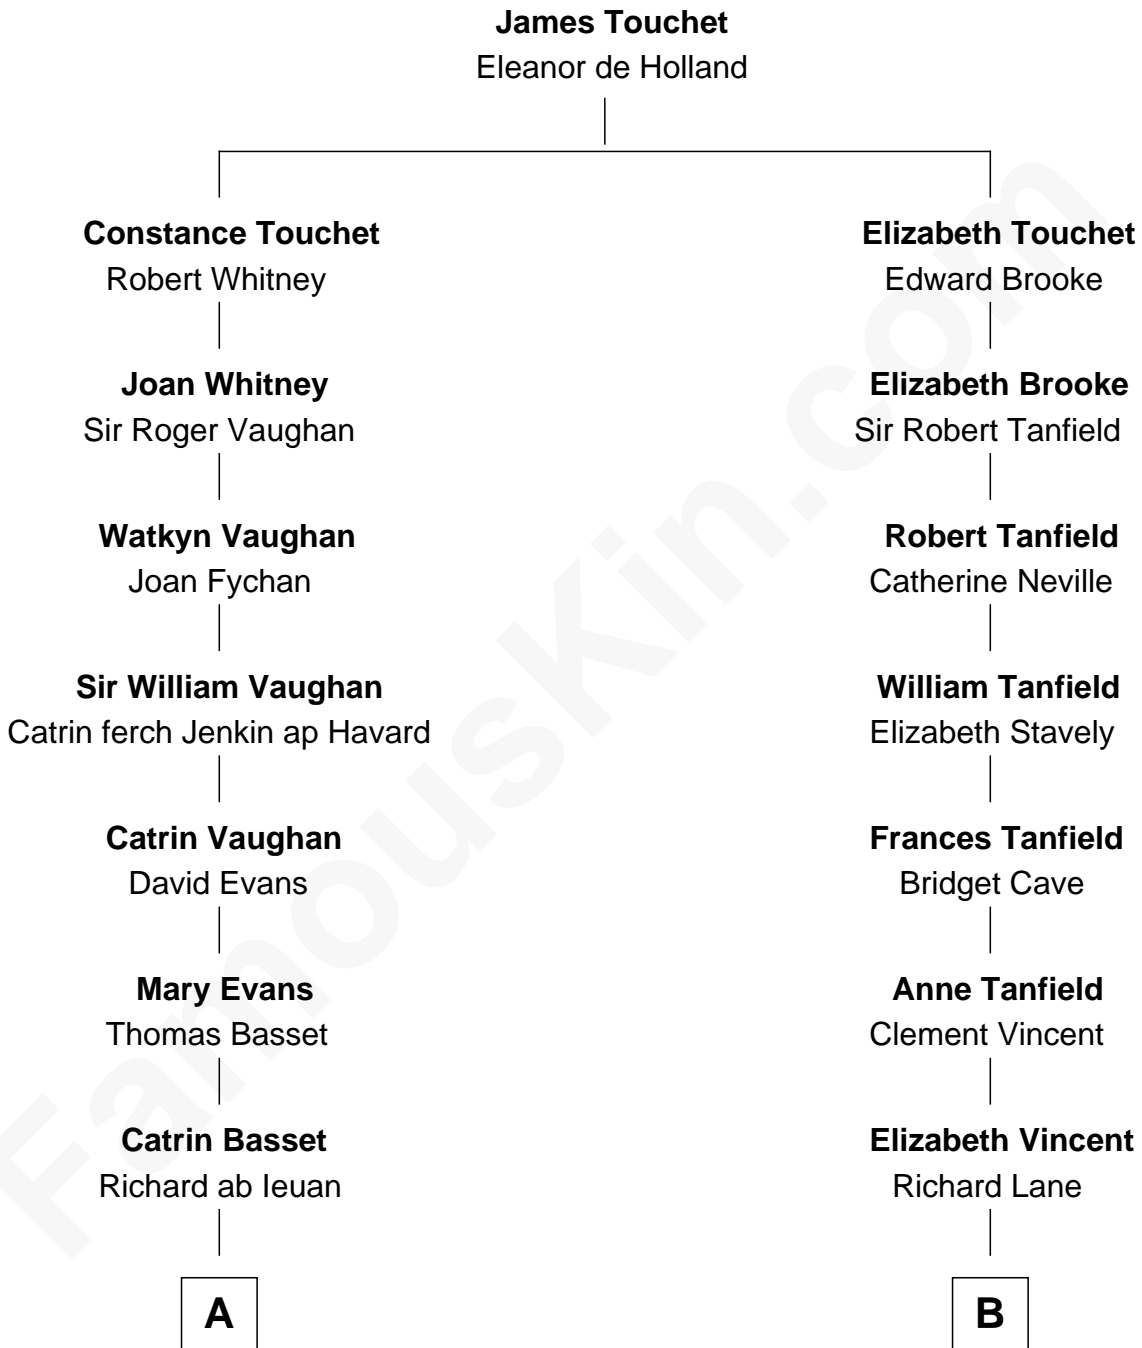

FamousKin.com

Relationship Chart of

Sally Ride

1st American Woman in Space

14th cousin 4 times removed of

General Robert E. Lee

Confederate Army - U.S. Civil War

C

Dale Burdell Ride
Carol Joyce Anderson

Sally Ride
1st American Woman in Space

FamousKin.com