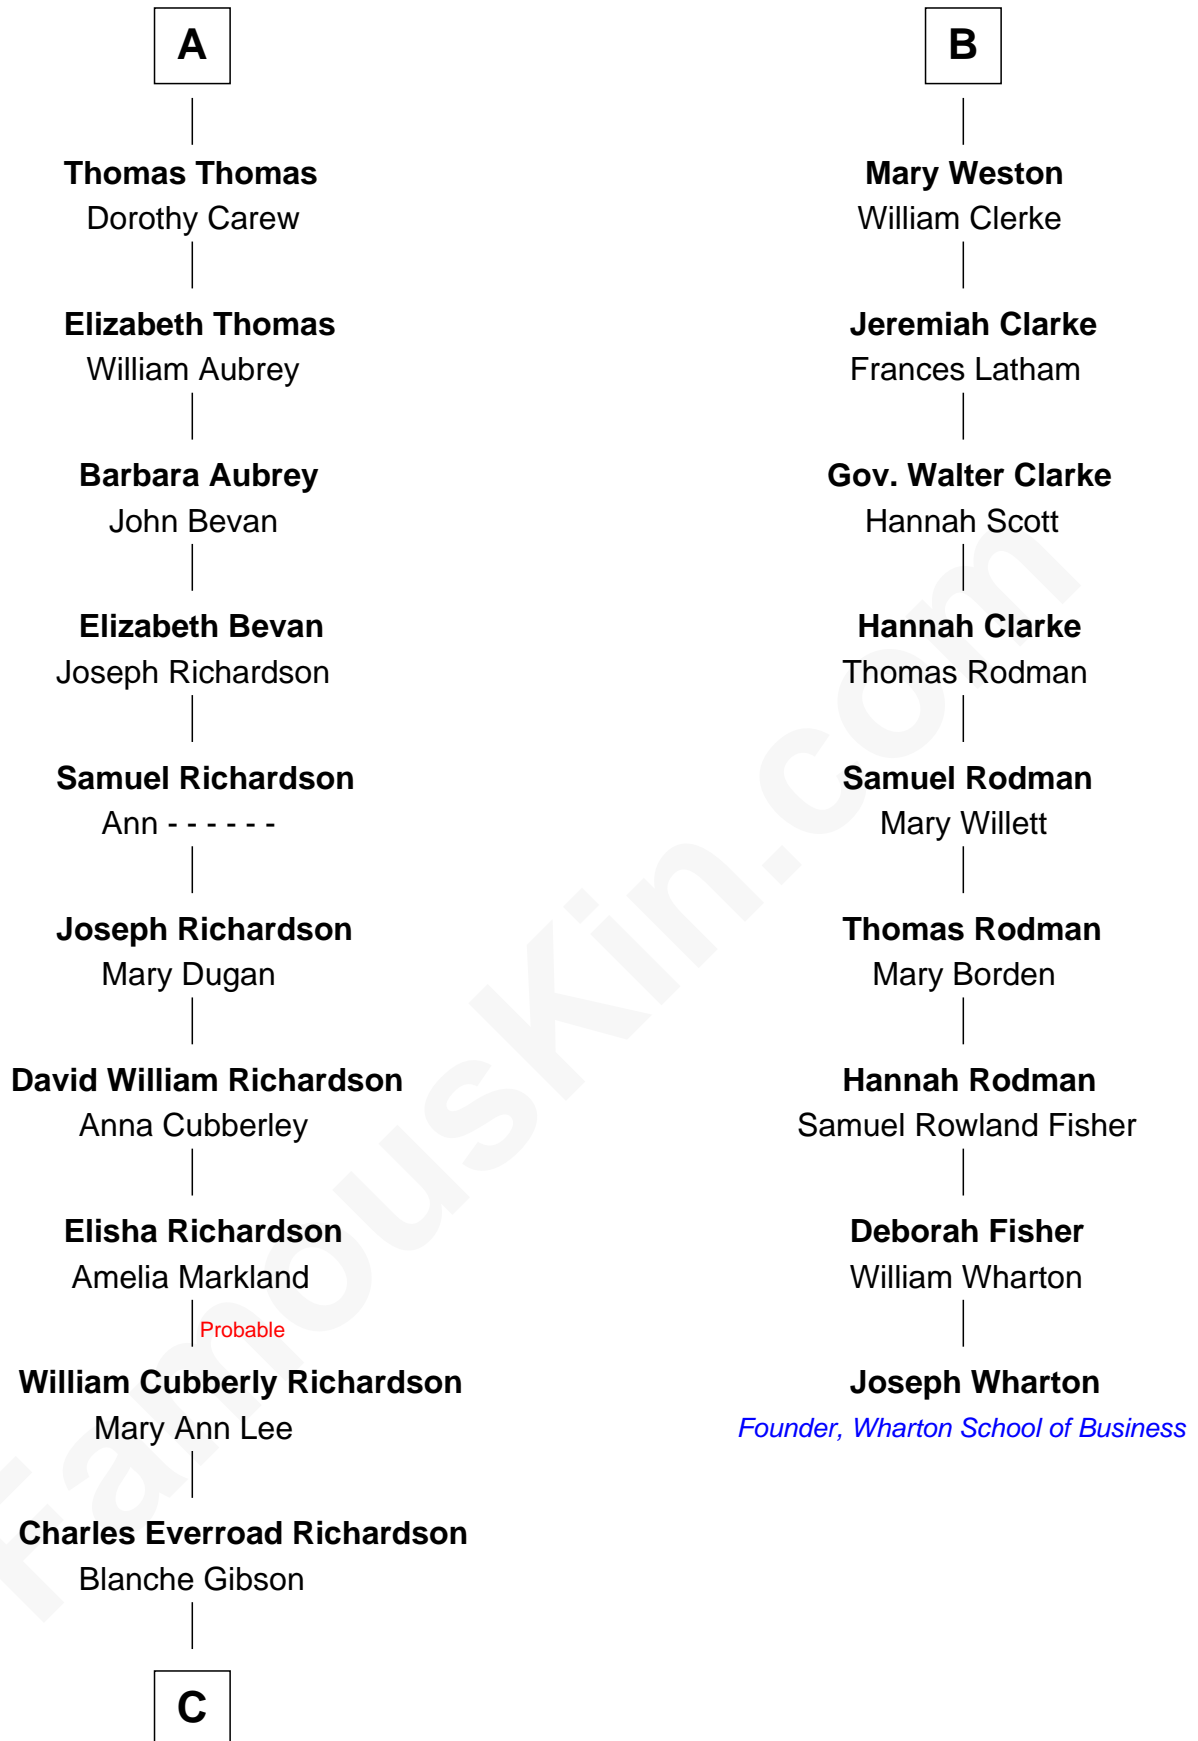

FamousKin.com

Relationship Chart of

Sally Ride

1st American Woman in Space

15th cousin 4 times removed of

Joseph Wharton

Founder of the Wharton School of Business

C

—
Jennie Mae Richardson

Thomas Vernam Ride

—
Dale Burdell Ride

Carol Joyce Anderson

—
Sally Ride

1st American Woman in Space

FamousKin.com